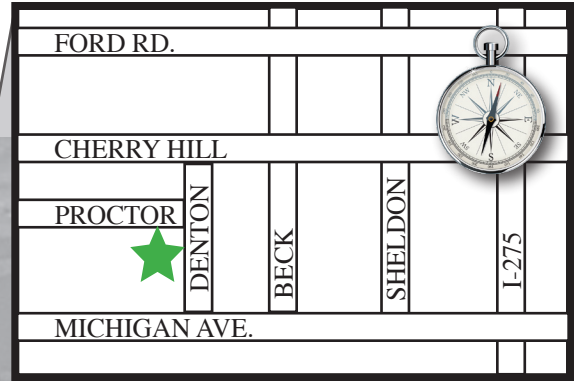

# Independence Park

**CANTON CUP**

Independence Park

Located off Denton Rd •  
South of Cherry Hill.

GPS/Mapquest:

1898 Denton Road  
Canton, MI 48188  
42°17'33.75 N -  
83°31'32.48 W

Home of the

## LEGEND

-  4v4
-  7v7
-  9v9
-  11v11
-  First Aid
-  CHECK-IN TENT
-  Apparel Sales
-  **PLAYERS** Players Side
-  **SPECTATORS** Spectators Side
-  Trophy Pickup