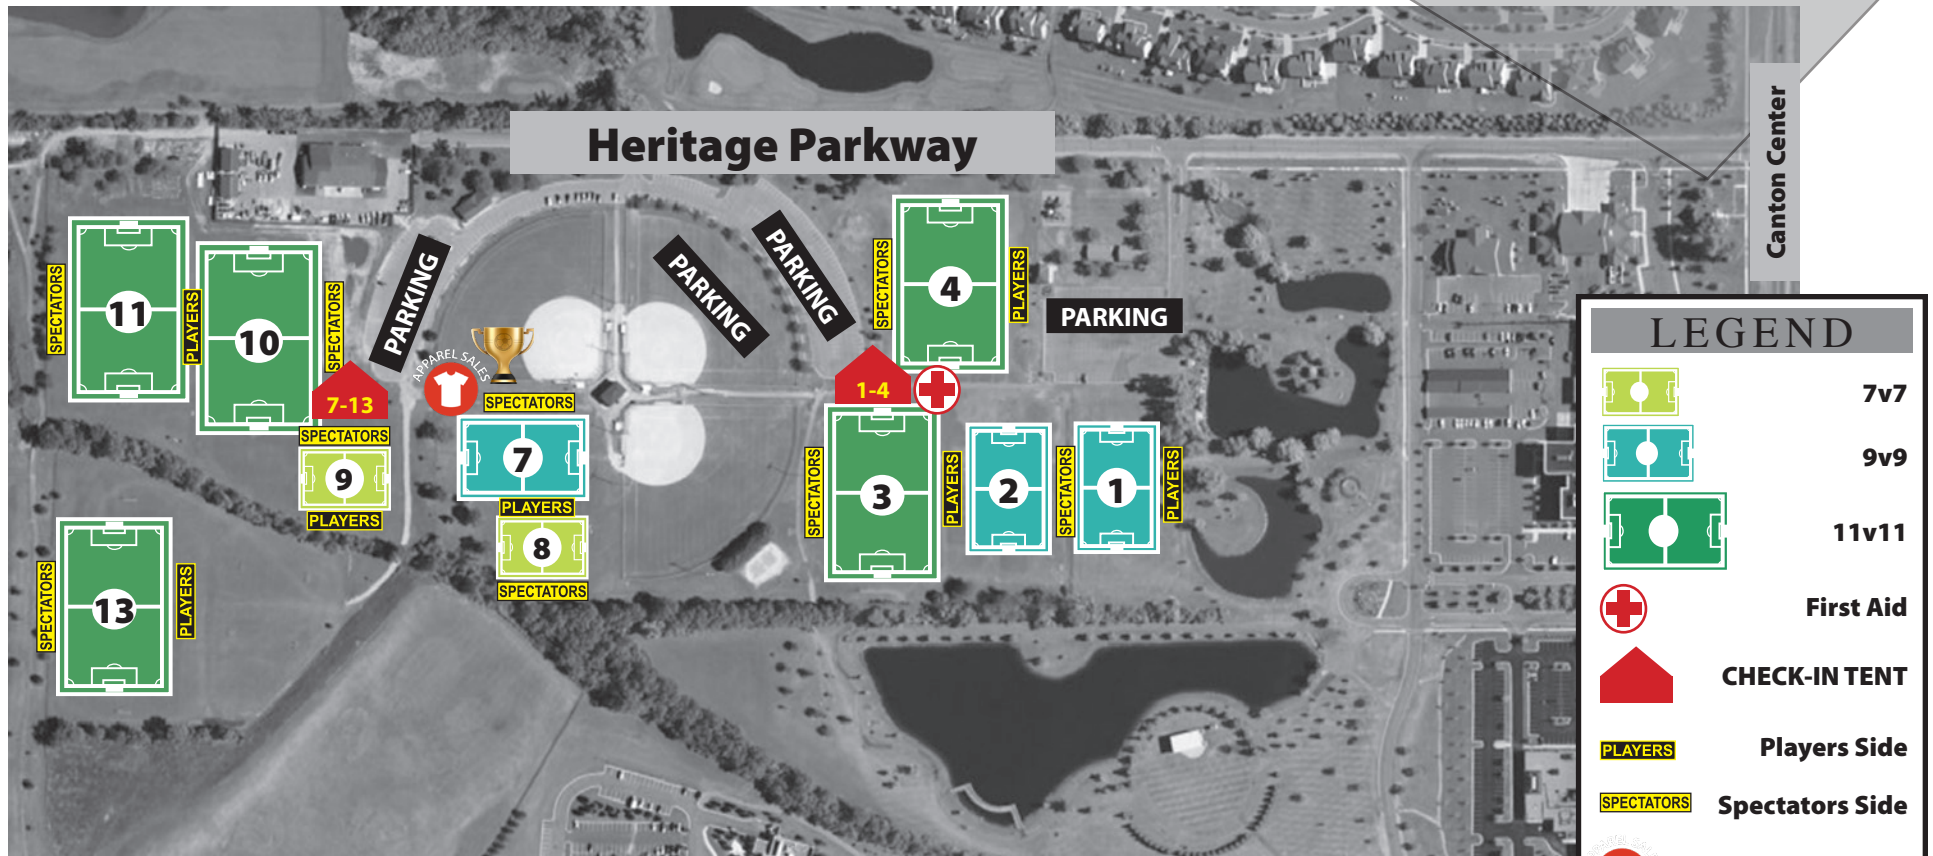

Heritage Park

Home of the

Heritage Park is located off Canton Center Road between Cherry Hill and Palmer roads.

GPS/Mapquest:

1010 S. Canton Center Road, Canton, MI 48188
42°18'00.10 N - 83°29'27.59 W

LEGEND	
	7v7
	9v9
	11v11
	First Aid
	CHECK-IN TENT
	Players Side
	Spectators Side
	Apparel Sales
	Trophy Pickup