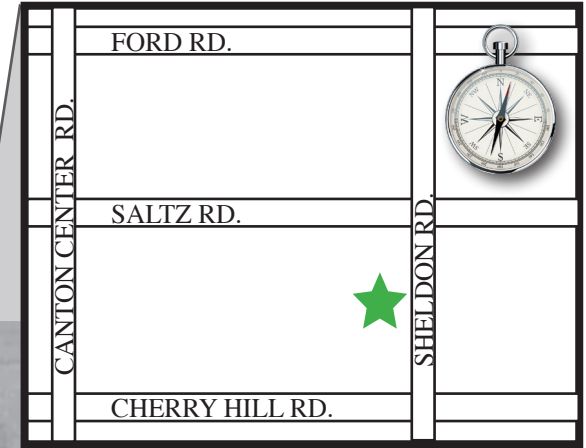

# Griffin Park

**Griffin Park** is located off Sheldon Road between Ford and Cherry Hill.

**GPS/Mapquest:** 500 N. Sheldon • Canton, MI 48187

42°18'38.37 N x 83°28'39.98 W

Home of the

## LEGEND

-  7v7 (U8-U10)
-  9v9 (U11-U12)
-  11v11 (U13+)
-  First Aid
-  CHECK-IN TENT
-  Players Side
-  Spectators Side

**cantoncup.net**