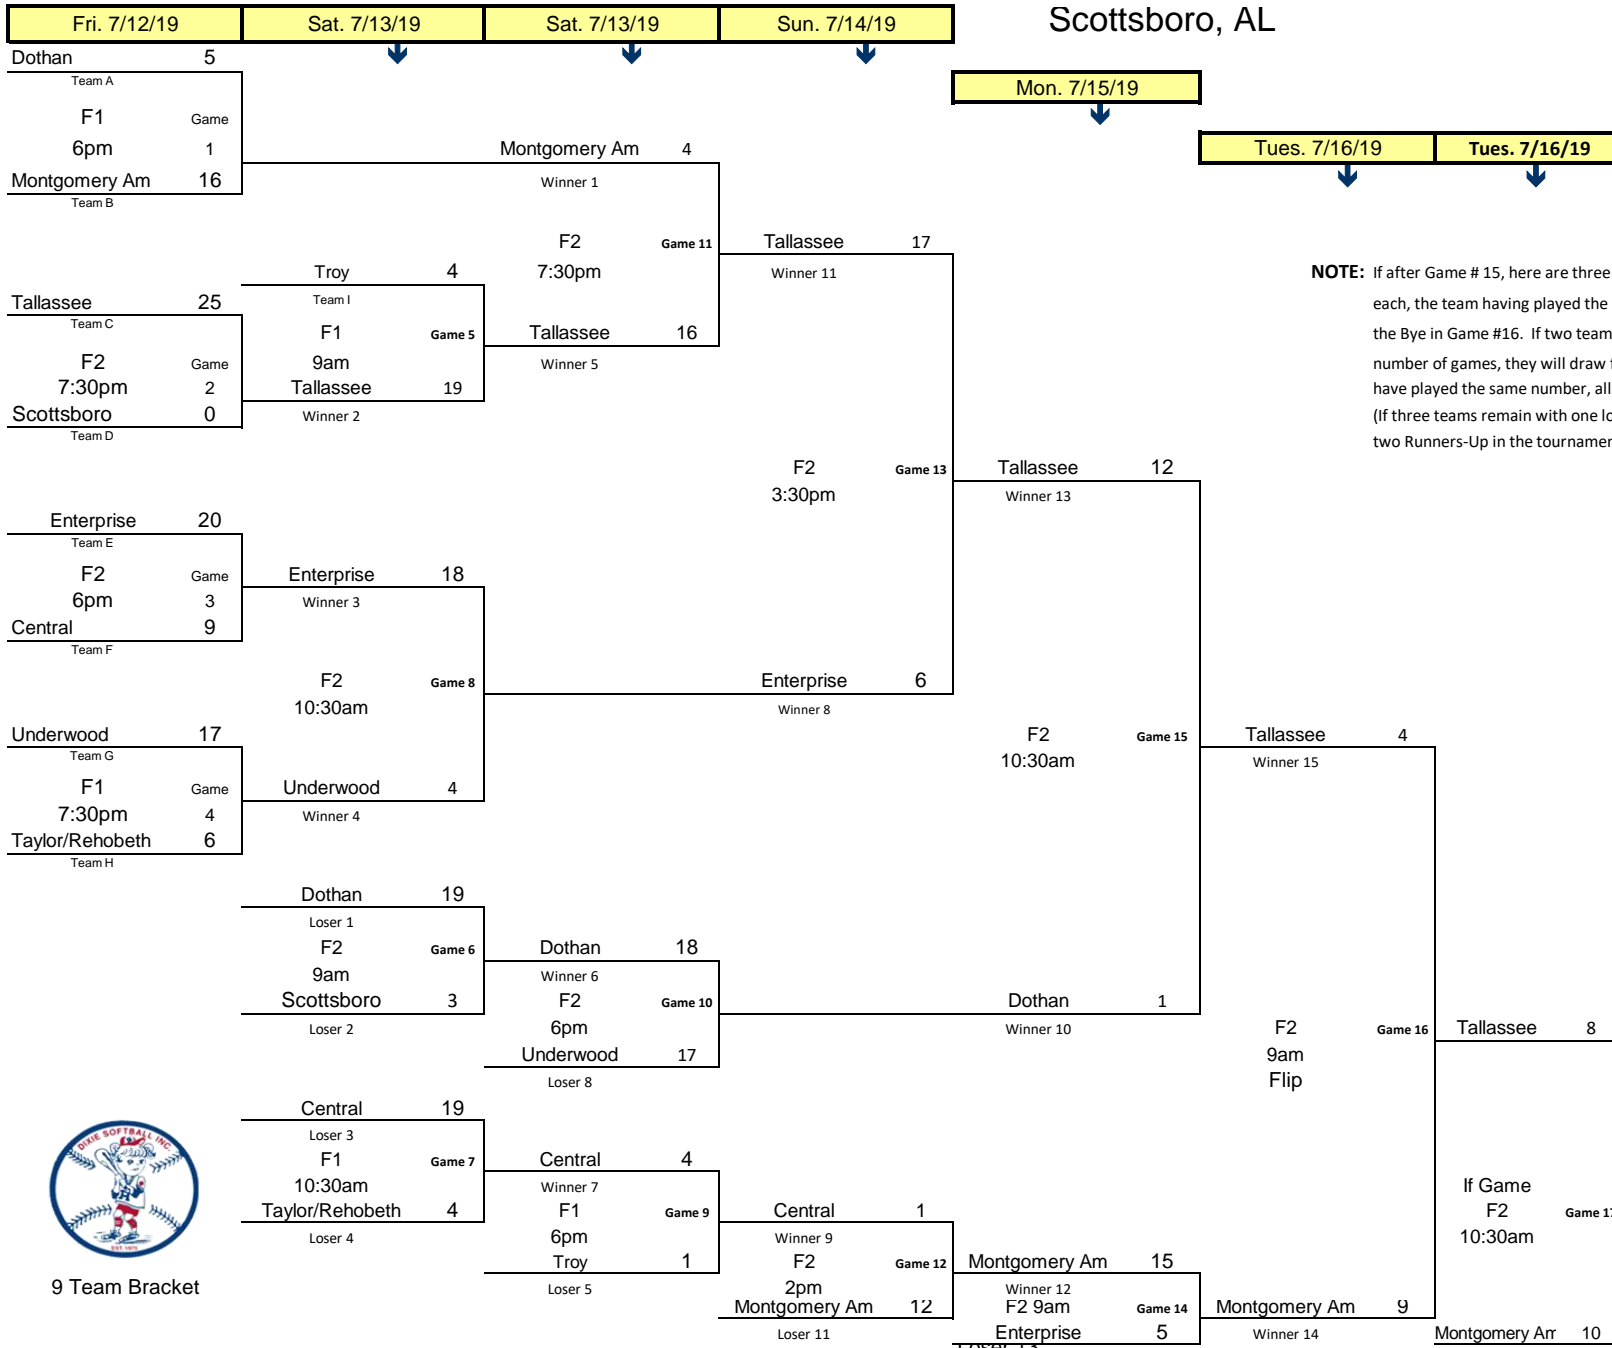

Alabama Dixie Softball Darlings State Tournament

Scottsboro, AL

NOTE: If after Game # 15, here are three teams with one loss each, the team having played the most games will receive the Bye in Game #16. If two teams have played the most number of games, they will draw for the Bye. If all teams have played the same number, all will draw for the Bye. (If three teams remain with one loss each, there will be two Runners-Up in the tournament.)

9 Team Bracket

Montgomery Am
Champs
Tallassee
RU
Montgomery Am
Sportsmanship