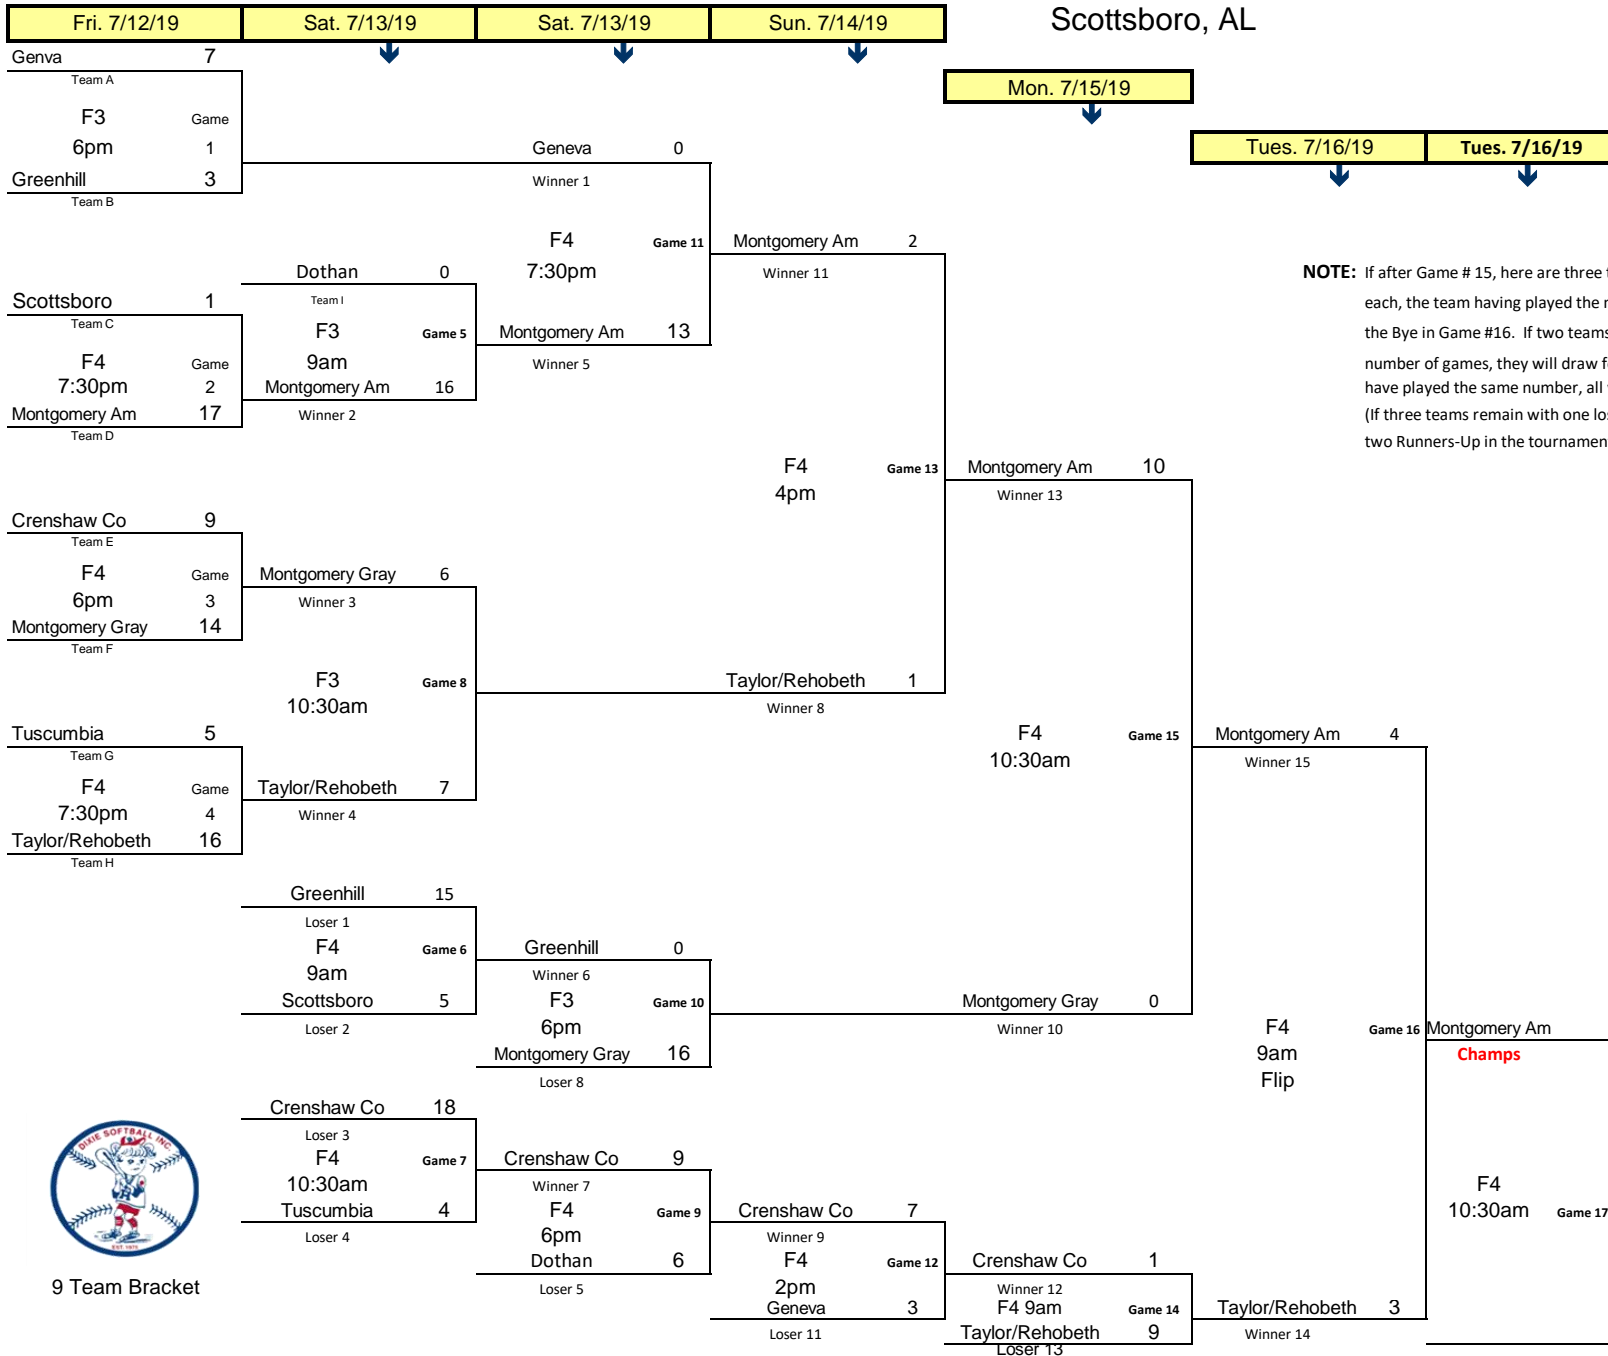

Alabama Dixie Softball Angels X-Play State Tournament

9 Team Bracket

Taylor/Rehobeth
RU
Scottsboro
Sportsmanship