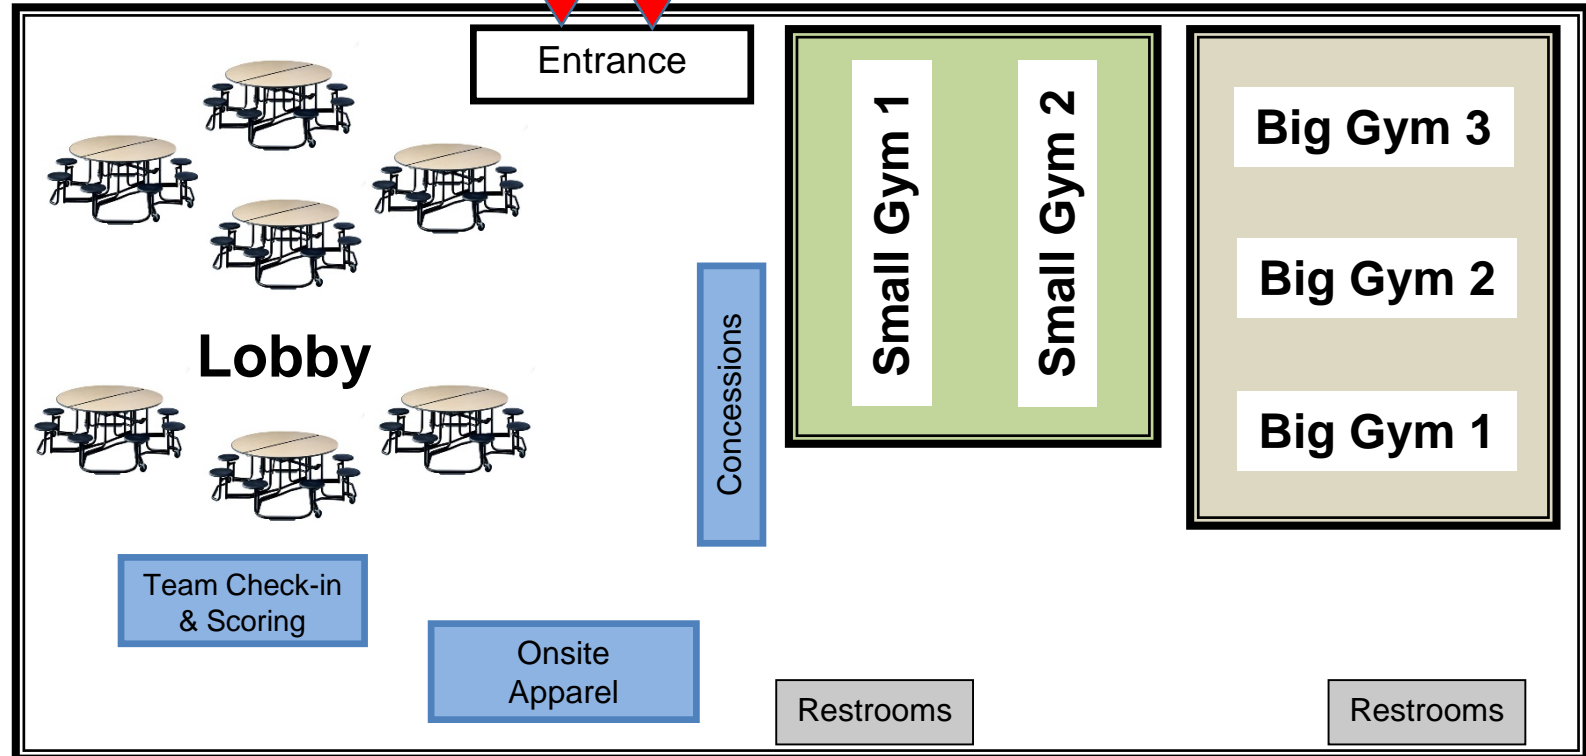

# Northwestern Mutual Winter Invite Field Map

Parking

Entrance

Central High School  
1801 Losey Blvd S  
La Crosse, WI 54601

Green Bay Street

Losey Blvd