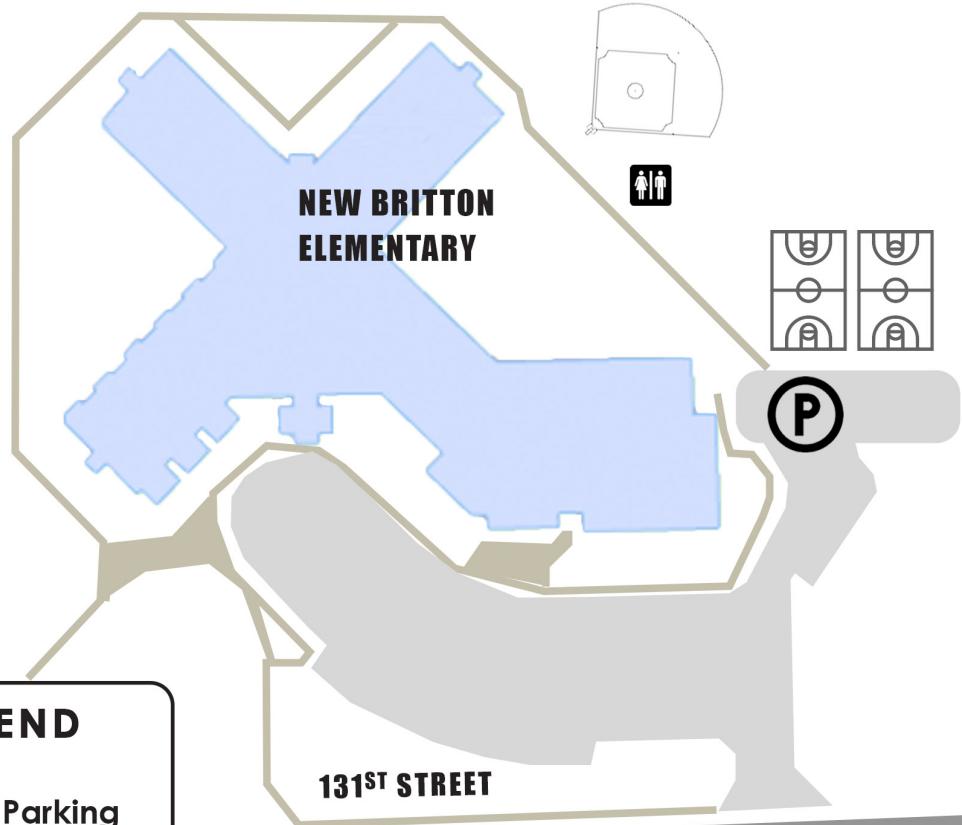

# NEW BRITTON ELEMENTARY

8660 E. 131st St., Fishers, Indiana 46038

**LEGEND**

 Parking

 Restrooms

LANTERN ROAD  
TO 116<sup>TH</sup> STREET

131<sup>ST</sup> STREET  
TO SR-37