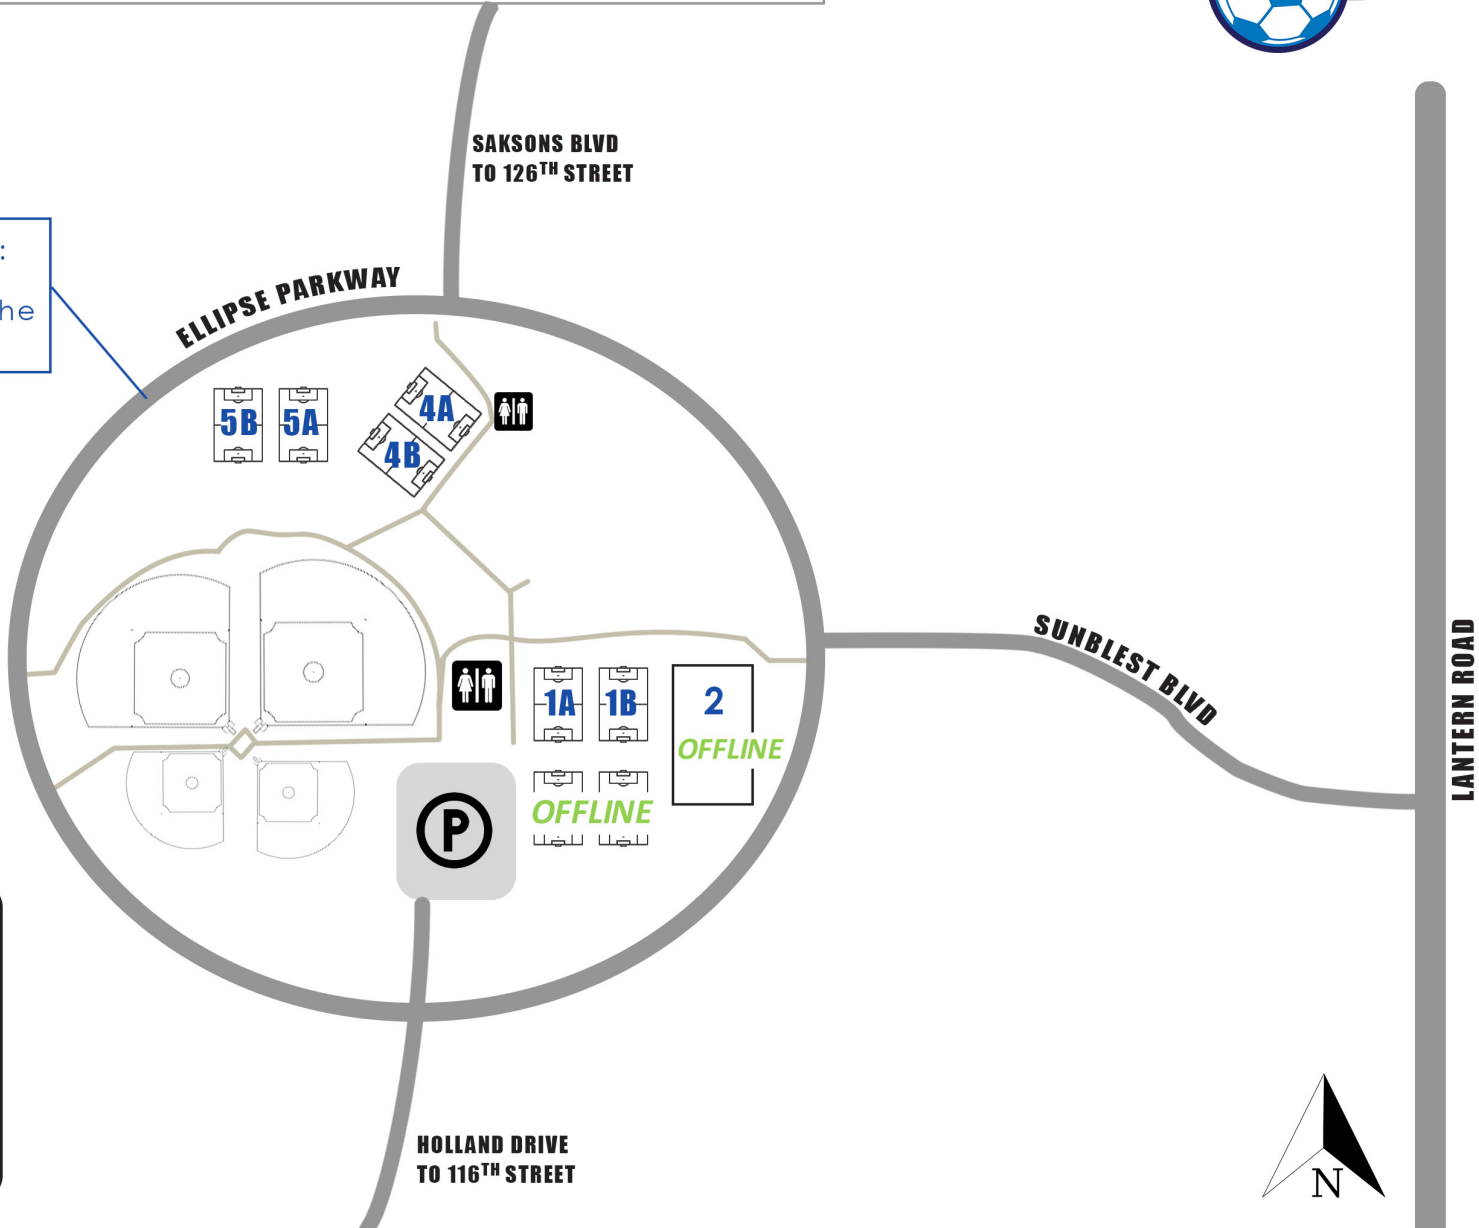

# ROY G. HOLLAND PARK

1 Park Drive, Fishers, Indiana 46038

PARKING NOTE:  
Parking is only  
permitted on the  
inner ellipse.

**LEGEND**

- Parking
- Restrooms