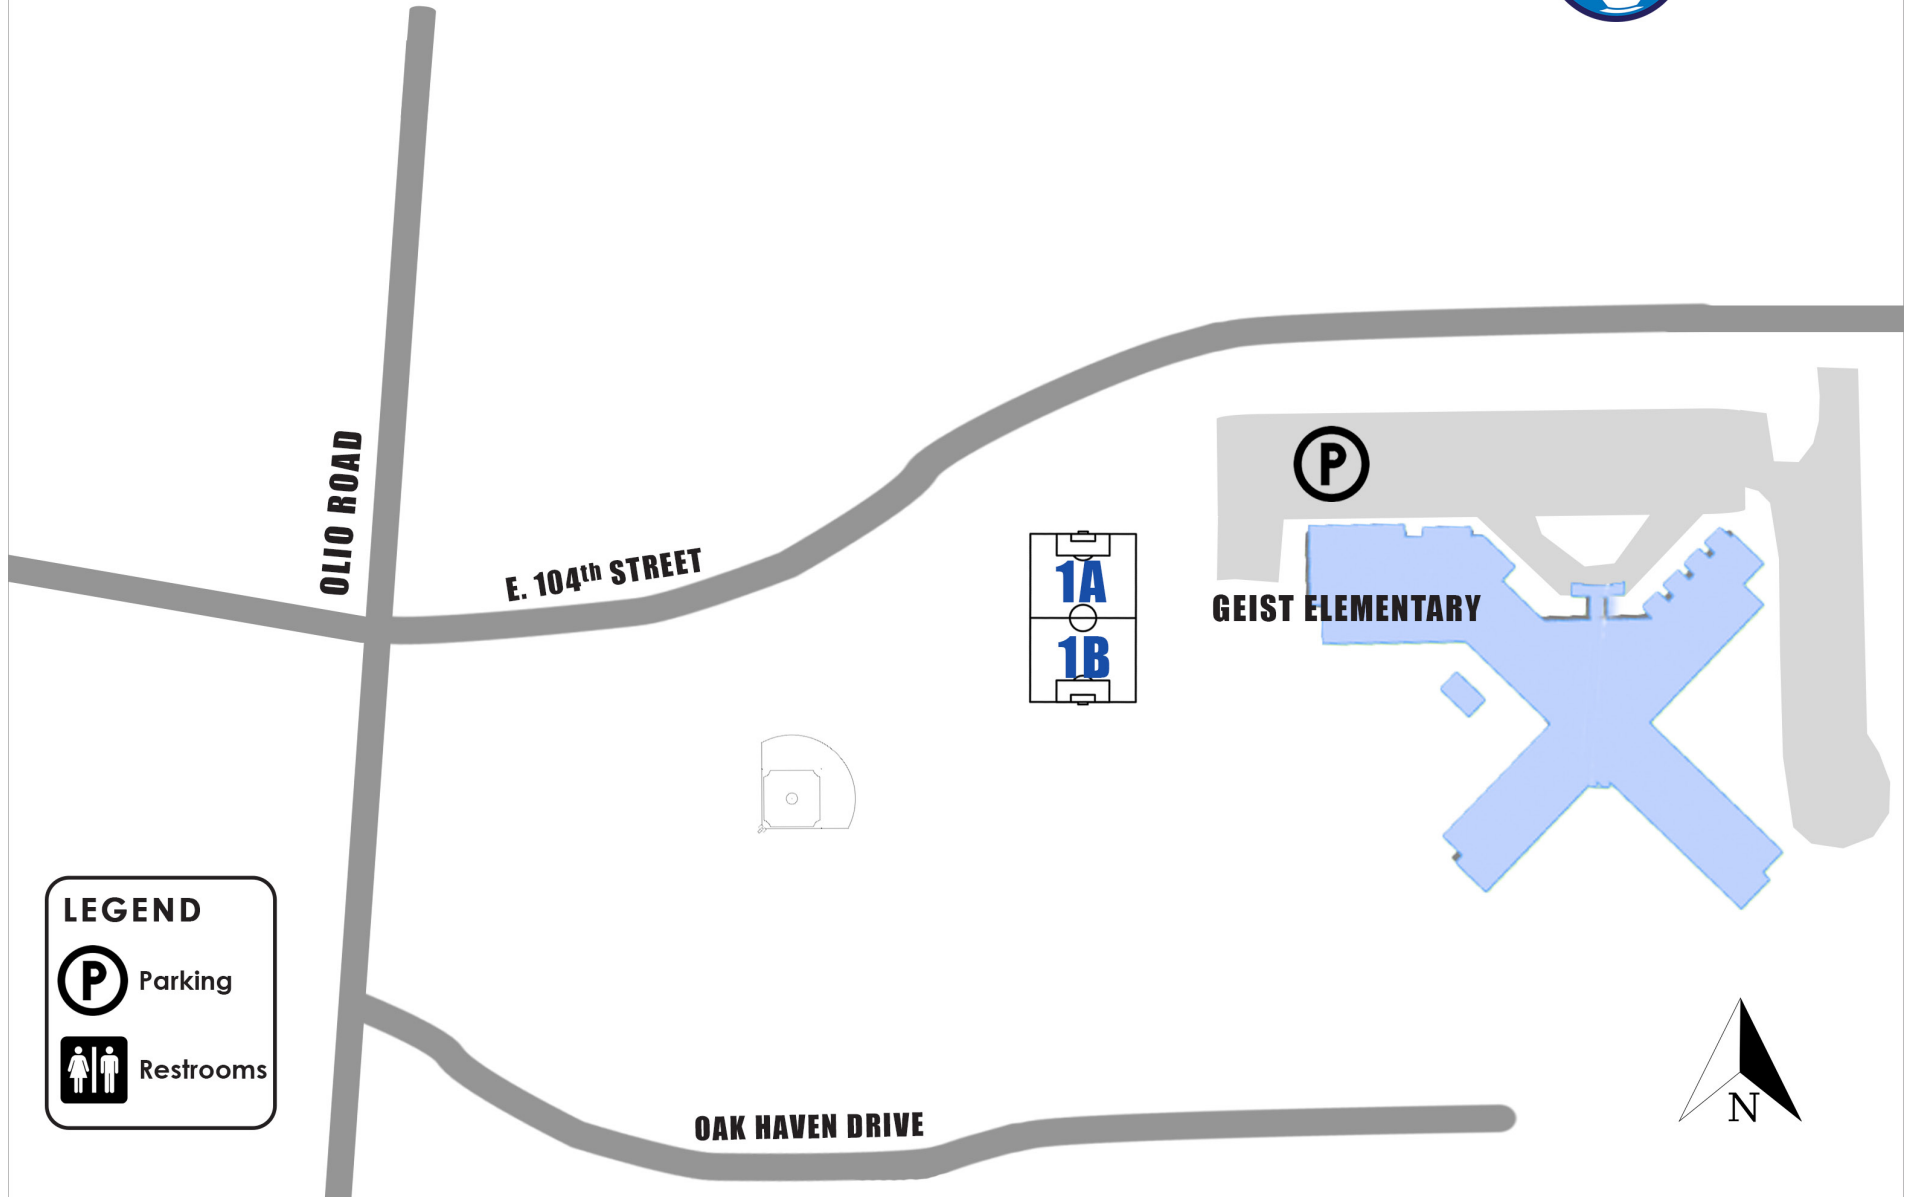

# GEIST ELEMENTARY

14051 E. 104th St., Fishers, Indiana 46040

**LEGEND**

Parking

Restrooms