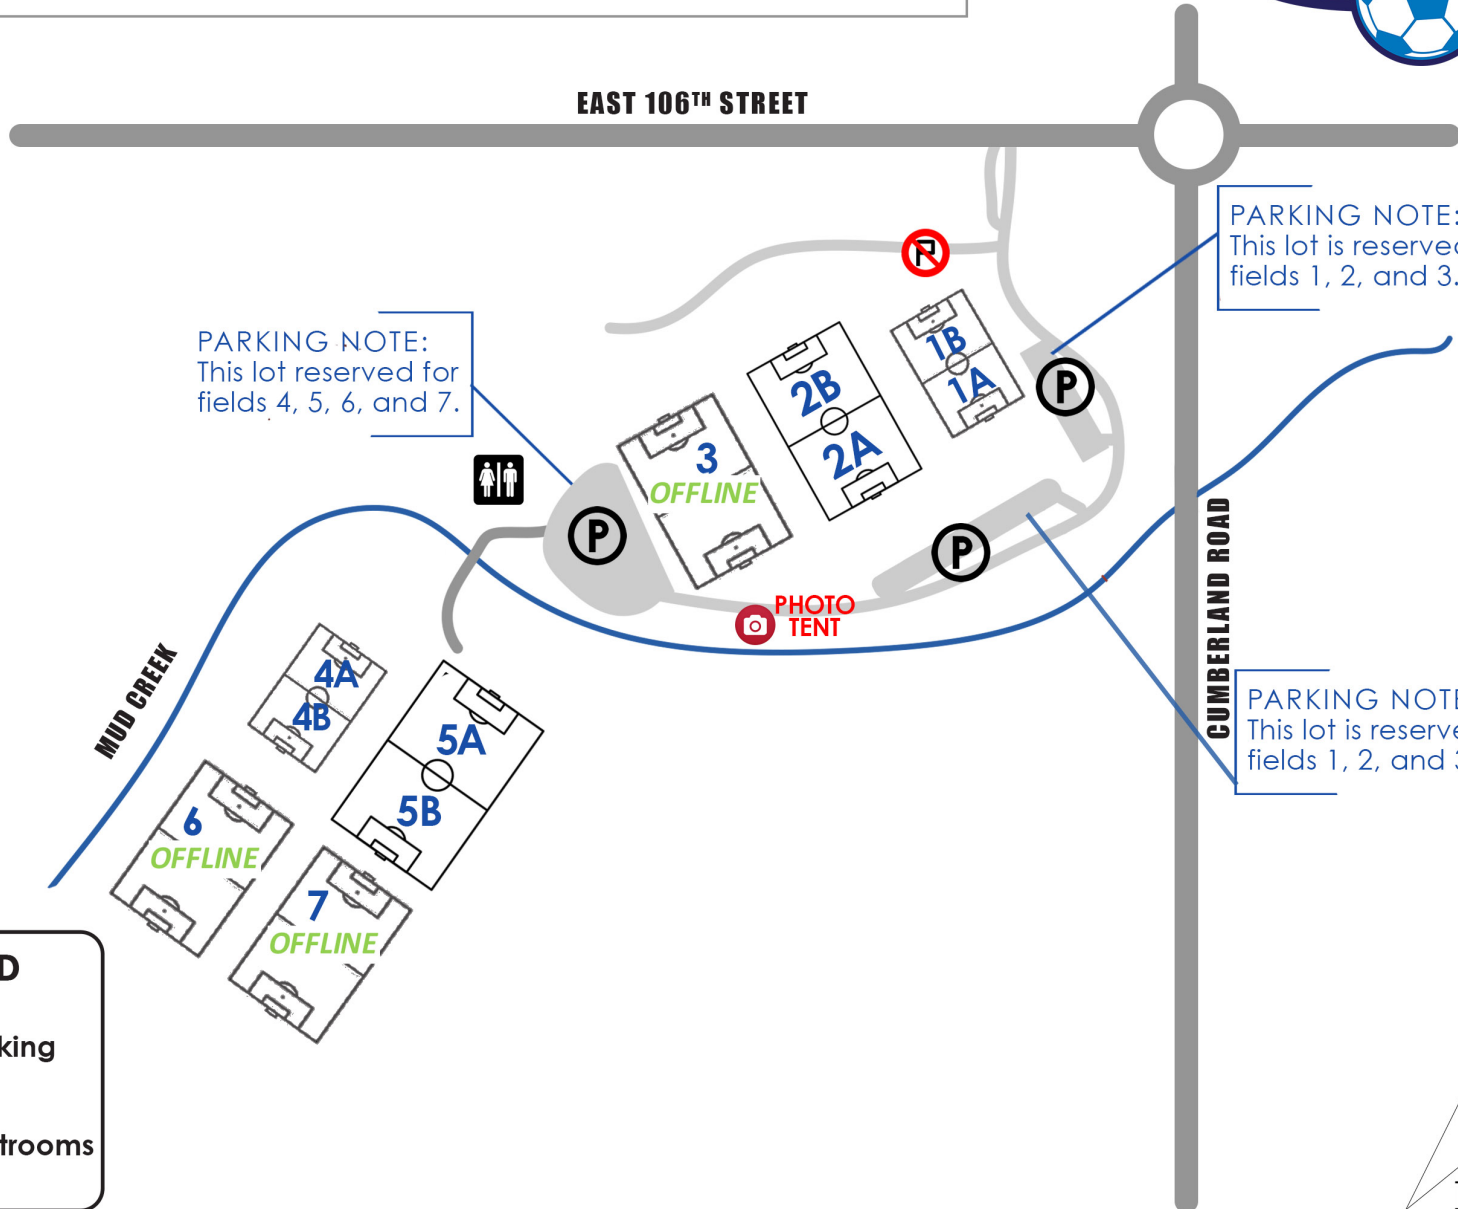

CUMBERLAND PARK

Cumberland Park Drive, Fishers, Indiana 46038

EAST 106TH STREET

PARKING NOTE:
This lot reserved for
fields 4, 5, 6, and 7.

PARKING NOTE:
This lot is reserved for
fields 1, 2, and 3.

PARKING NOTE:
This lot is reserved for
fields 1, 2, and 3.

LEGEND

- Parking
- Restrooms