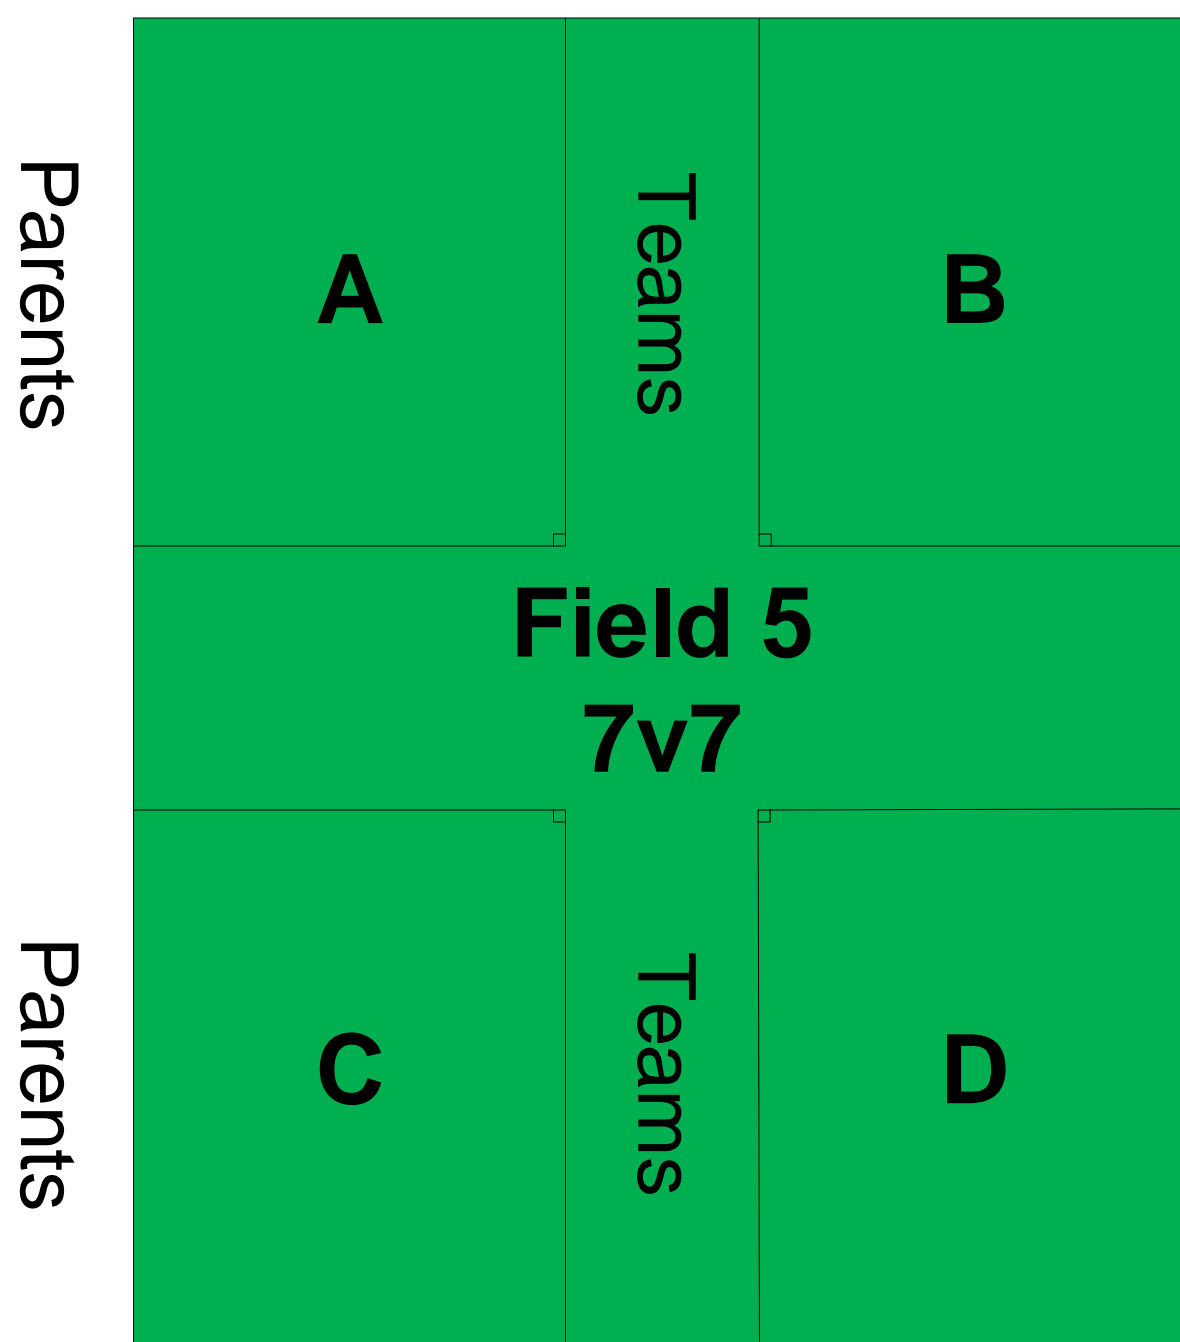

# Coon Rapids Cup – Junior Division Map

1821 111<sup>th</sup> Ave NW  
Coon Rapids, MN 55433

← To Hanson Blvd

113<sup>th</sup> Ave.

Parking allowed

**Field 6 N**  
9v9

**Field 6 S**  
9v9

Parents

**Field 5**  
7v7

**Field 4**

Shed

Walking path

Restrooms  
Concessions

Gazebo

Play  
Area

**2A**  
7v7

**2B**  
7v7

Teams

**Field 2 S**  
9v9

Parents

**Field 3 N**  
9v9

Teams

**Field 3 S**  
9v9

Parents