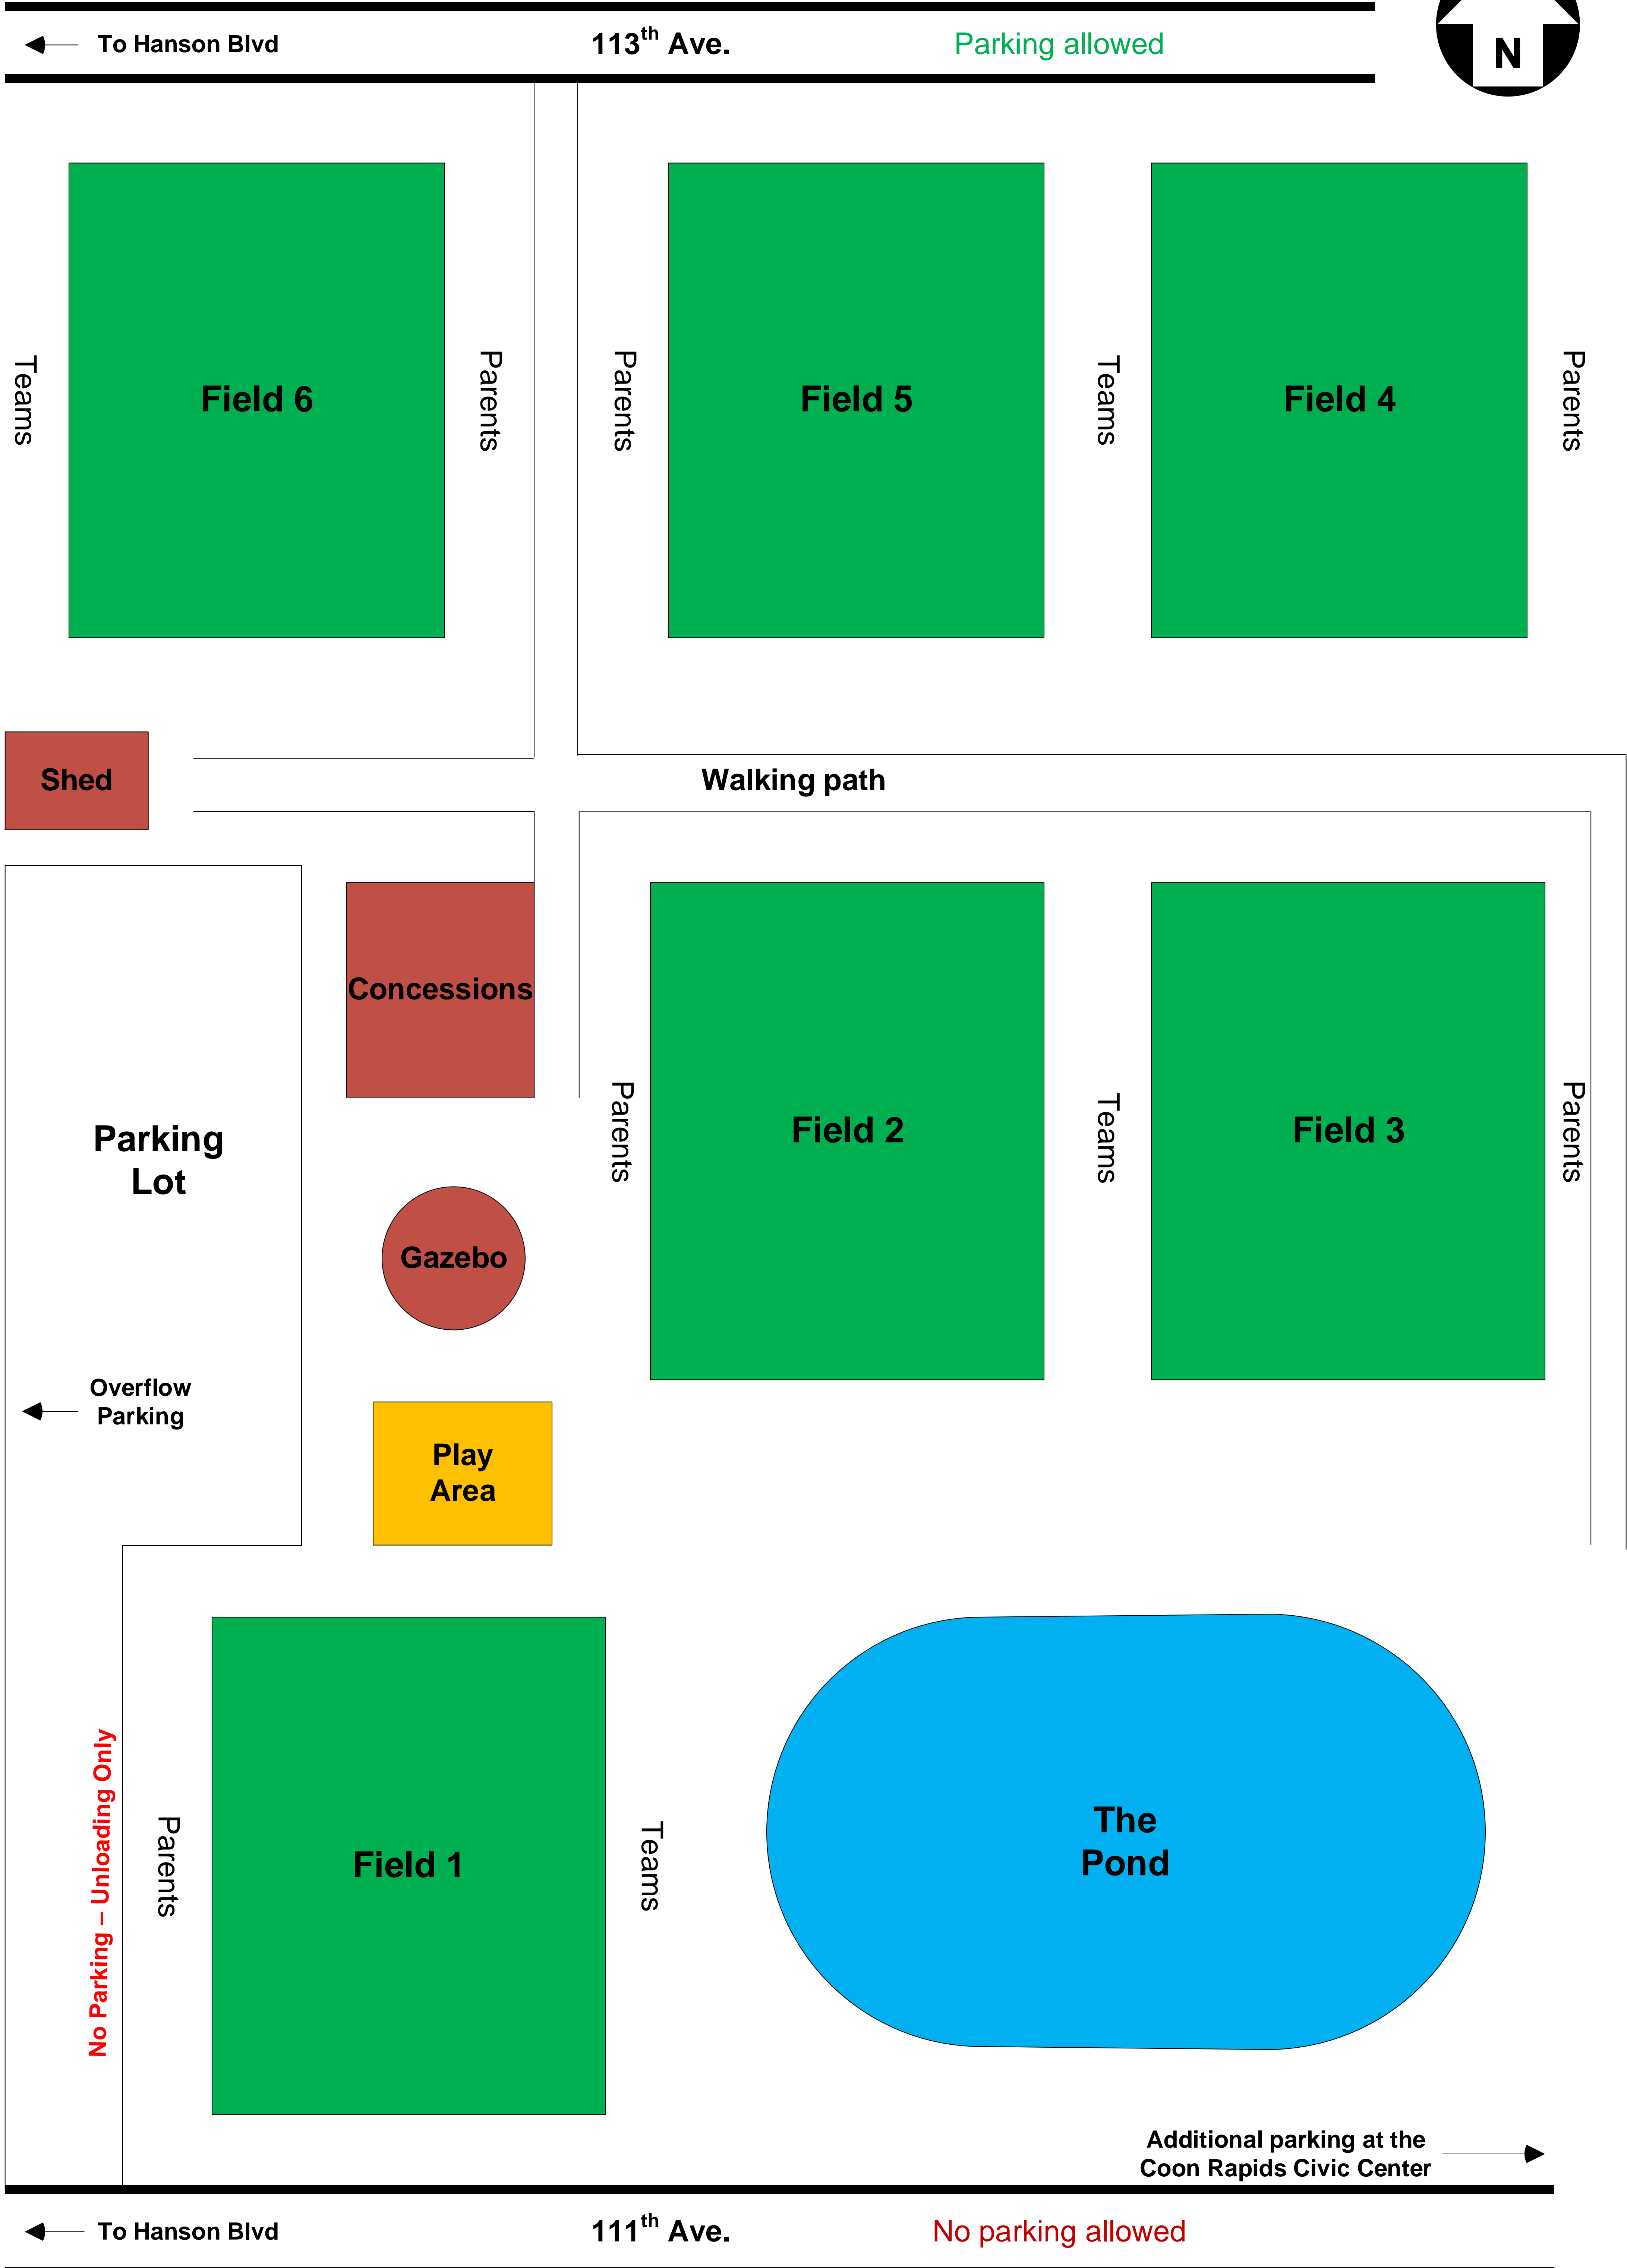

# Coon Rapids Cup – Senior Division Map

1821 111<sup>th</sup> Ave NW  
Coon Rapids, MN 55433

← To Hanson Blvd

113<sup>th</sup> Ave.

Parking allowed

Teams

Field 6

Parents

Parents

Field 5

Teams

Field 4

Parents

Shed

Walking path

Parking Lot

Concessions

Gazebo

Parents

Field 2

Teams

Field 3

Parents

Overflow Parking

Play Area

No Parking – Unloading Only

Parents

Field 1

Teams

The Pond

Additional parking at the Coon Rapids Civic Center →

← To Hanson Blvd