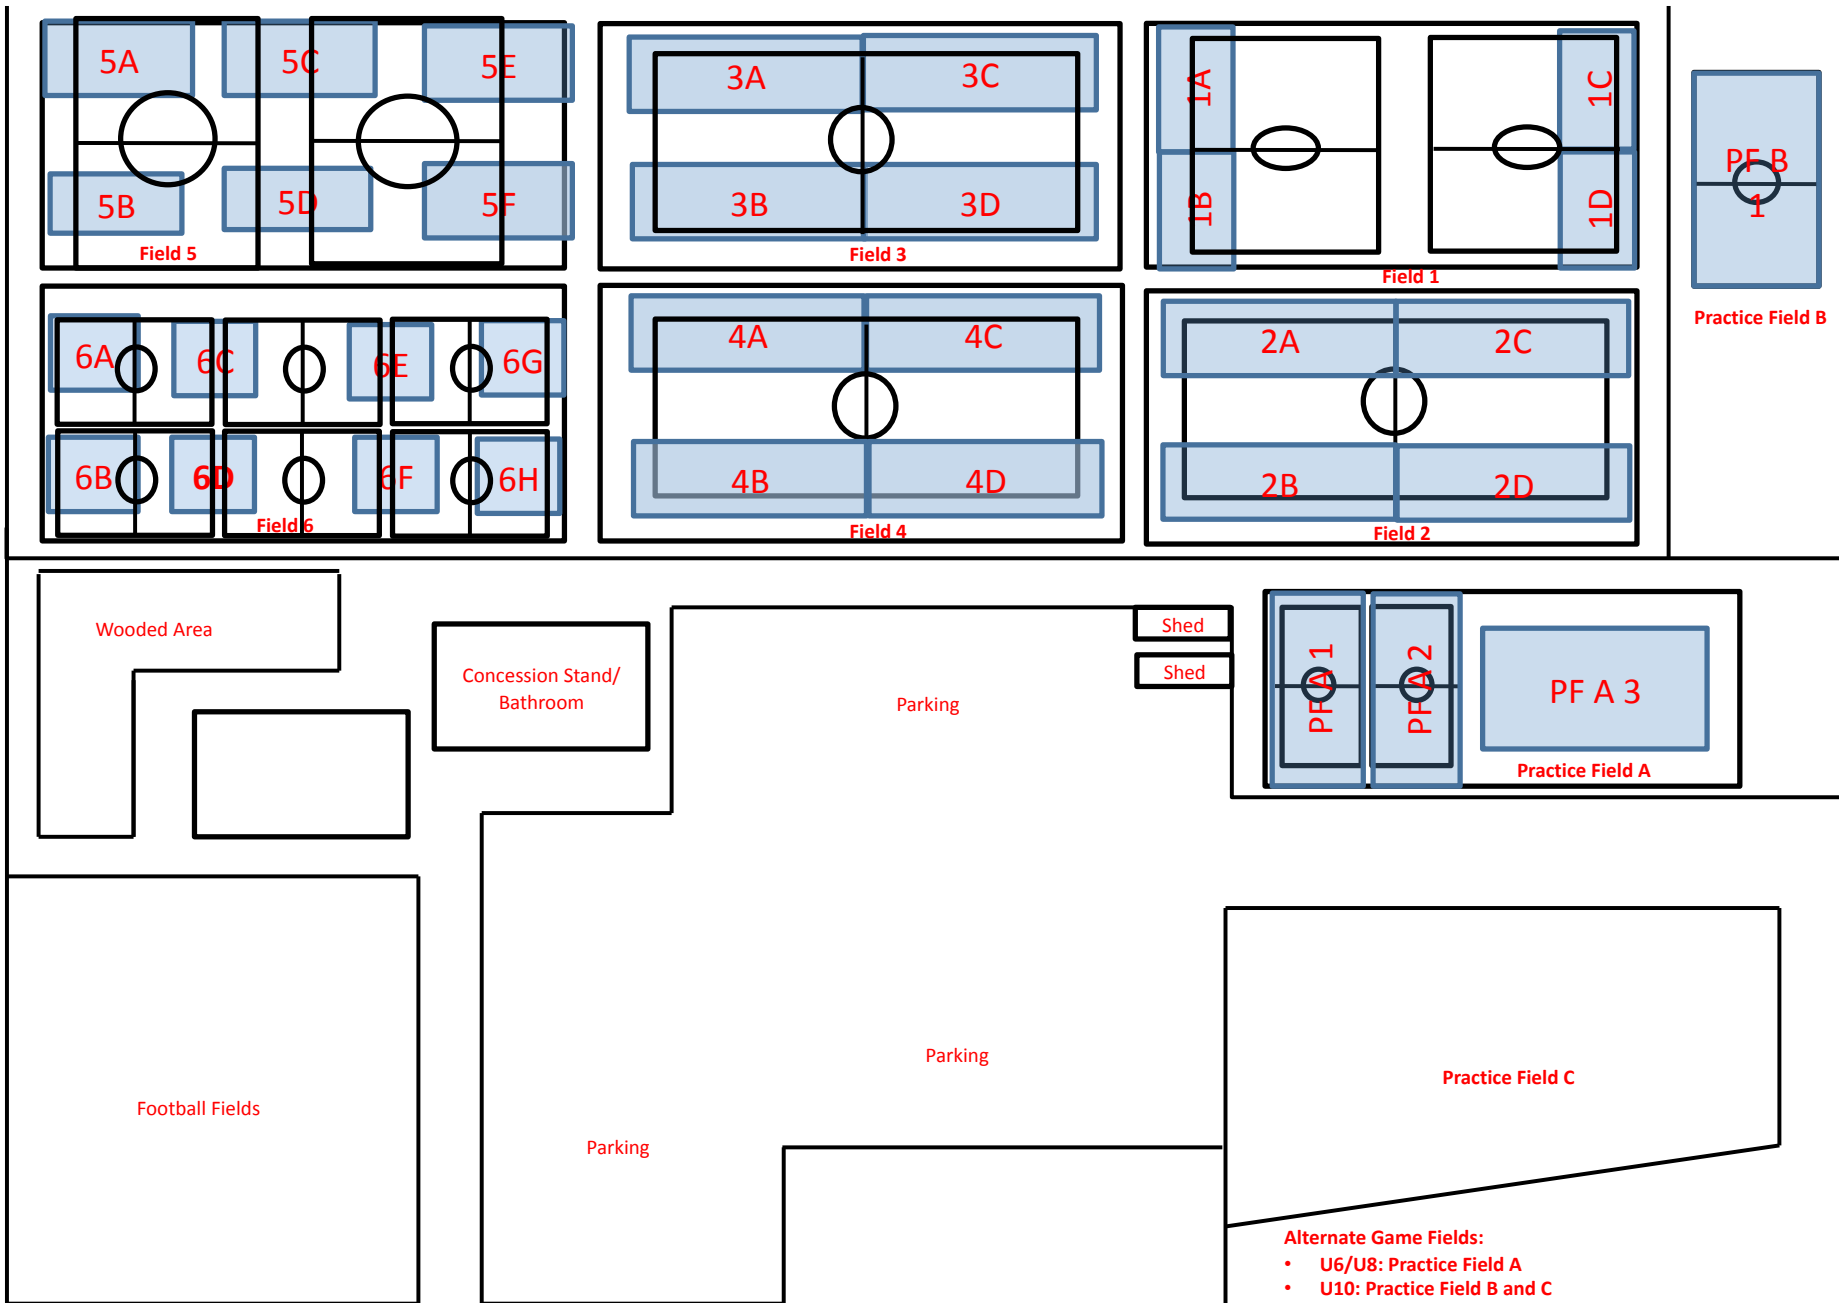

CSC COMPLEX GAME FIELDS

- Alternate Game Fields:**
- U6/U8: Practice Field A
 - U10: Practice Field B and C
 - U12+: Emerald Hill

CSC COMPLEX PRACTICE FIELDS

- Alternate Game Fields:**
- U6/U8: Practice Field A
 - U10: Practice Field B and C
 - U12+: Emerald Hill