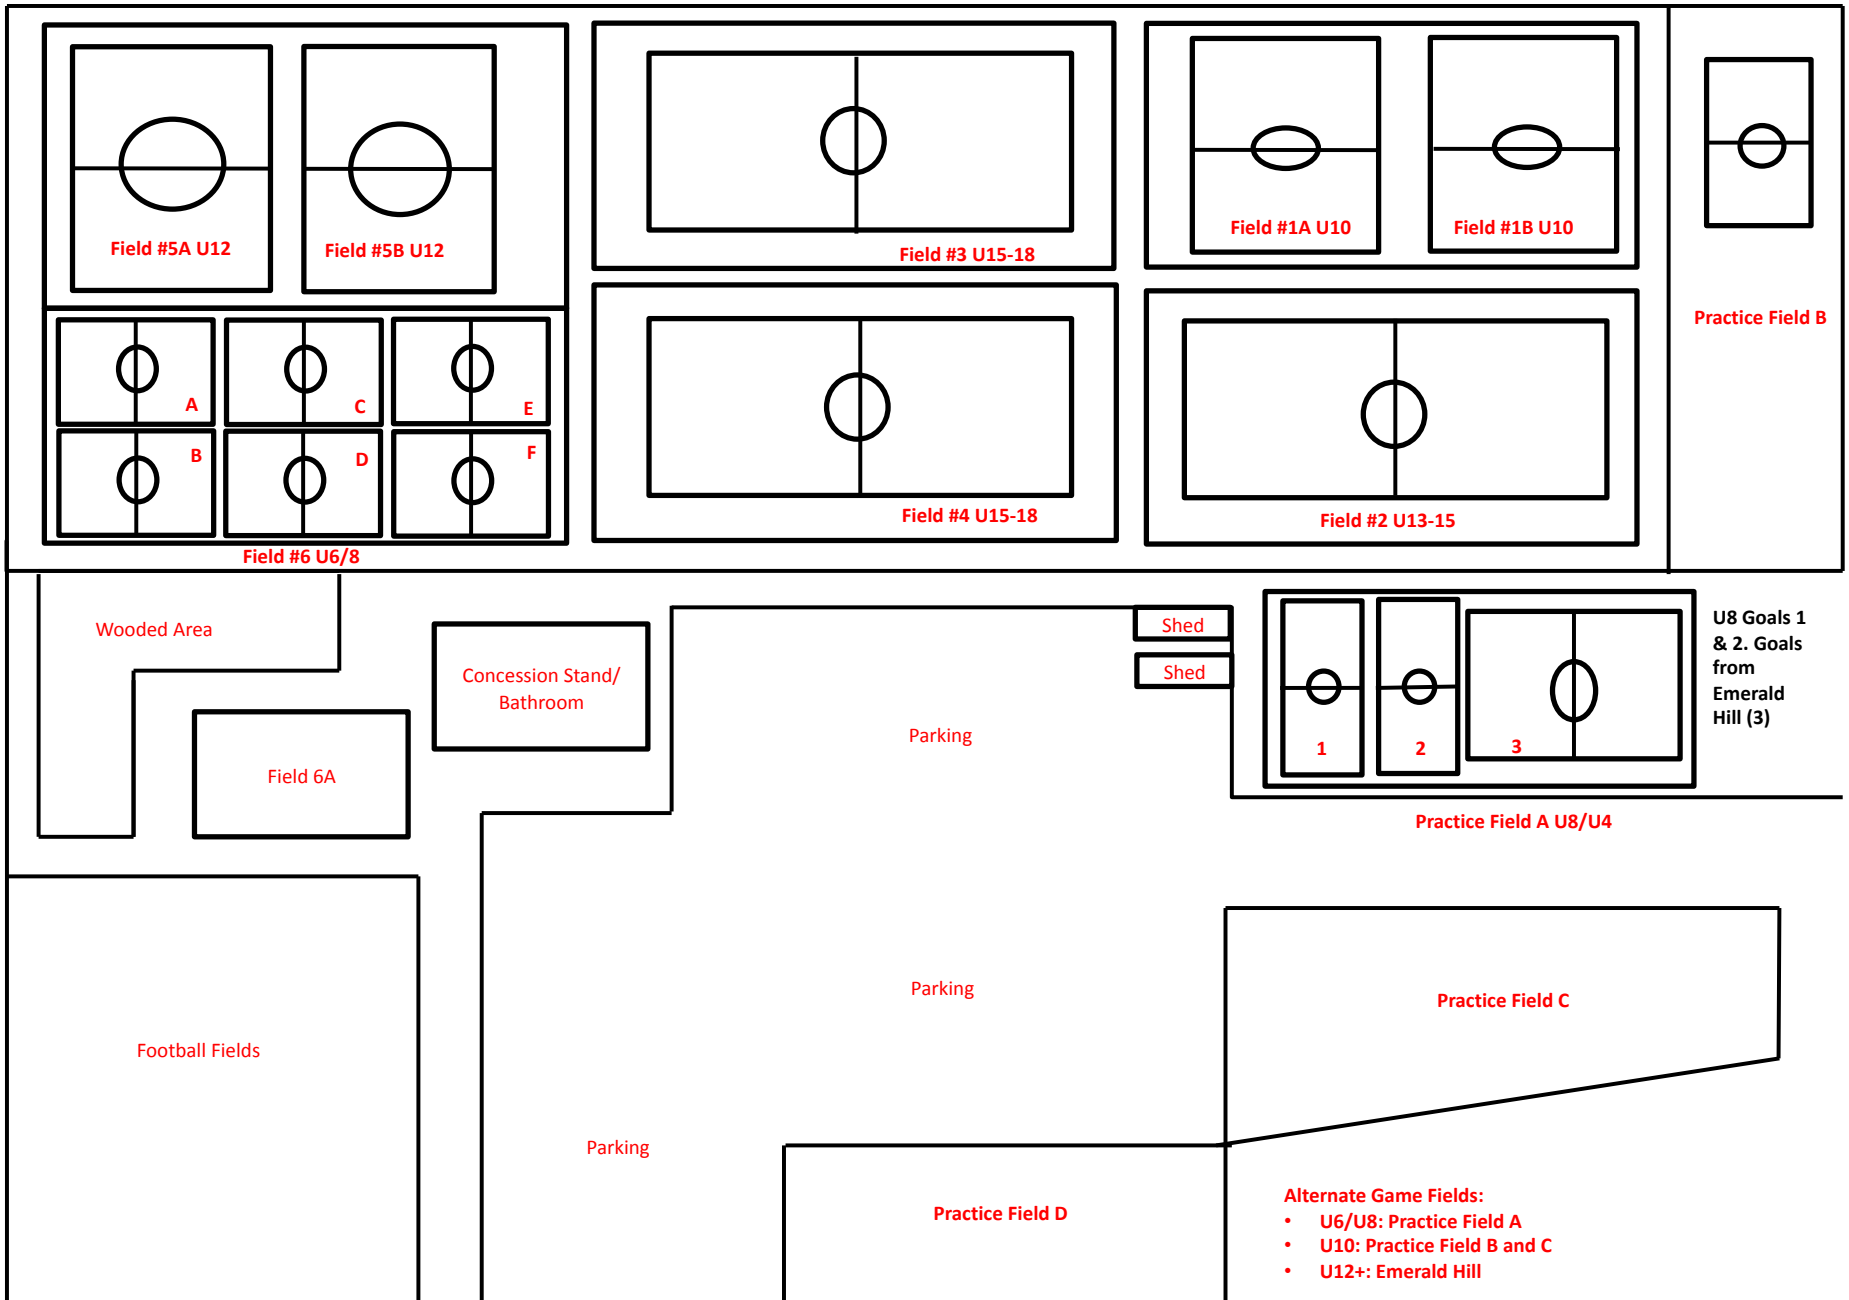

CSC COMPLEX GAME FIELDS

- Alternate Game Fields:**
- U6/U8: Practice Field A
 - U10: Practice Field B and C
 - U12+: Emerald Hill

CSC COMPLEX PRACTICE FIELDS

- Alternate Game Fields:**
- U6/U8: Practice Field A
 - U10: Practice Field B and C
 - U12+: Emerald Hill