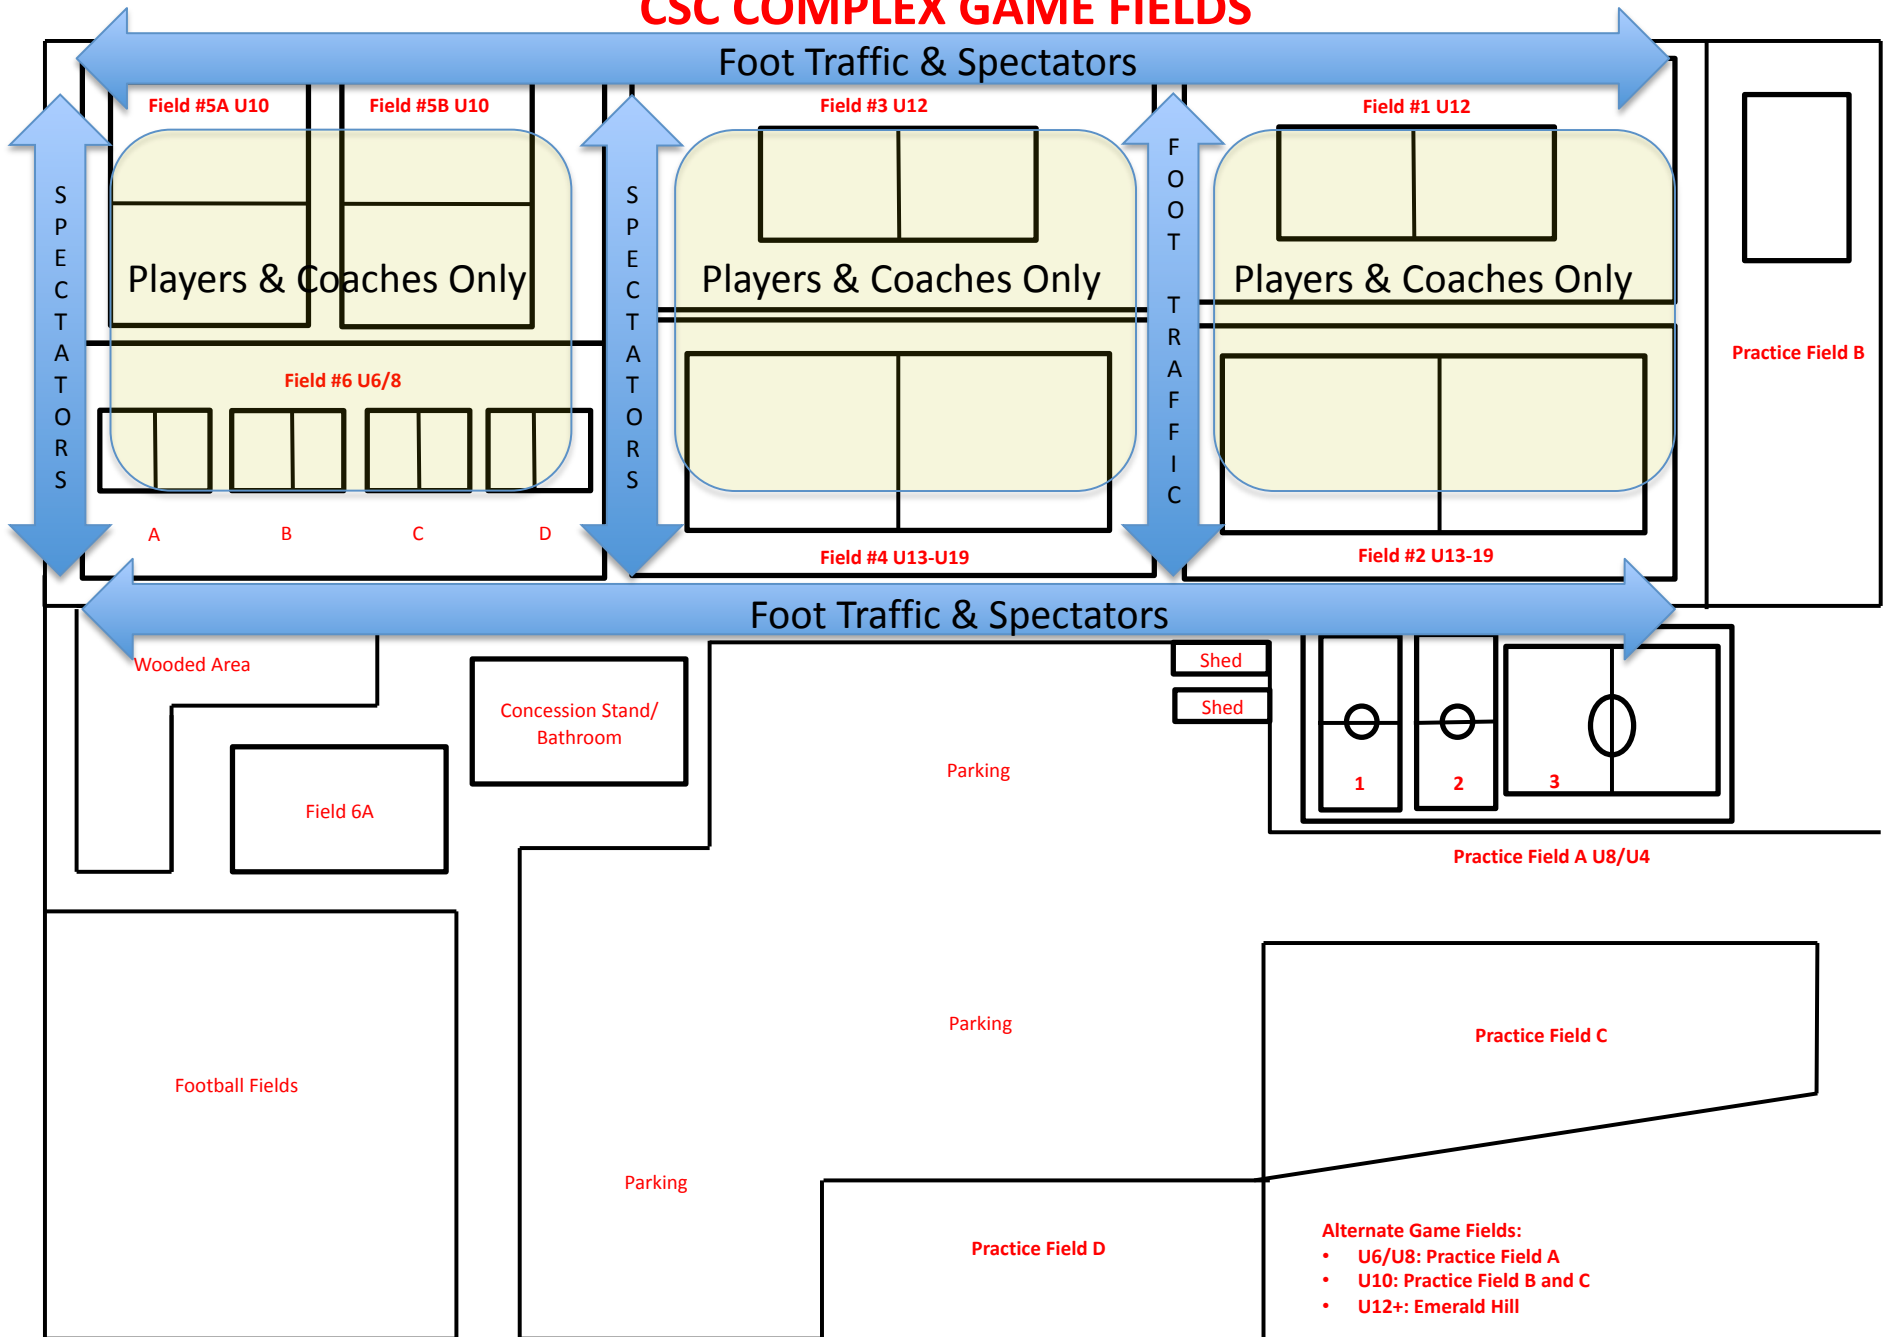

CSC COMPLEX GAME FIELDS

- Alternate Game Fields:**
- U6/U8: Practice Field A
 - U10: Practice Field B and C
 - U12+: Emerald Hill

CSC COMPLEX PRACTICE FIELDS

- Alternate Game Fields:**
- U6/U8: Practice Field A
 - U10: Practice Field B and C
 - U12+: Emerald Hill