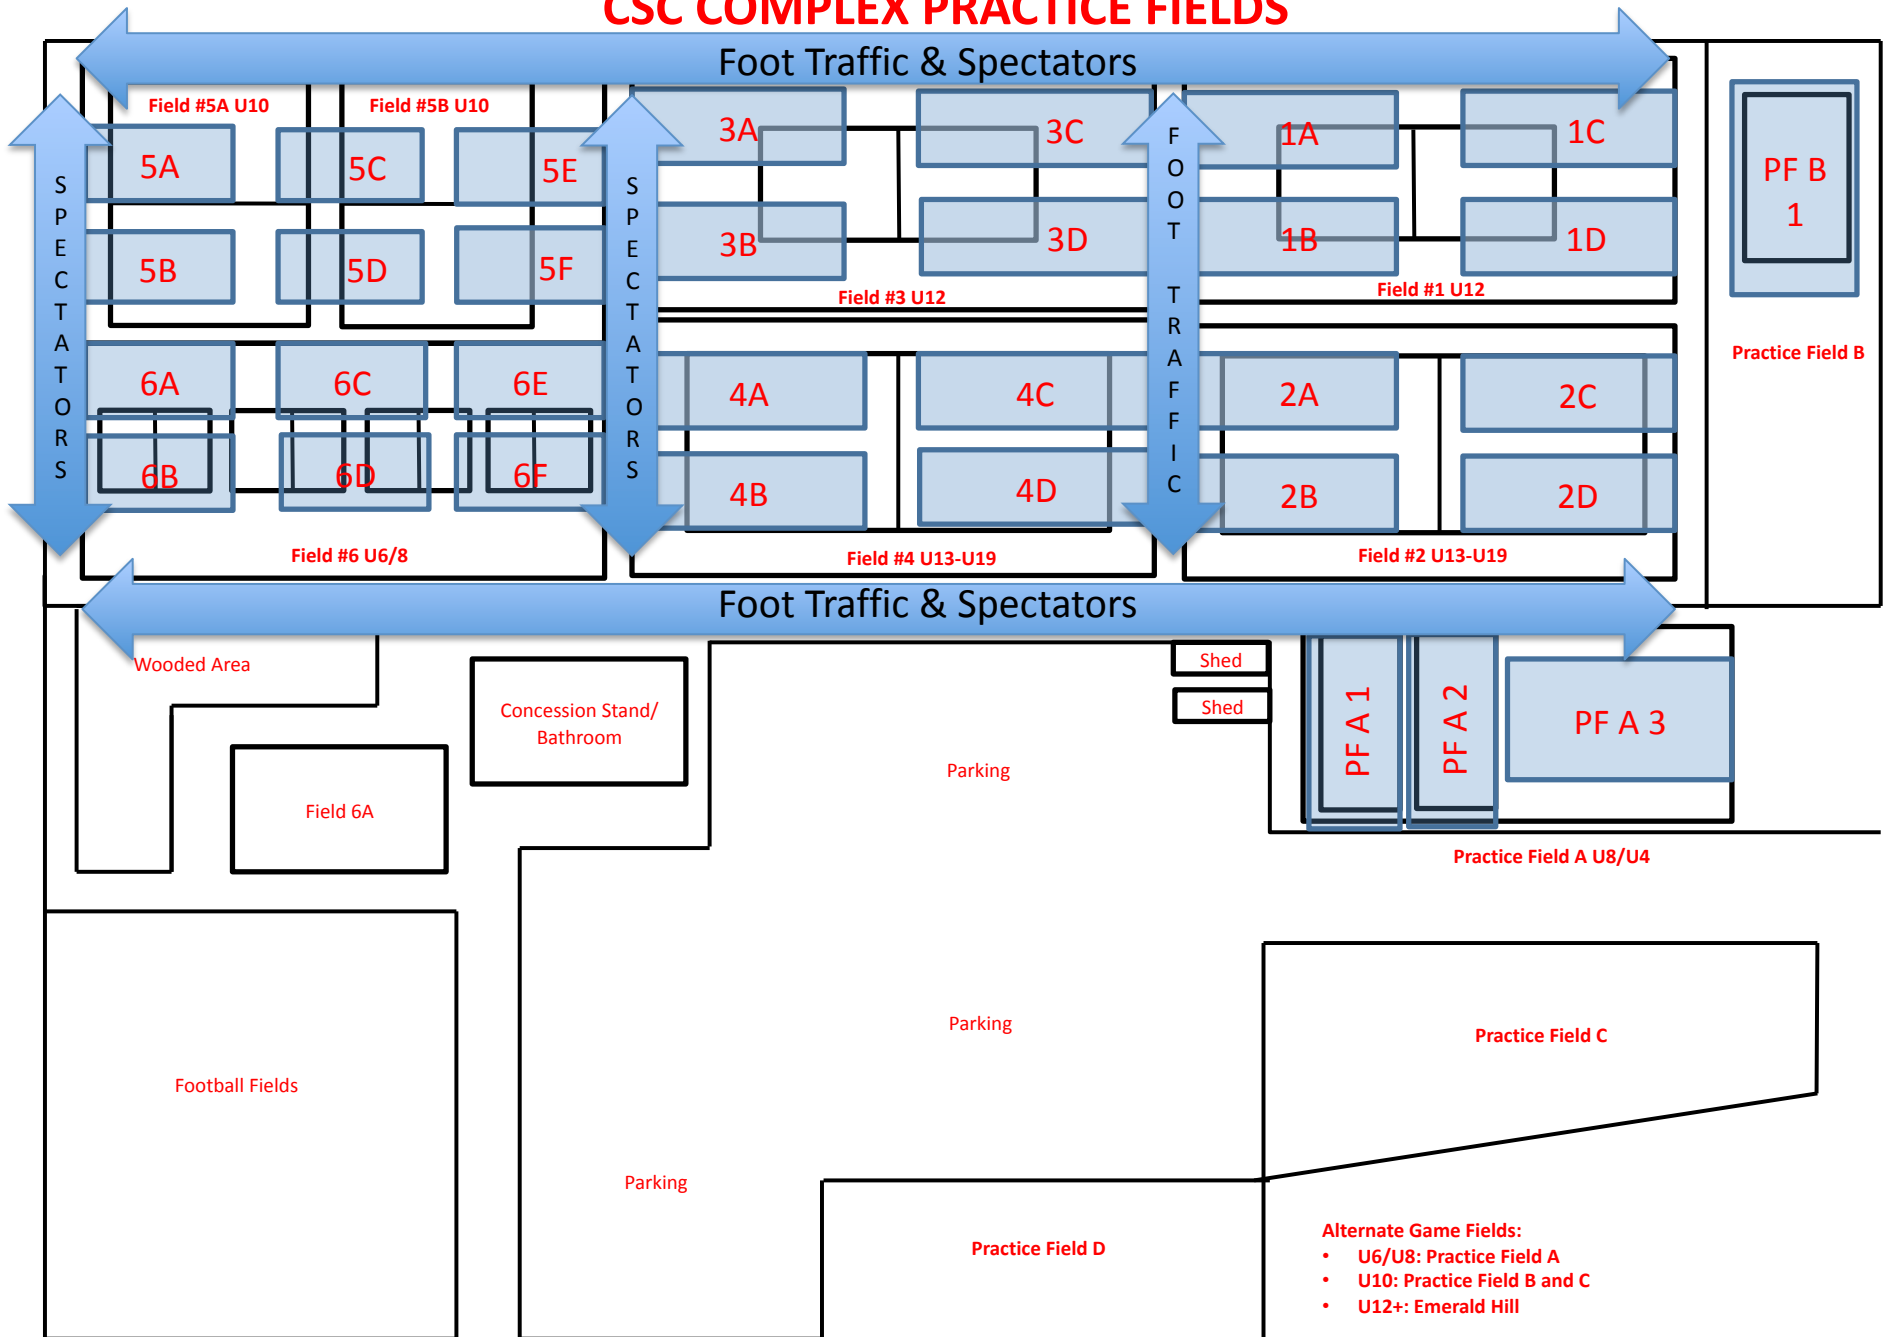

CSC COMPLEX GAME FIELDS

- Alternate Game Fields:**
- U6/U8: Practice Field A
 - U10: Practice Field B and C
 - U12+: Emerald Hill

CSC COMPLEX PRACTICE FIELDS

- Alternate Game Fields:**
- U6/U8: Practice Field A
 - U10: Practice Field B and C
 - U12+: Emerald Hill