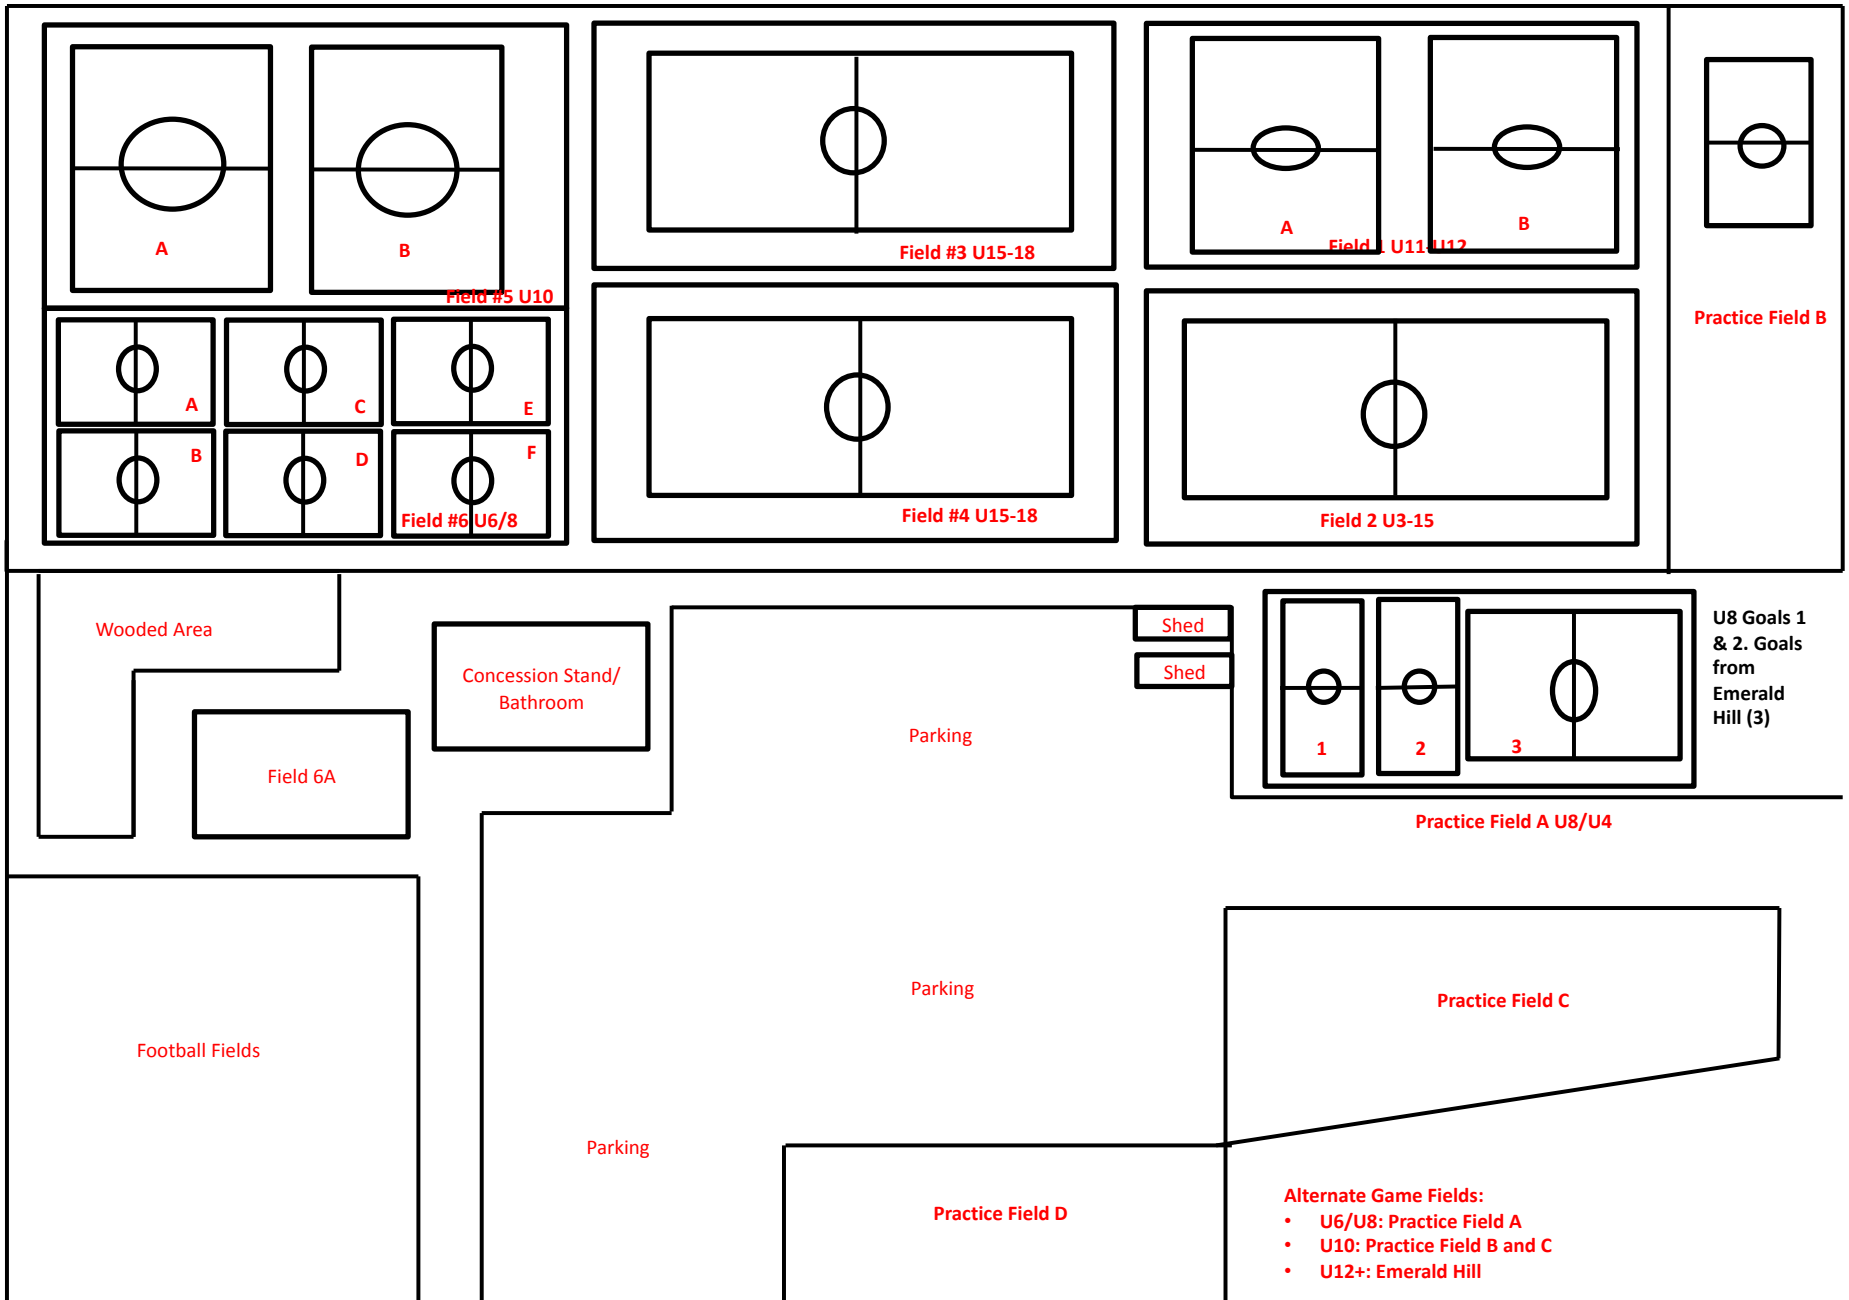

CSC COMPLEX GAME FIELDS

CSC COMPLEX PRACTICE FIELDS

- Alternate Game Fields:**
- U6/U8: Practice Field A
 - U10: Practice Field B and C
 - U12+: Emerald Hill