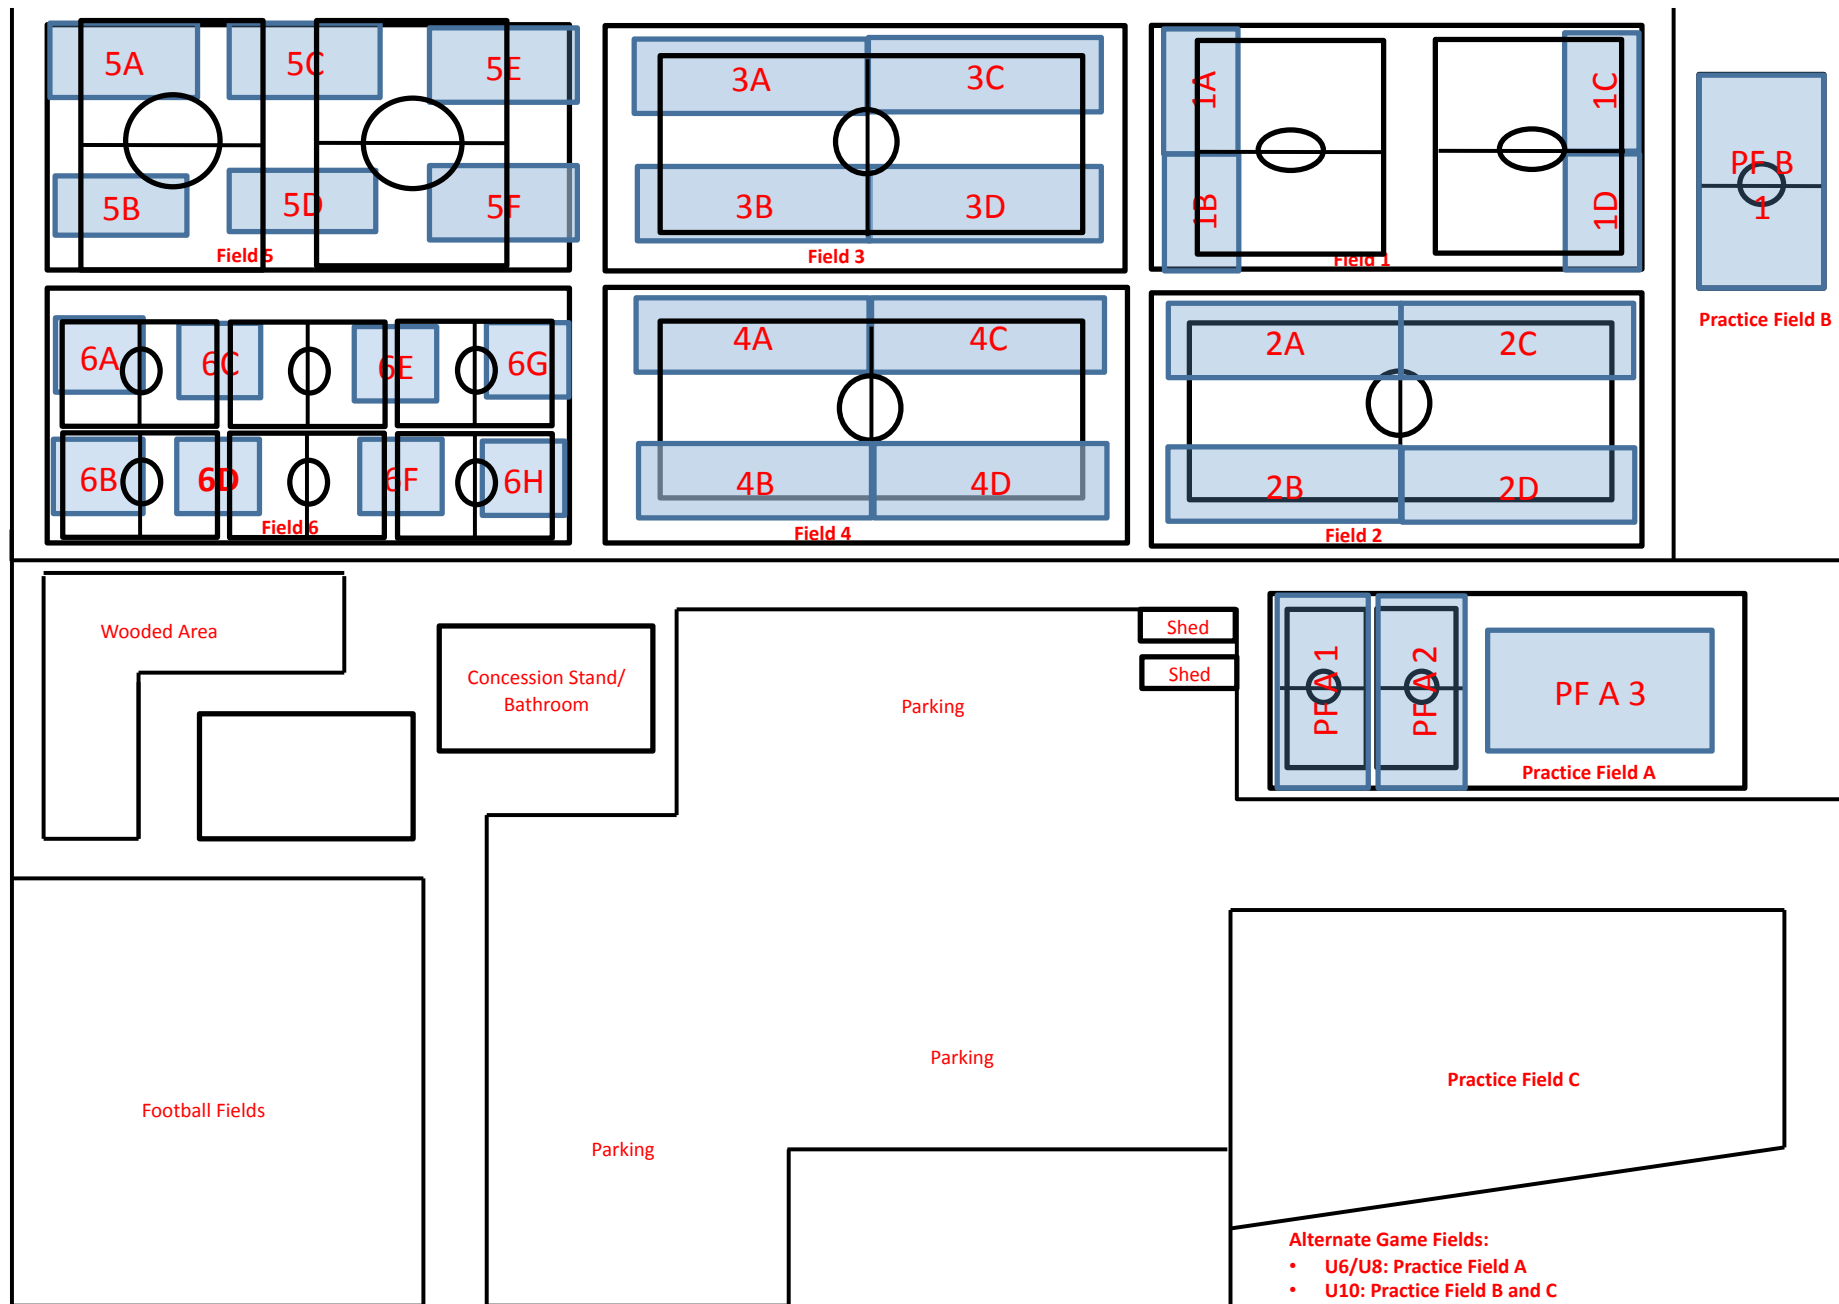

CSC COMPLEX GAME FIELDS

CSC COMPLEX PRACTICE FIELDS

- Alternate Game Fields:**
- U6/U8: Practice Field A
 - U10: Practice Field B and C
 - U12+: Emerald Hill