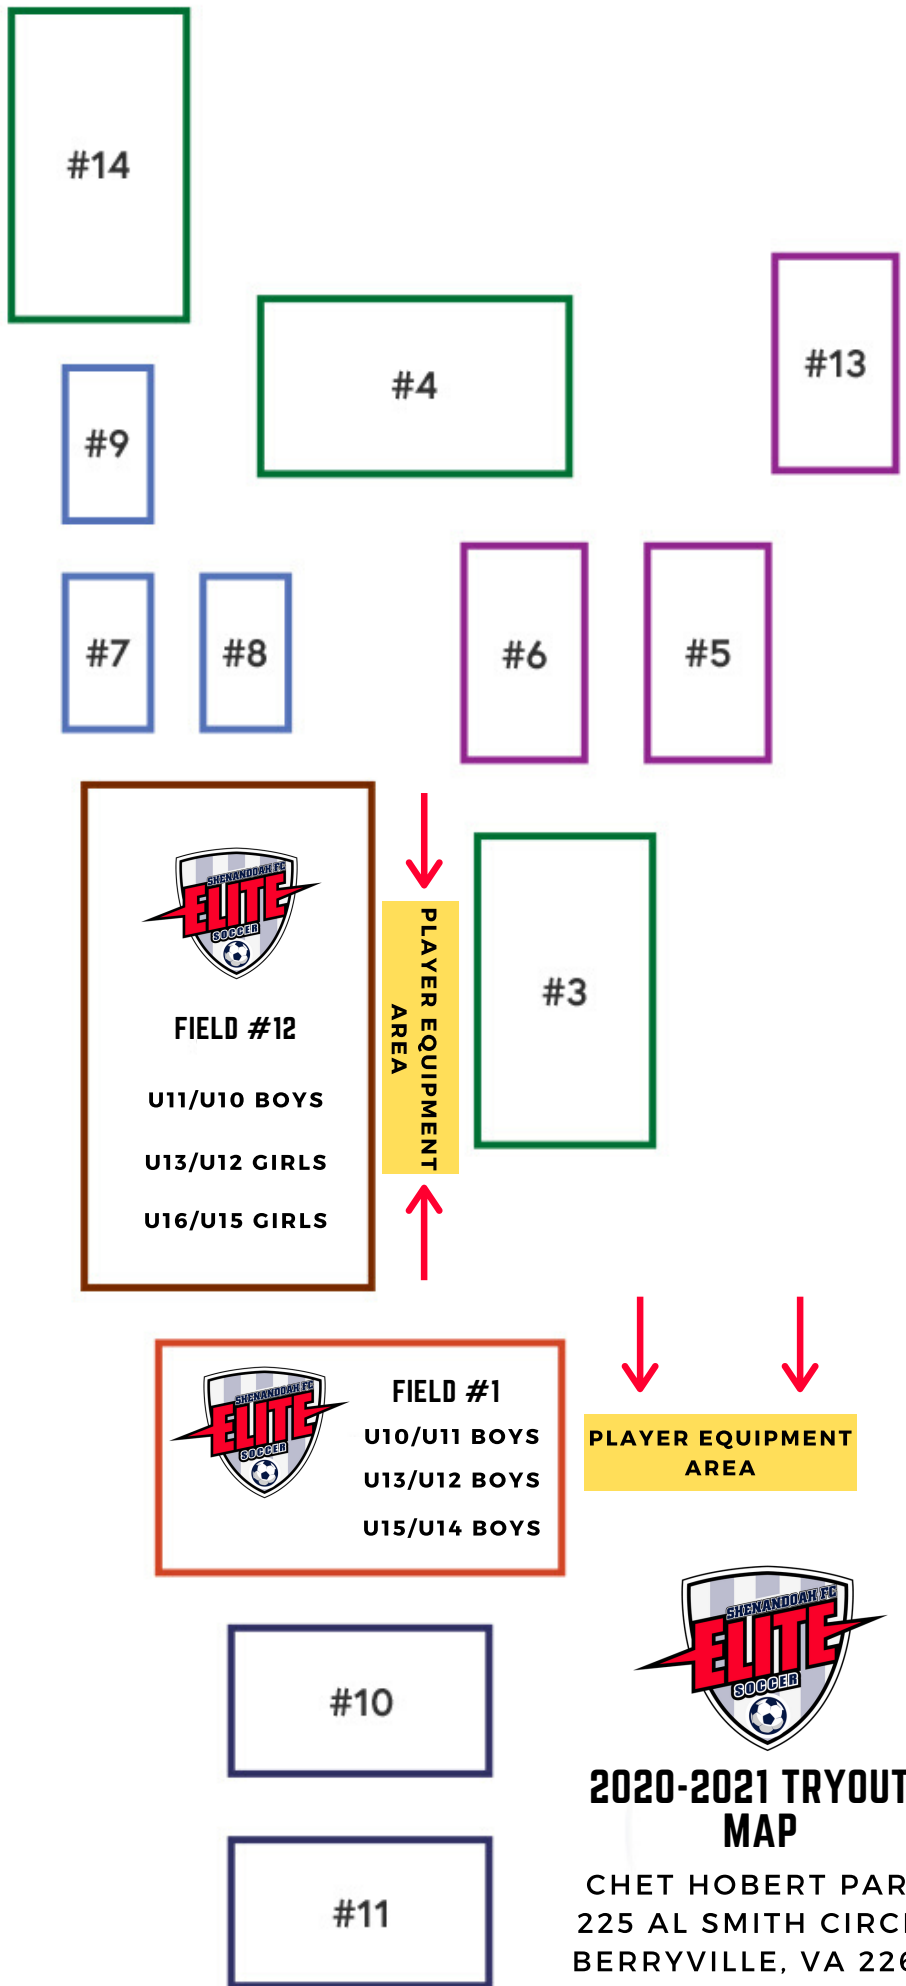

**PARENT'S  
PLEASE  
REMAIN  
BEHIND THE  
RED LINE  
AND  
RESPECT  
SOCIAL  
DISTANCING  
POLICIES**

**2020-2021 TRYOUTS  
MAP**  
CHET HOBERT PARK  
225 AL SMITH CIRCLE  
BERRYVILLE, VA 22611