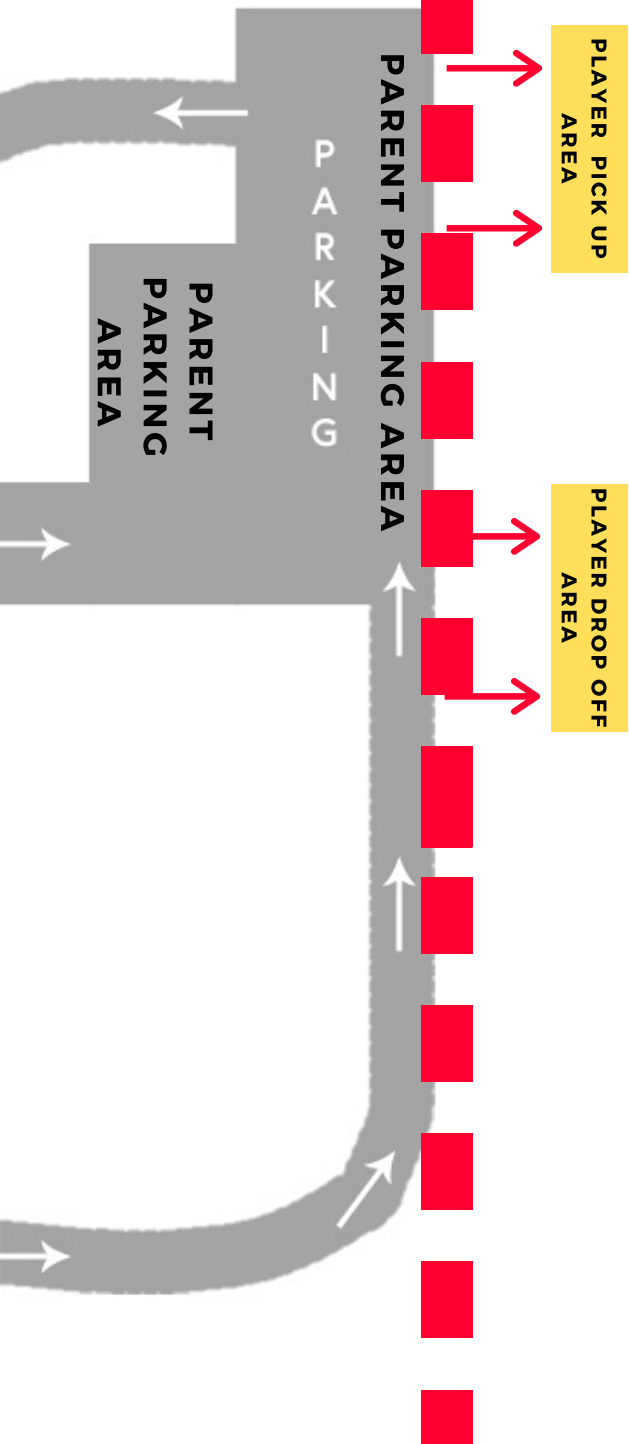

**PARENT'S  
PLEASE  
REMAIN  
BEHIND THE  
RED LINE  
AND  
RESPECT  
SOCIAL  
DISTANCING  
POLICIES**

**2020-2021 TRYOUTS  
MAP**  
CHET HOBERT PARK  
225 AL SMITH CIRCLE  
BERRYVILLE, VA 22611