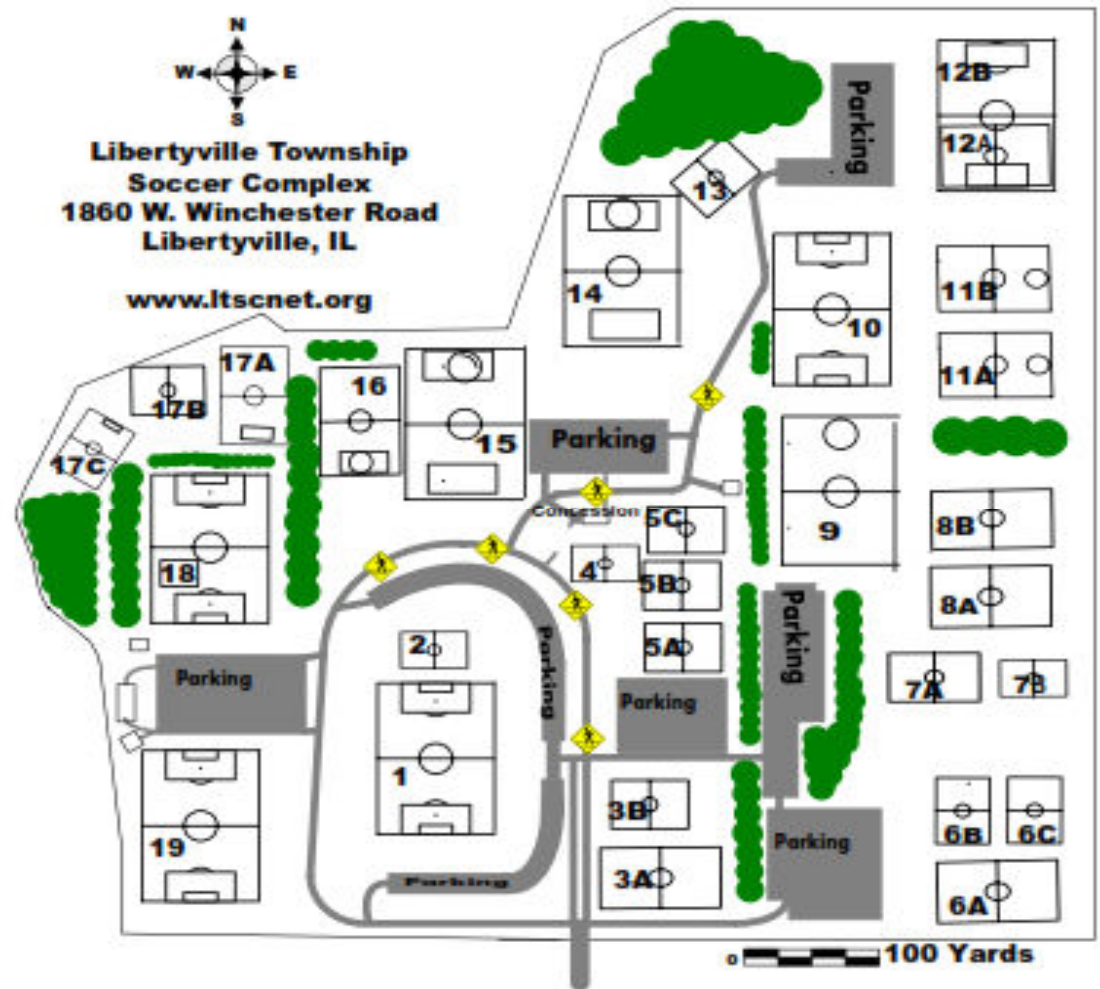

HOME OF

FIELD MAP SPRING 2014

Complex Rules:

- No Smoking
- No Guns
- No Pets
- No Alcohol
- No Grilling
- Speed Limit: 15mph
- Please do not park on grass areas
- Please put litter in its place