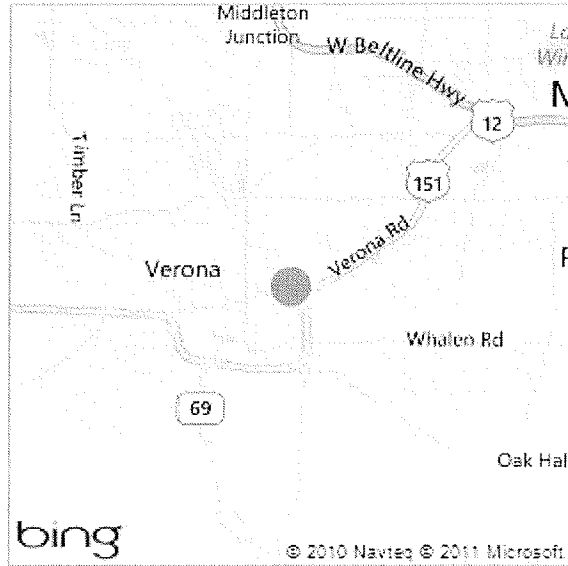

# VERONA

645 E Verona Ave, Verona, WI 53593

\* ① Connor Field - located across the street from Blain's Farm & Fleet. Shares a parking lot with Little League Complex.

On the go? Use [m.bing.com](http://m.bing.com) to find maps, directions, businesses, and more

② HS Stadium - located between the High School and Administration Building.

③ K-Wing Field - located between the High School and Badger Ridge Middle School.