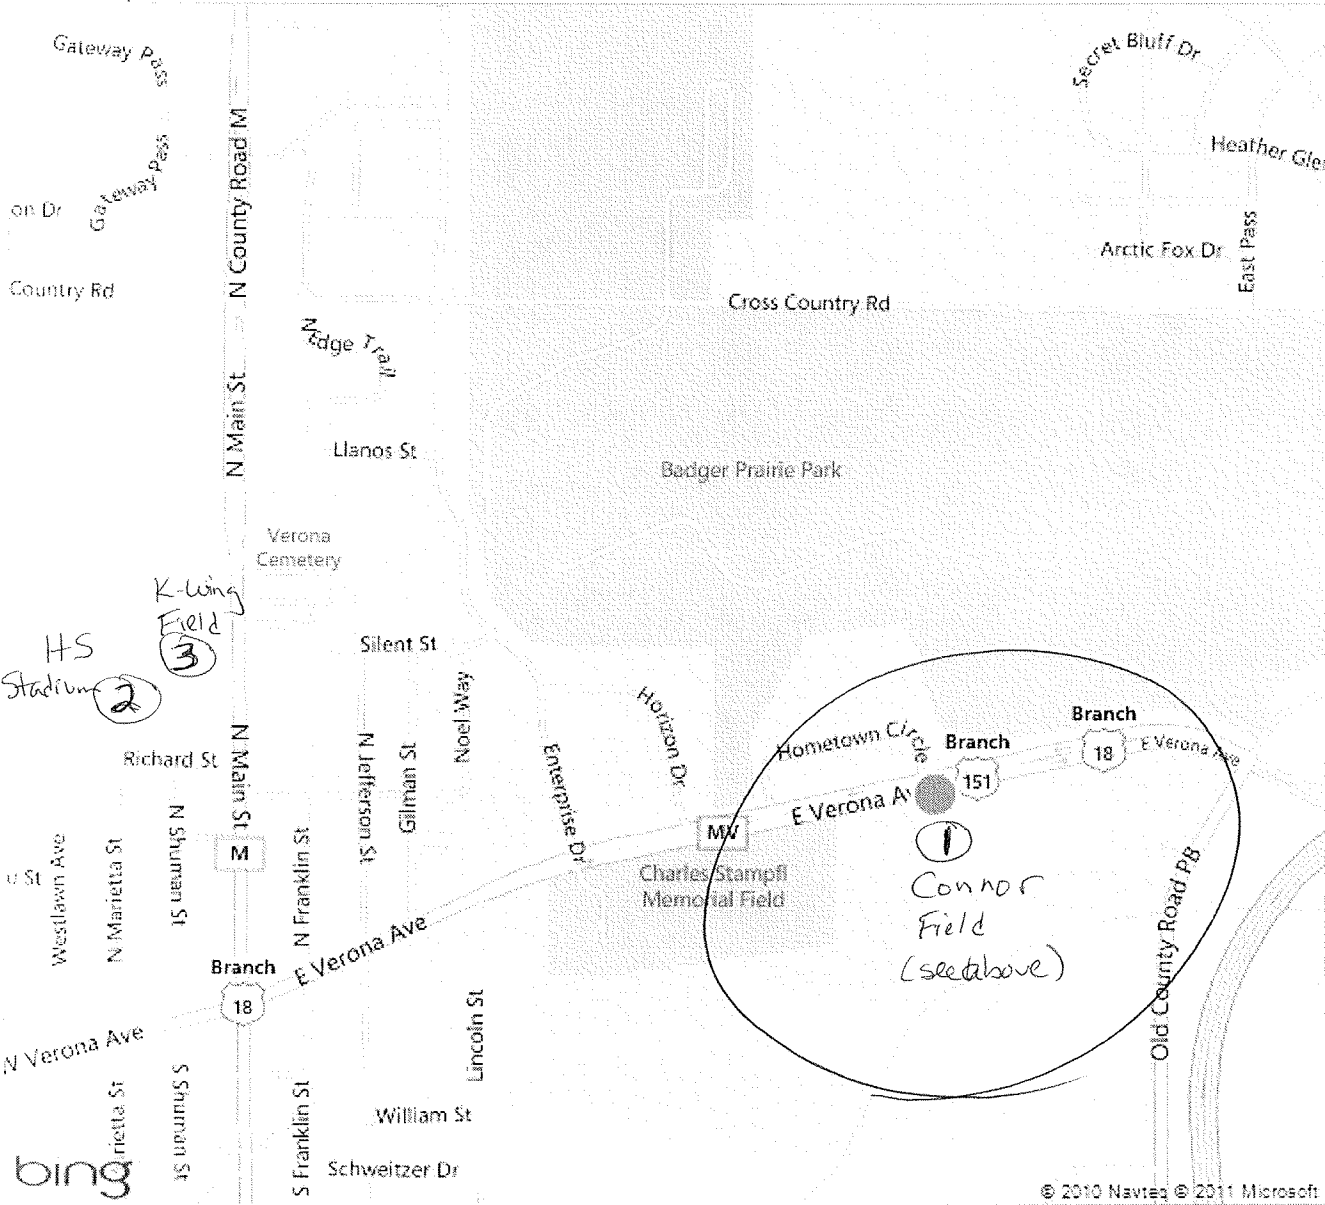

# VERONA

645 E Verona Ave, Verona, WI 53593

\* ① Connor Field - located across the street from Blain's Farm & Fleet. Shares a parking lot with Little League Complex.

On the go? Use [m.bing.com](http://m.bing.com) to find maps, directions, businesses, and more

② HS Stadium - located between the High School and Administration Building.

③ K-Wing Field - located between the High School and Badger Ridge Middle School.

# Verona Youth Football

Basic Offensive Formations: Wing-T & Double Wings & some I formation  
End(s) tight, End(s) split and back motion