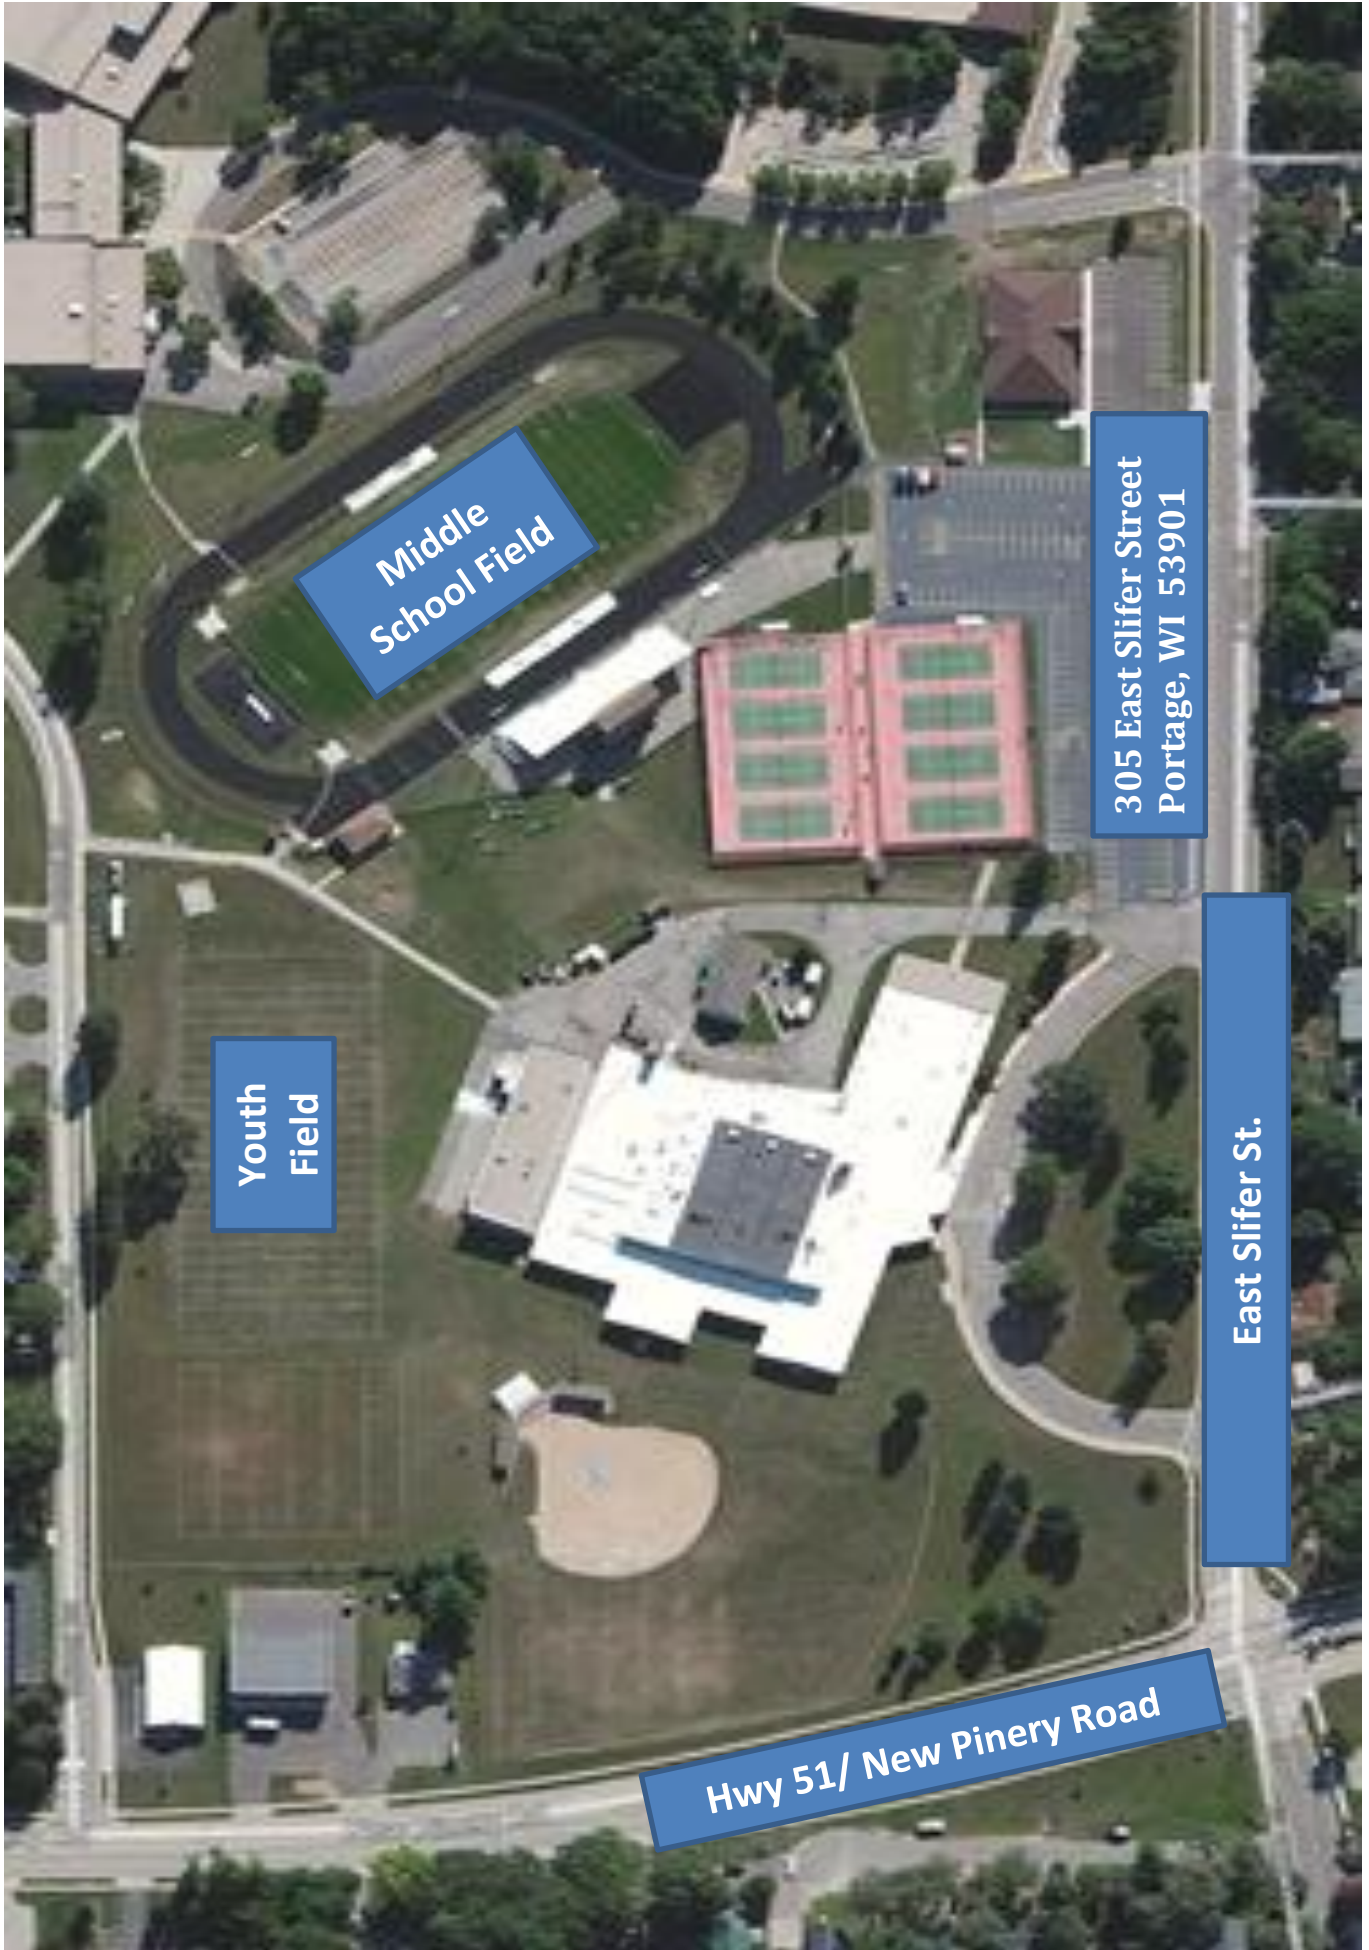

## Middle School Defensive Fronts

Address of Field:

305 East Slifer Street  
Portage, WI 53901

Uniforms:

Orange Jersey, Black Pants

Youth  
Field

Middle  
School Field

305 East Slifer Street  
Portage, WI 53901