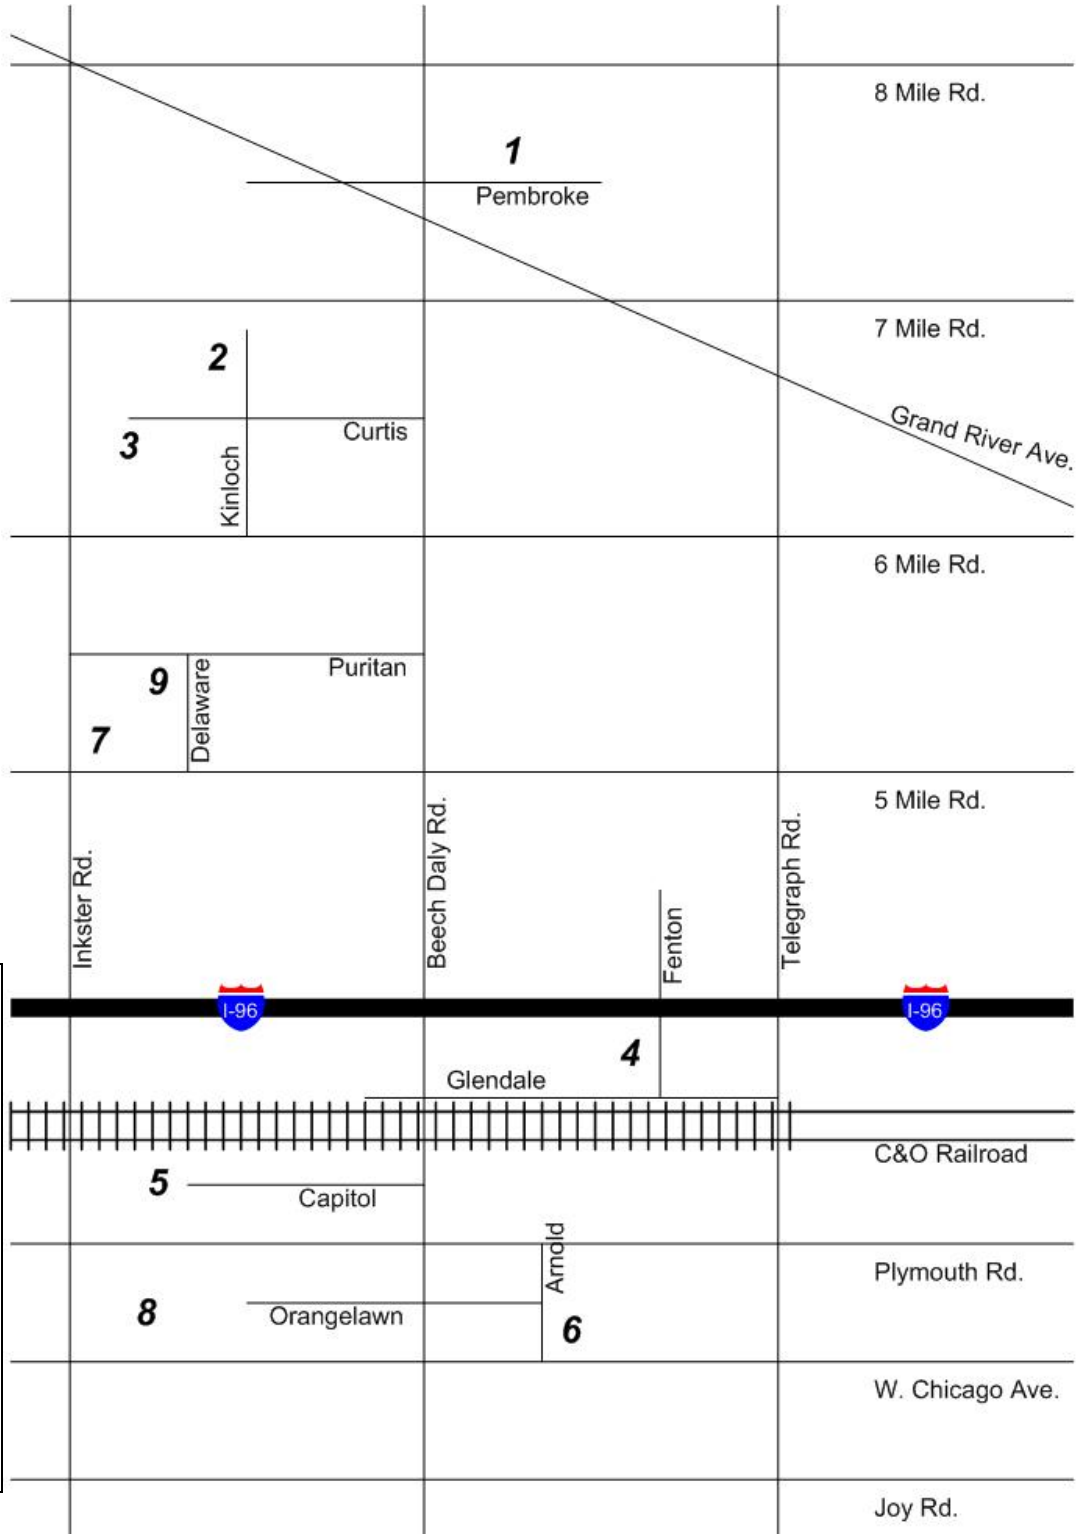

REDFORD SOCCER CLUB

SOCCER FIELDS

Legend:

1. Pearson
2. MacGowan
3. Beck
4. Gibson
5. Capitol
6. Fisher
7. Bell Creek
8. Ashcroft
9. Bulman