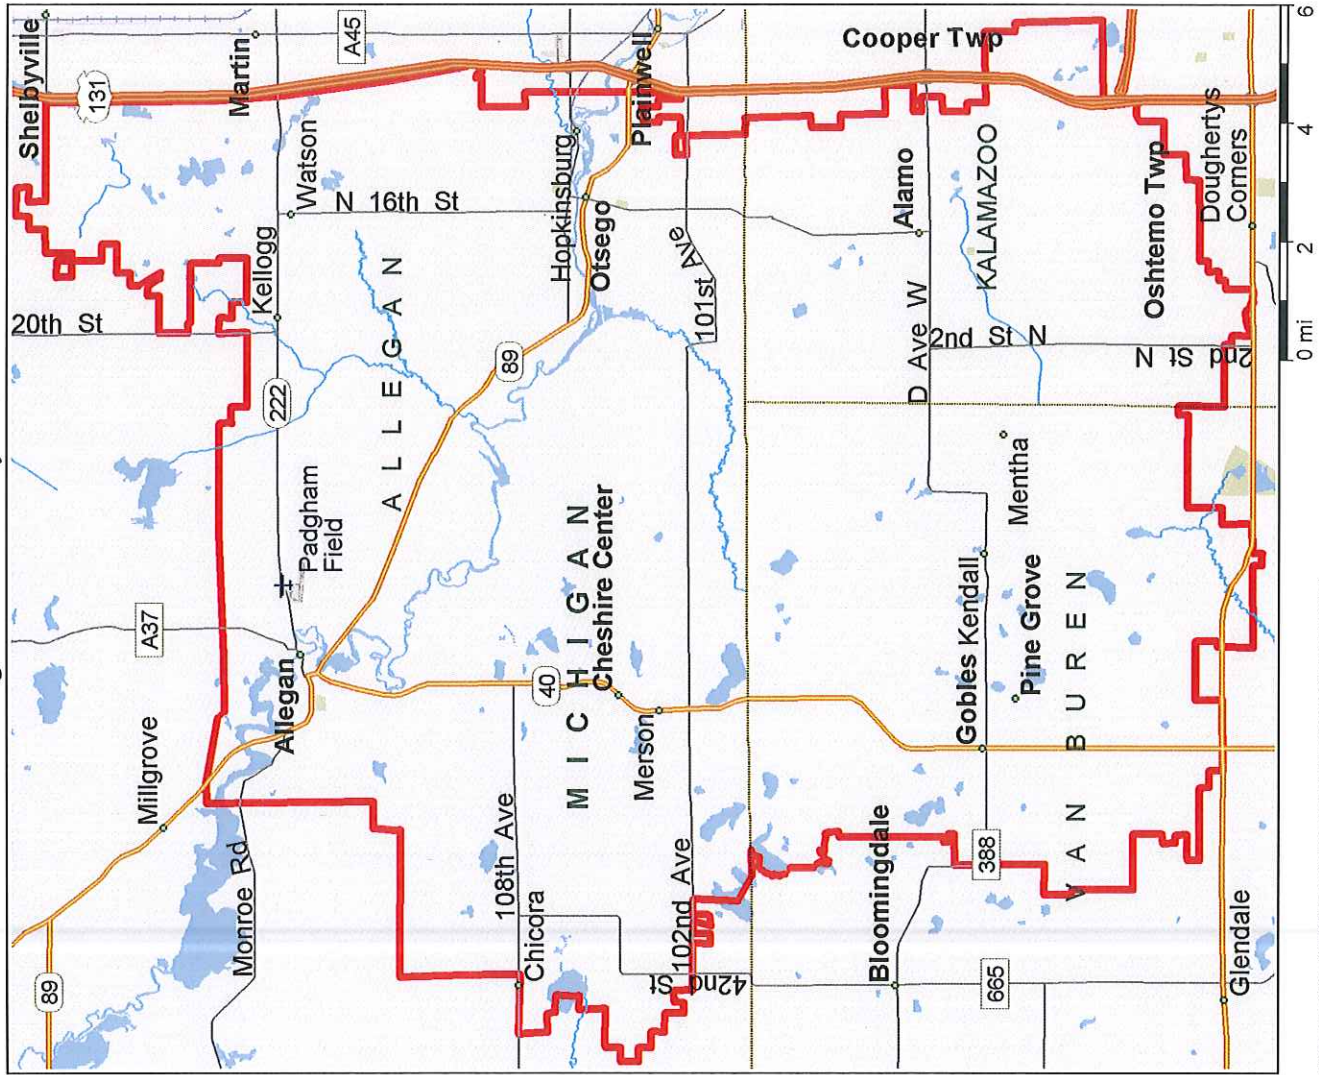

Alamo Little League Boundary 3-6-14 - #1220218

Copyright © and (P) 1988-2012 Microsoft Corporation and/or its suppliers. All rights reserved. <http://www.microsoft.com/streets/>
 Certain mapping and direction data © 2012 NAVTEQ. All rights reserved. The Data for areas of Canada includes information taken with permission from Canadian authorities, including: © Her Majesty the Queen in Right of Canada, © Queen's Printer for Ontario. NAVTEQ and NAVTEQ ON BOARD are trademarks of NAVTEQ. © 2012 Tele Atlas North America, Inc. All rights reserved. Tele Atlas and Tele Atlas North America are trademarks of Tele Atlas, Inc. © 2012 by Applied Geographic Solutions. All rights reserved. Portions © Copyright 2012 by Woodall Publications Corp. All rights reserved.