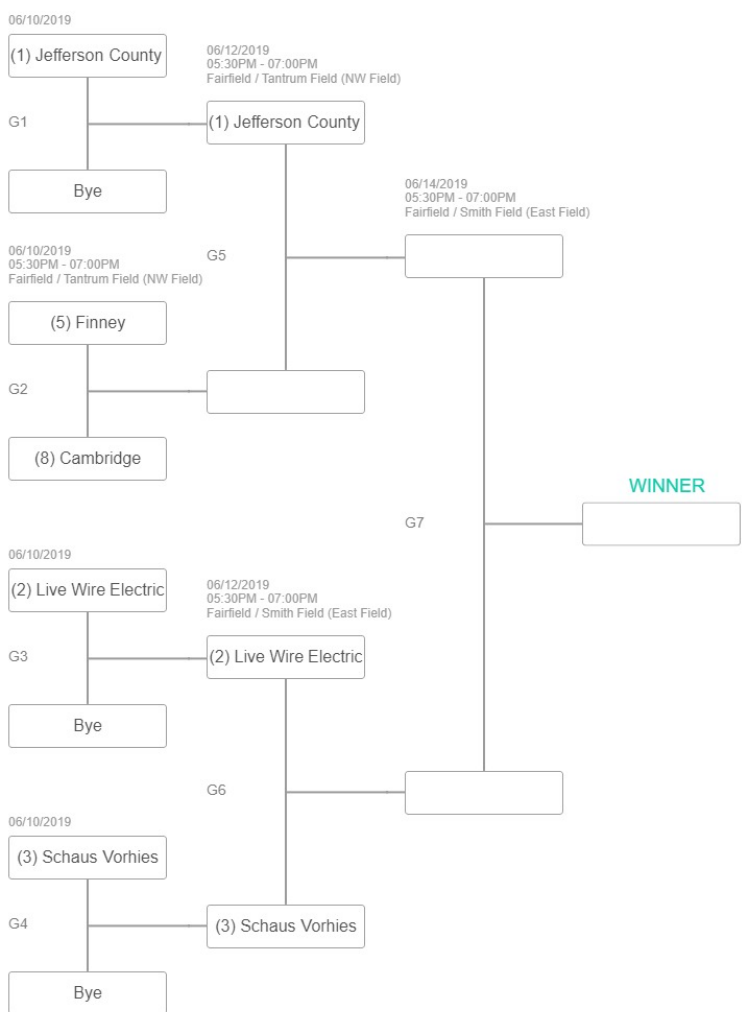

Single Elimination Bracket

Order	Round	Home Team	Away Team	Date	Start Time	End Time	Location	Field
1	1	Jefferson County Mutual	Bye					
2	1	Finney	Cambridge	06/10/2019 [Mon]	05:30 PM	07:00 PM	Fairfield	Tantrum Field (NW Field)
3	1	Live Wire Electric	Bye					
4	1	Schaus Vorhies	Bye					
5	2	Jefferson County Mutual	G2 Win	06/12/2019 [Wed]	05:30 PM	07:00 PM	Fairfield	Tantrum Field (NW Field)
6	2	Live Wire Electric	Schaus Vorhies	06/12/2019 [Wed]	05:30 PM	07:00 PM	Fairfield	Smith Field (East Field)
7	3	G5 Win	G6 Win	06/14/2019 [Fri]	05:30 PM	07:00 PM	Fairfield	Smith Field (East Field)