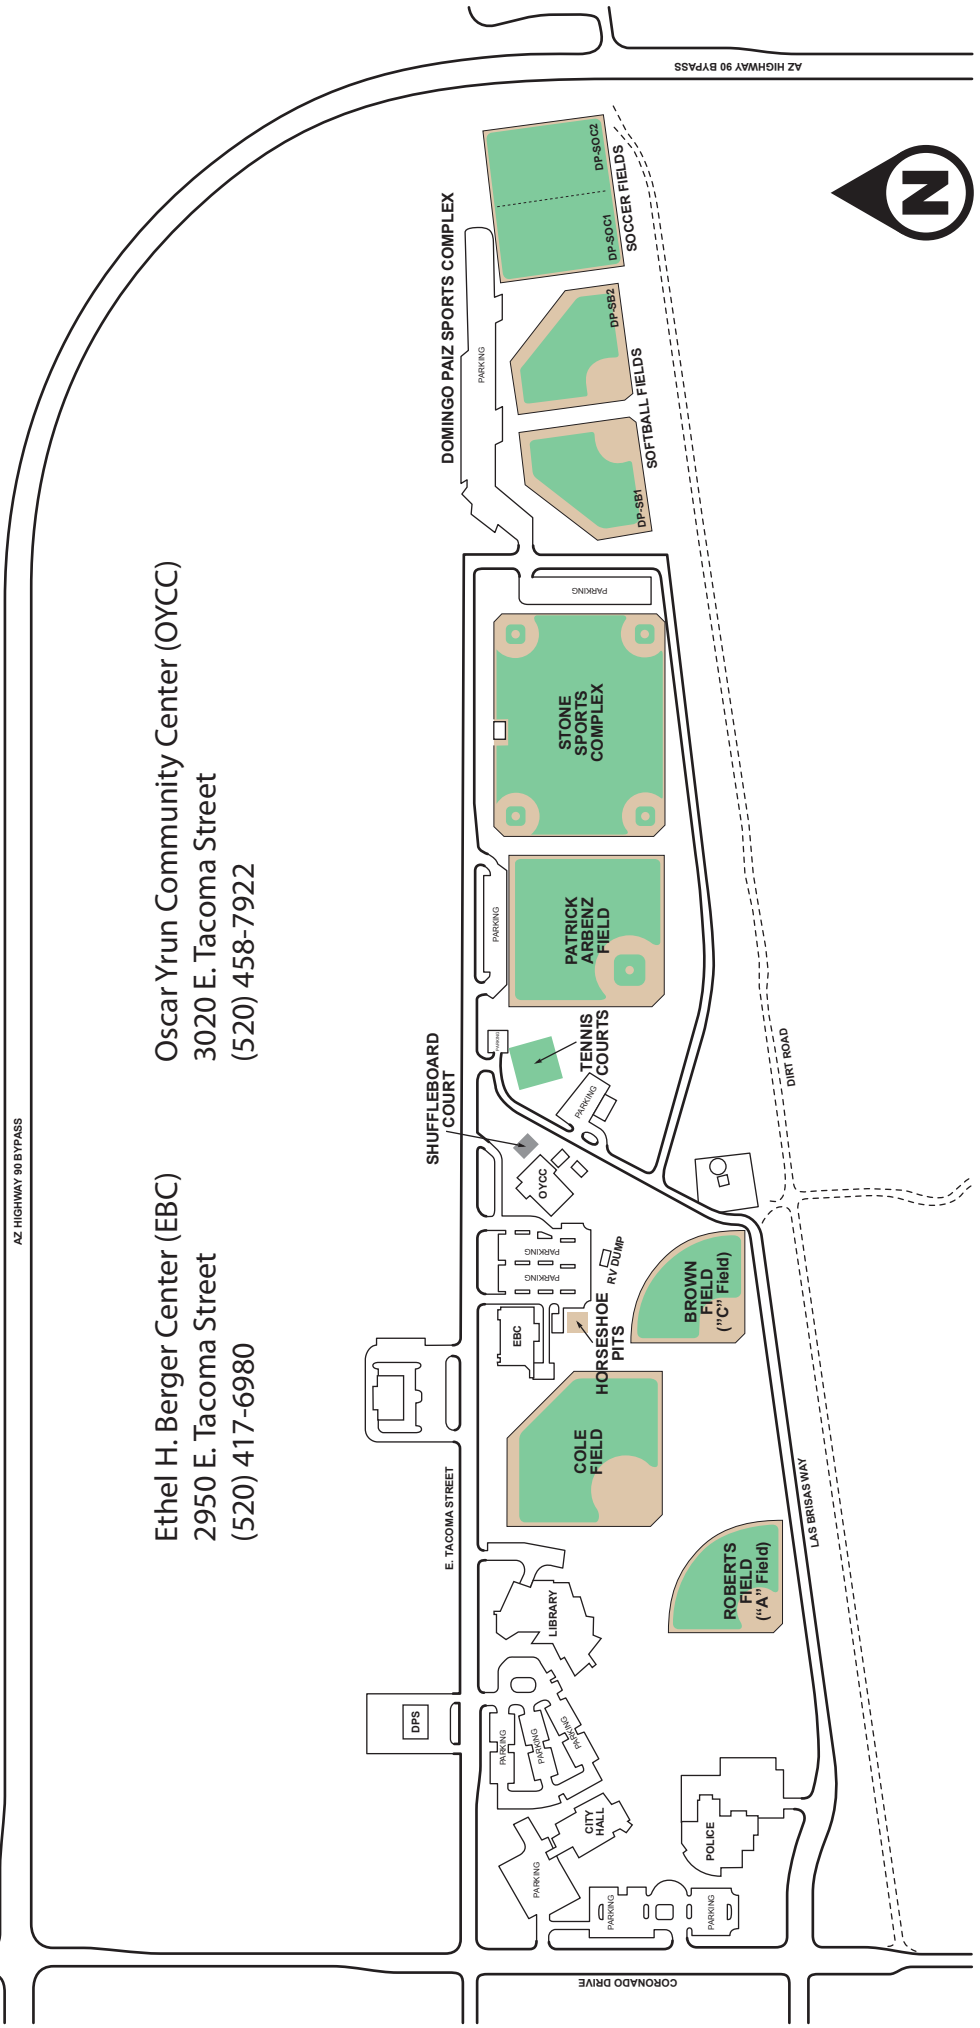

# BALL FIELD MAP

Ethel H. Berger Center (EBC)  
2950 E. Tacoma Street  
(520) 417-6980

Oscar Yrun Community Center (OYCC)  
3020 E. Tacoma Street  
(520) 458-7922

*We're More Than Just A Walk In The Park!*