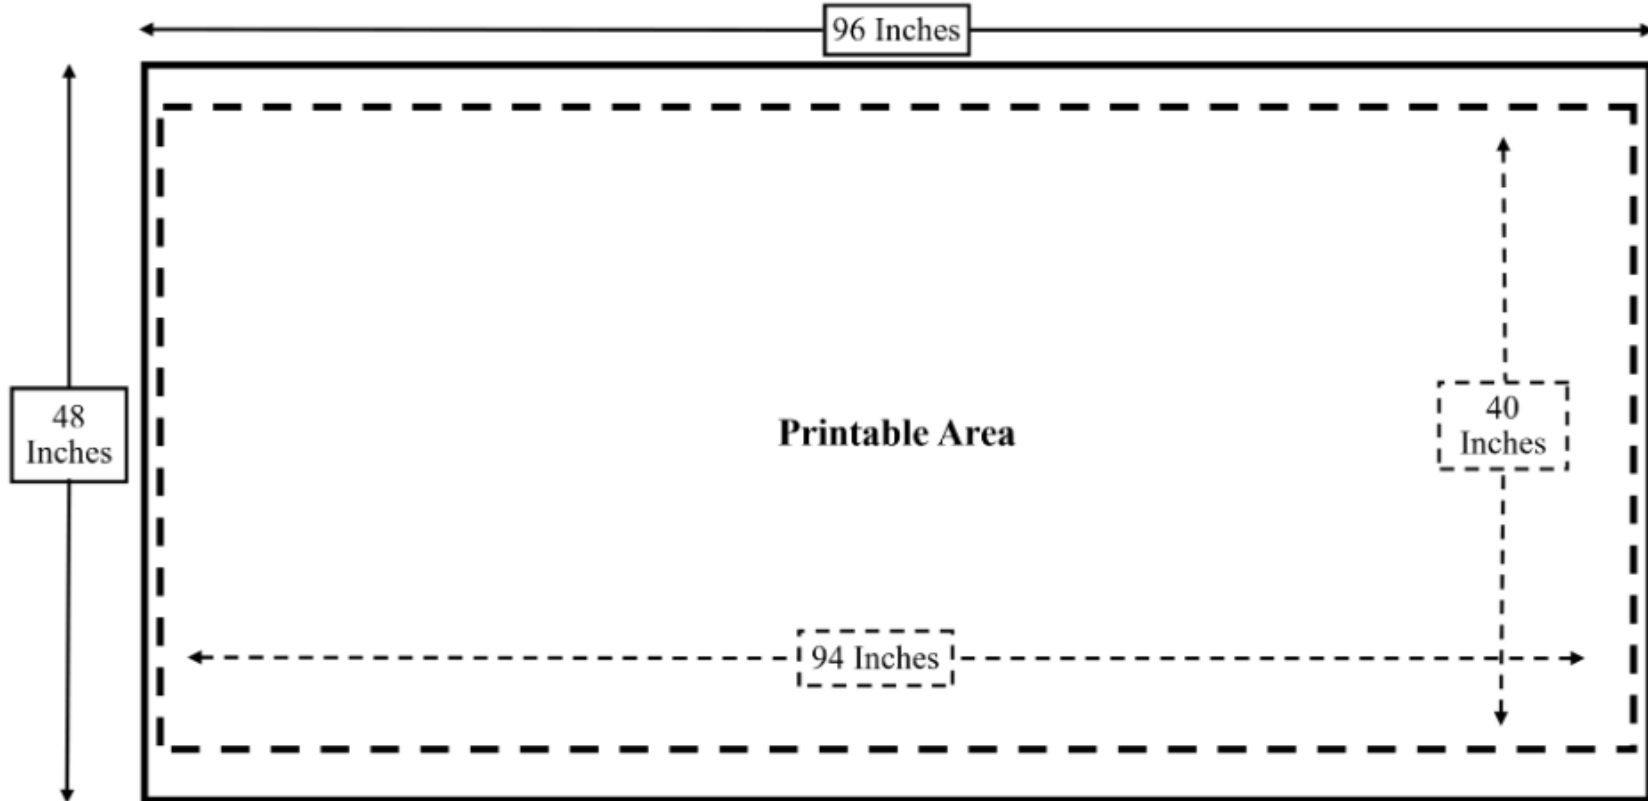

**Franklin Township Baseball League
Outfield Sponsor Sign Specifications**

Total Sign Size: 48" High x 96" Wide (4'x8') / Sign Material: 2 Millimeter Dibond

Printable Area: 40" High x 94" Wide / Margins: 4" from Top & Bottom / 1" from each side