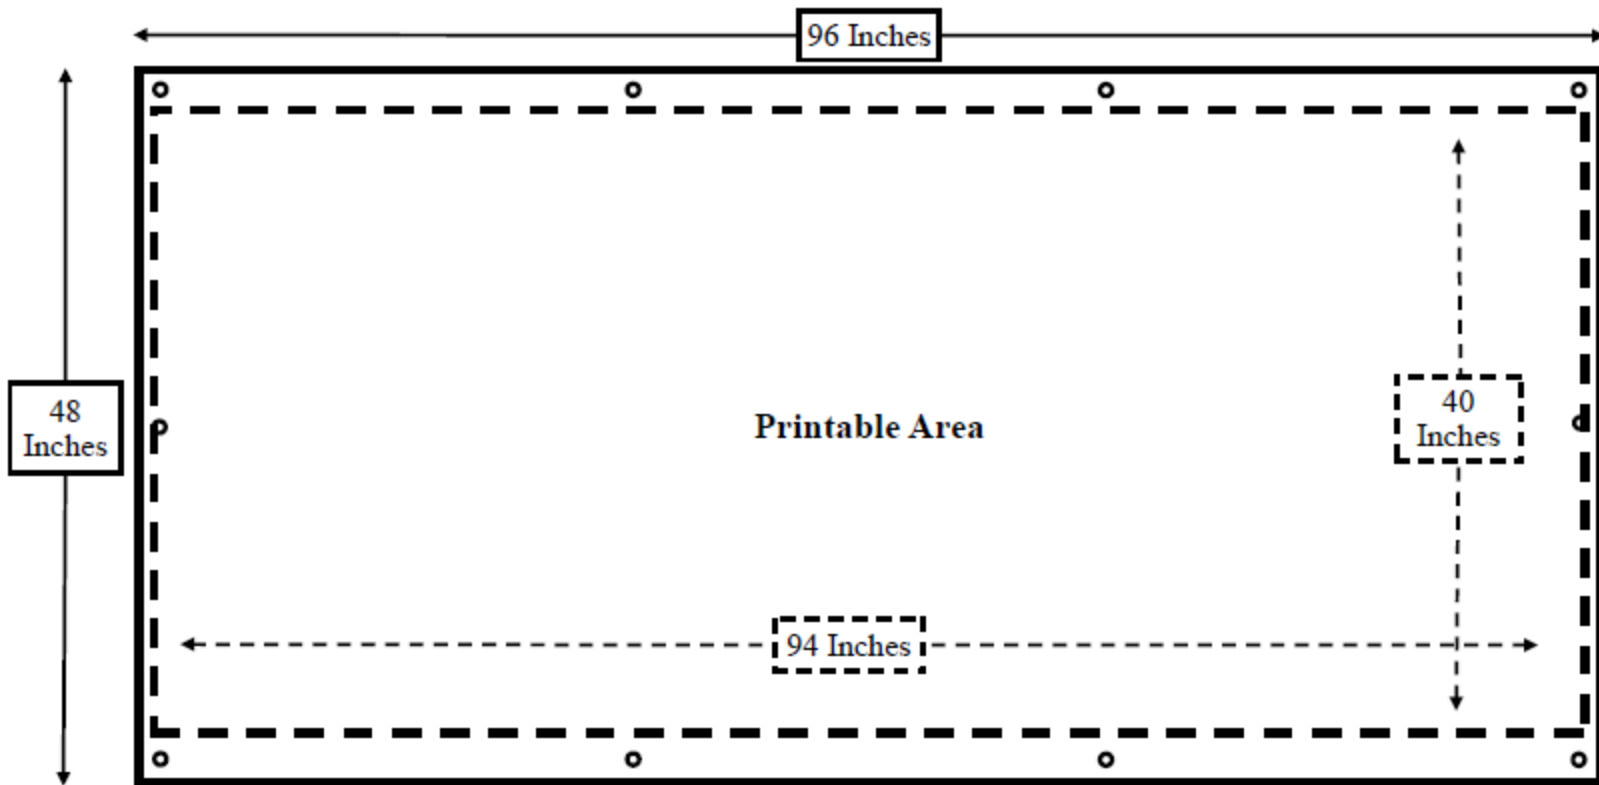

**Franklin Township Baseball League
Outfield Sponsor Sign Specifications**

Total Sign Size: 48" High x 96" Wide (4'x8') / Sign Material: 13 oz Vinyl Mesh

Printable Area: 40" High x 94" Wide / Margins: 4" from Top & Bottom / 1" from each side