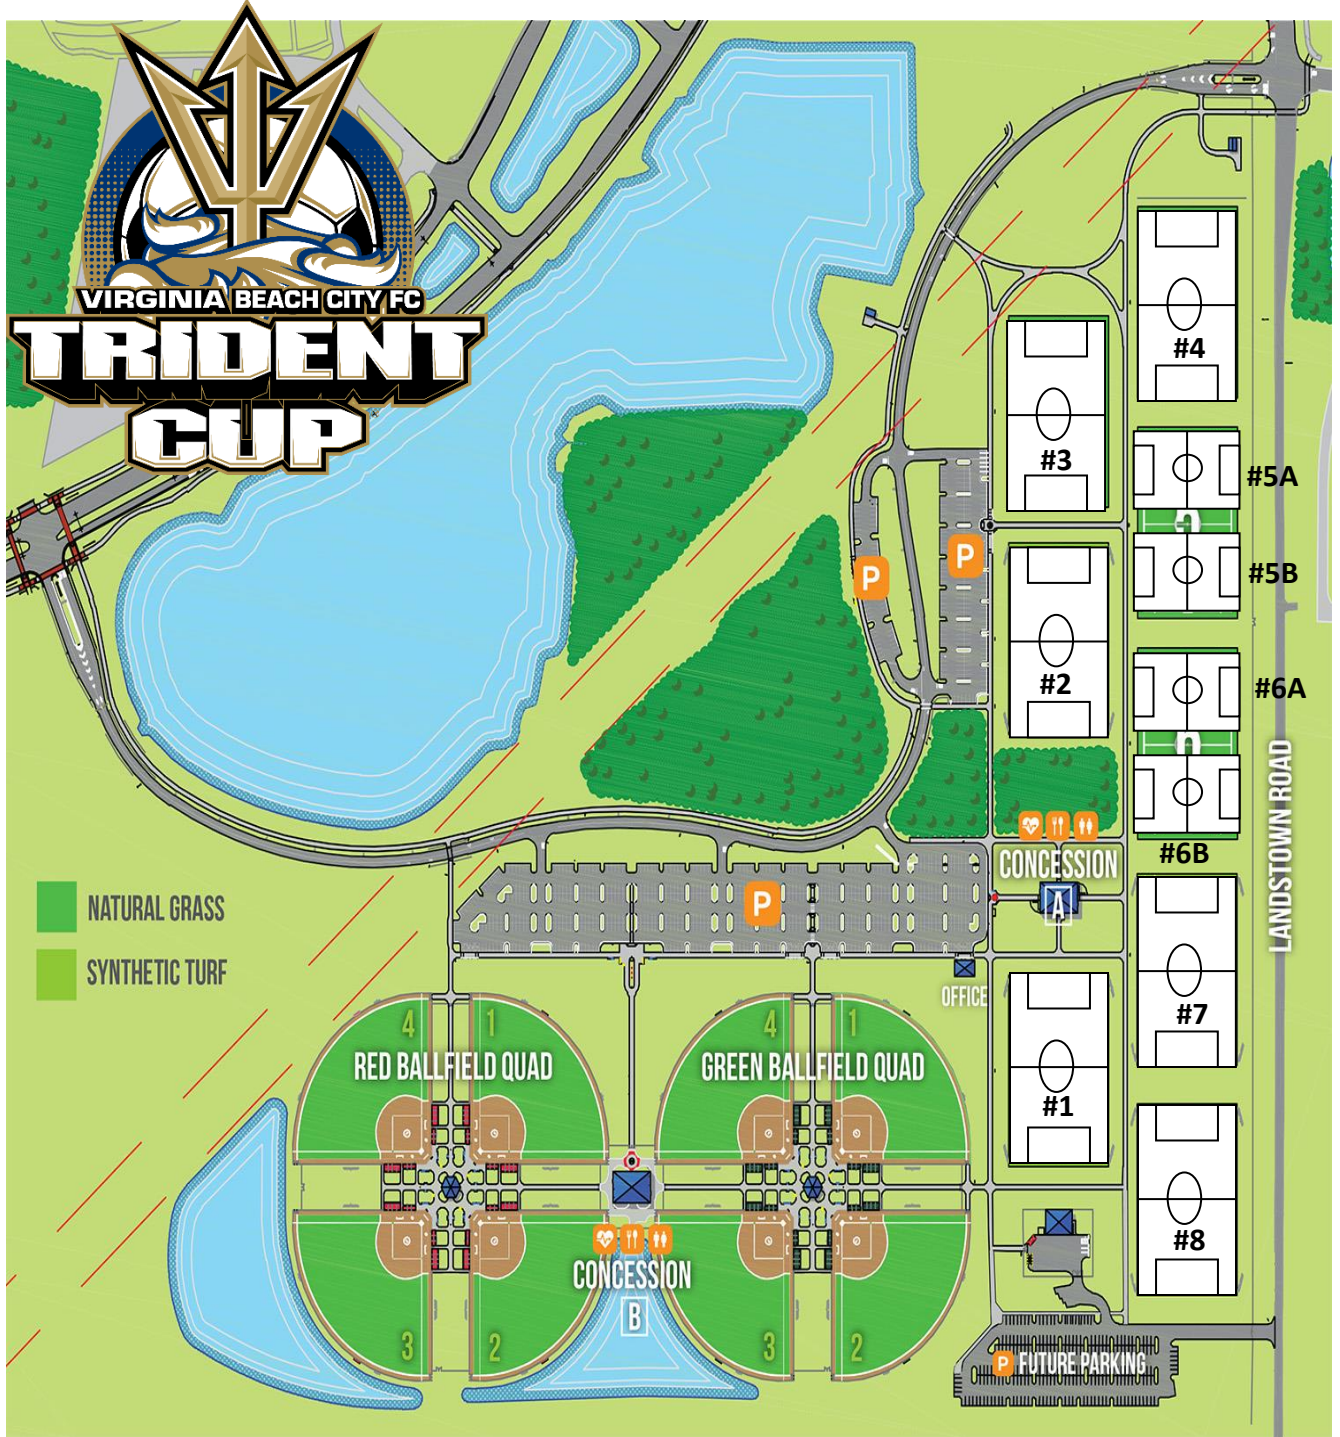

Princess Anne Athletic Complex

4001 Dam Neck Rd, Virginia Beach, VA 23456