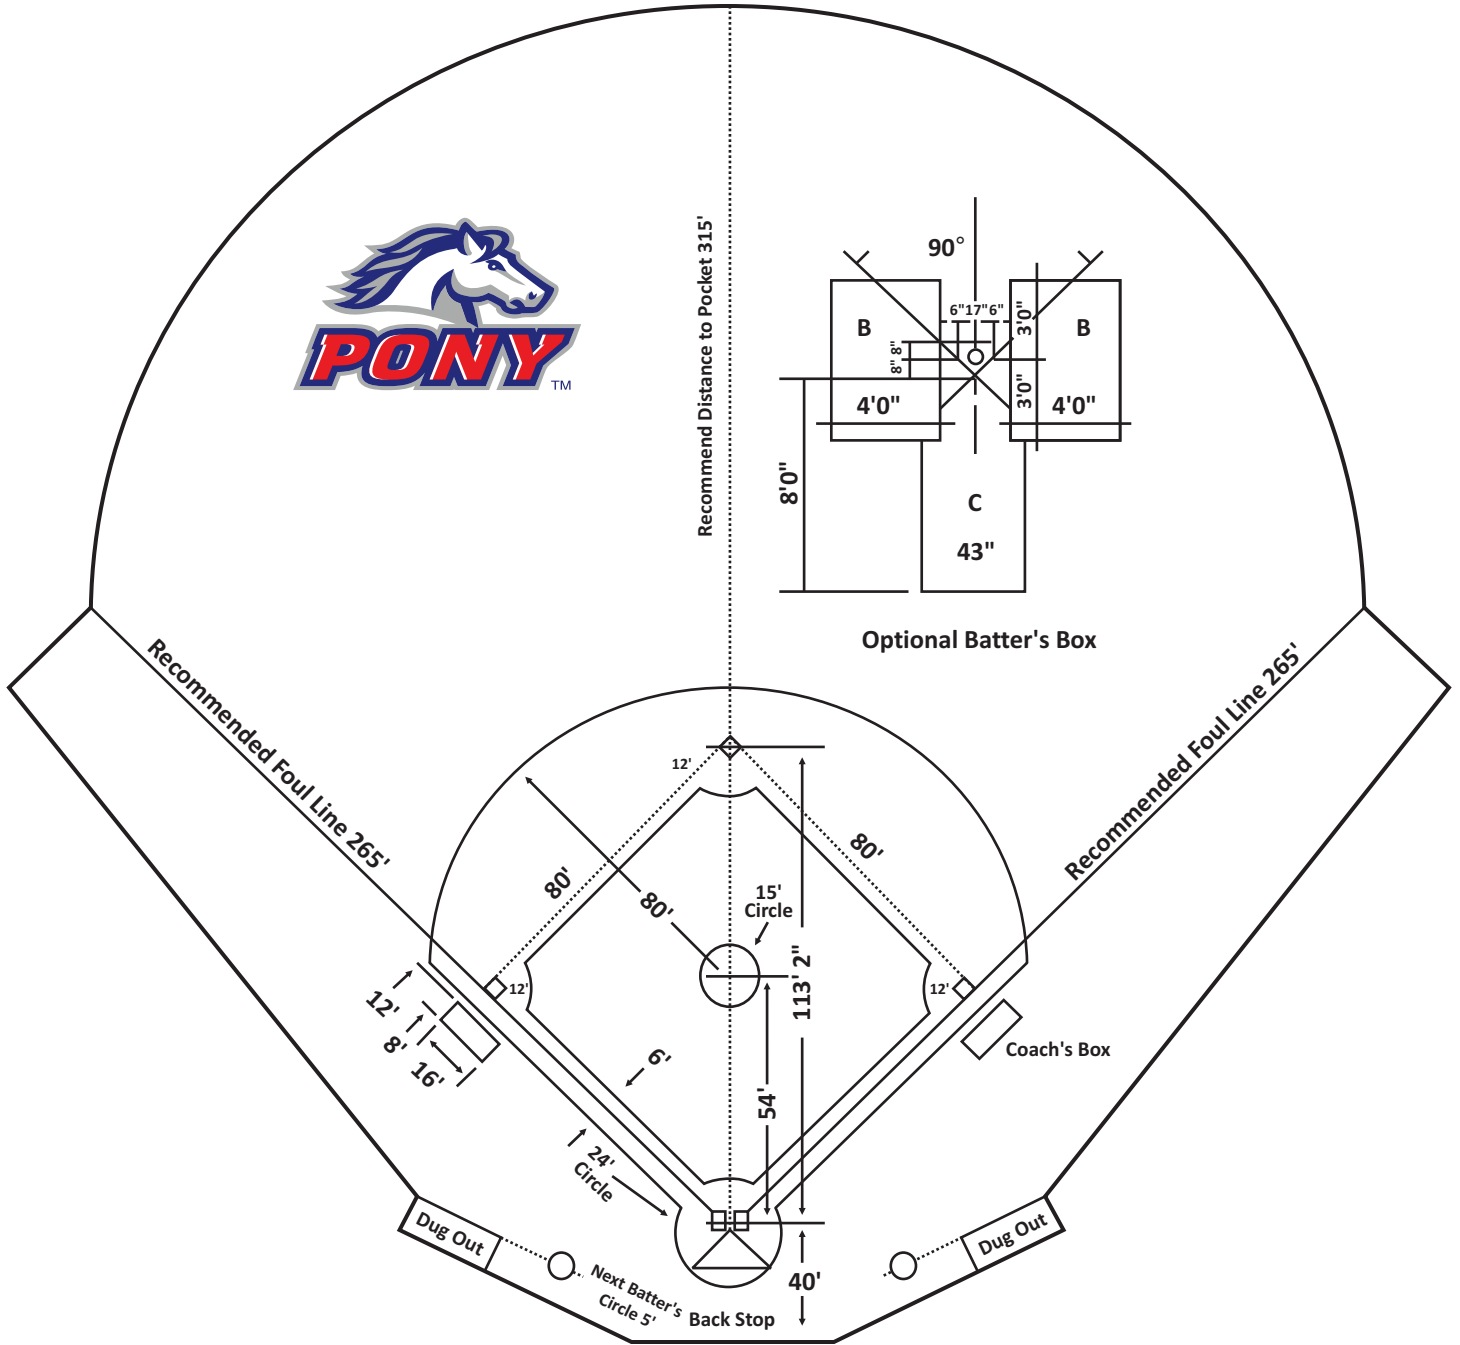

# Shetland Playing Field Dimensions and Distances

Recommend Distance to Pocket 175'

Optional Batter's Box

# Mustang Playing Field Dimensions and Distances

# Bronco Playing Field Dimensions and Distances

Recommend Distance to Pocket 315'

Optional Batter's Box

# Palomino Playing Field Dimensions and Distances