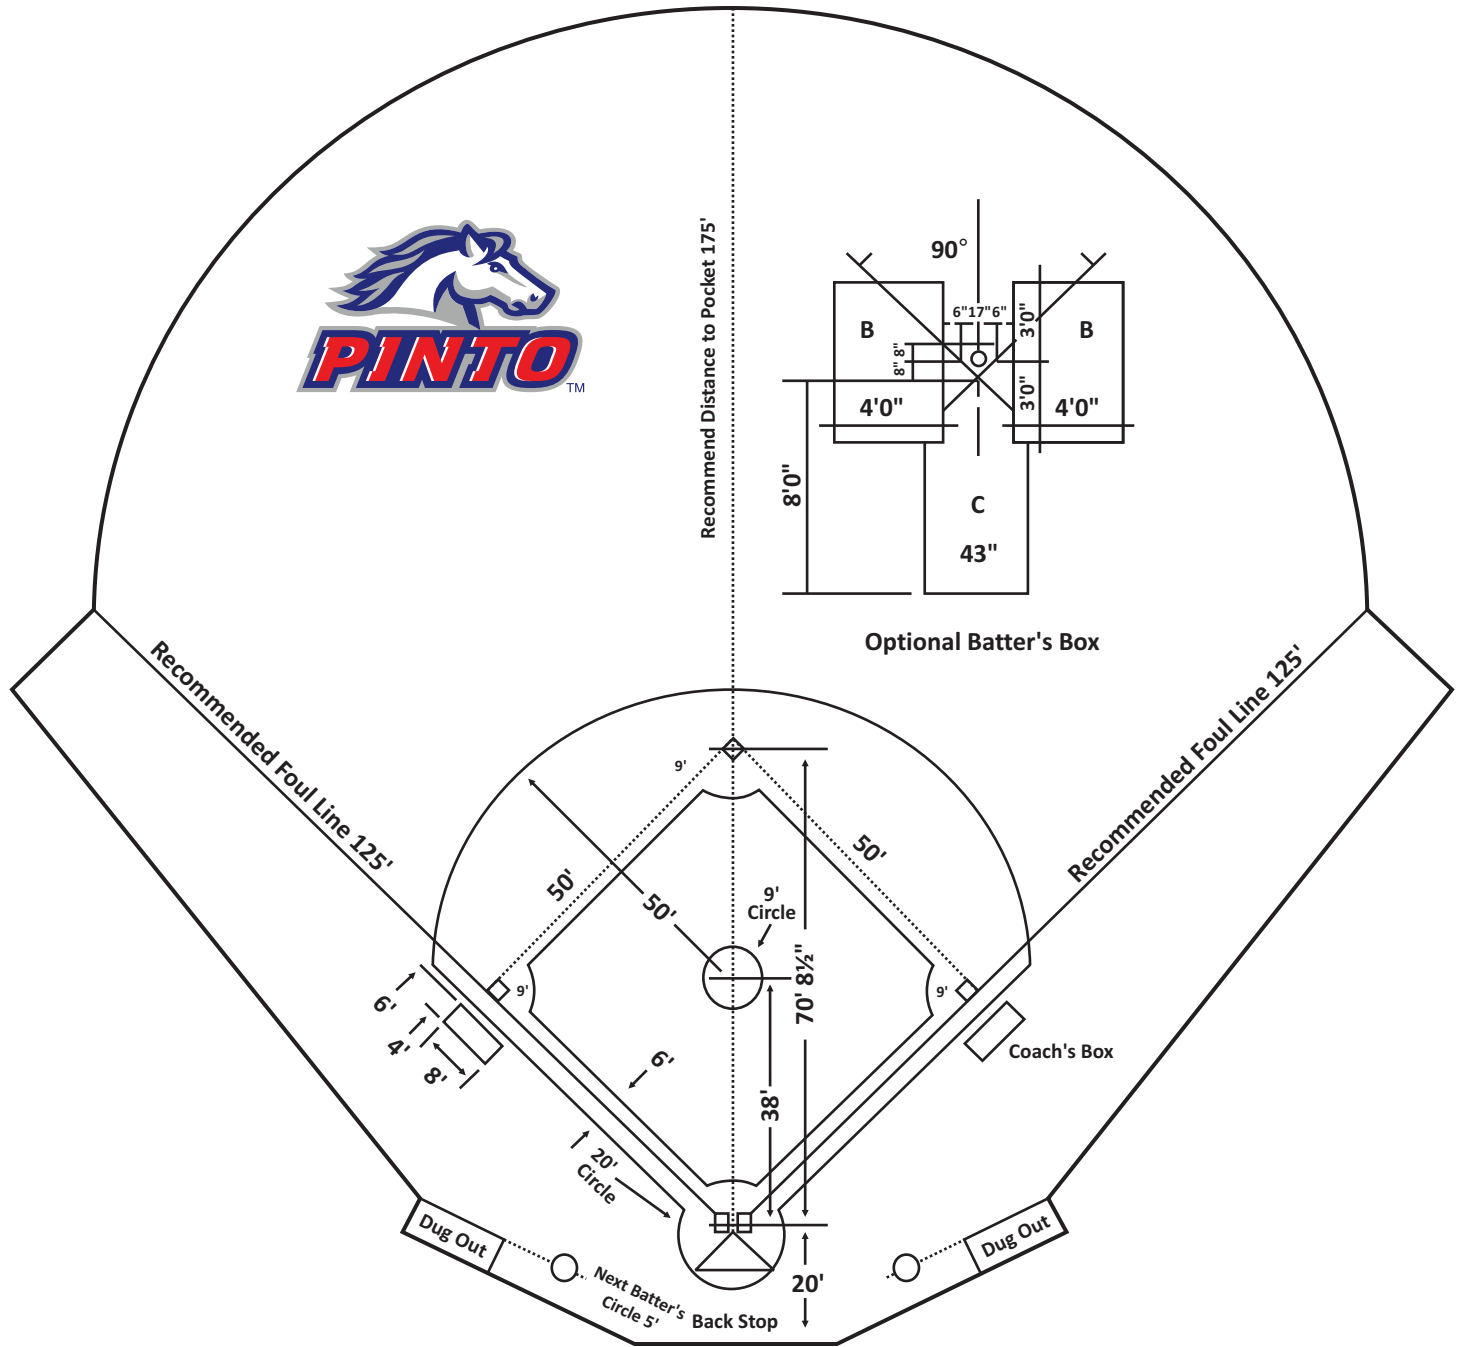

# Shetland Playing Field Dimensions and Distances

# Pinto Playing Field Dimensions and Distances

# Bronco Playing Field Dimensions and Distances

Recommend Distance to Pocket 315'

Optional Batter's Box

# Palomino Playing Field Dimensions and Distances