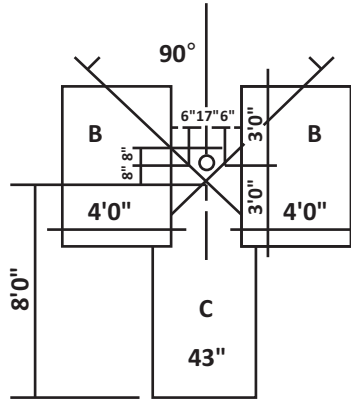

# Shetland Playing Field Dimensions and Distances

Recommend Distance to Pocket 175'

Optional Batter's Box

# Bronco Playing Field Dimensions and Distances

Recommend Distance to Pocket 315'

Optional Batter's Box

# Pony Playing Field Dimensions and Distances

Optional Batter's Box

# Colt Playing Field Dimensions and Distances

Recommend Distance to Pocket 350'

Optional Batter's Box