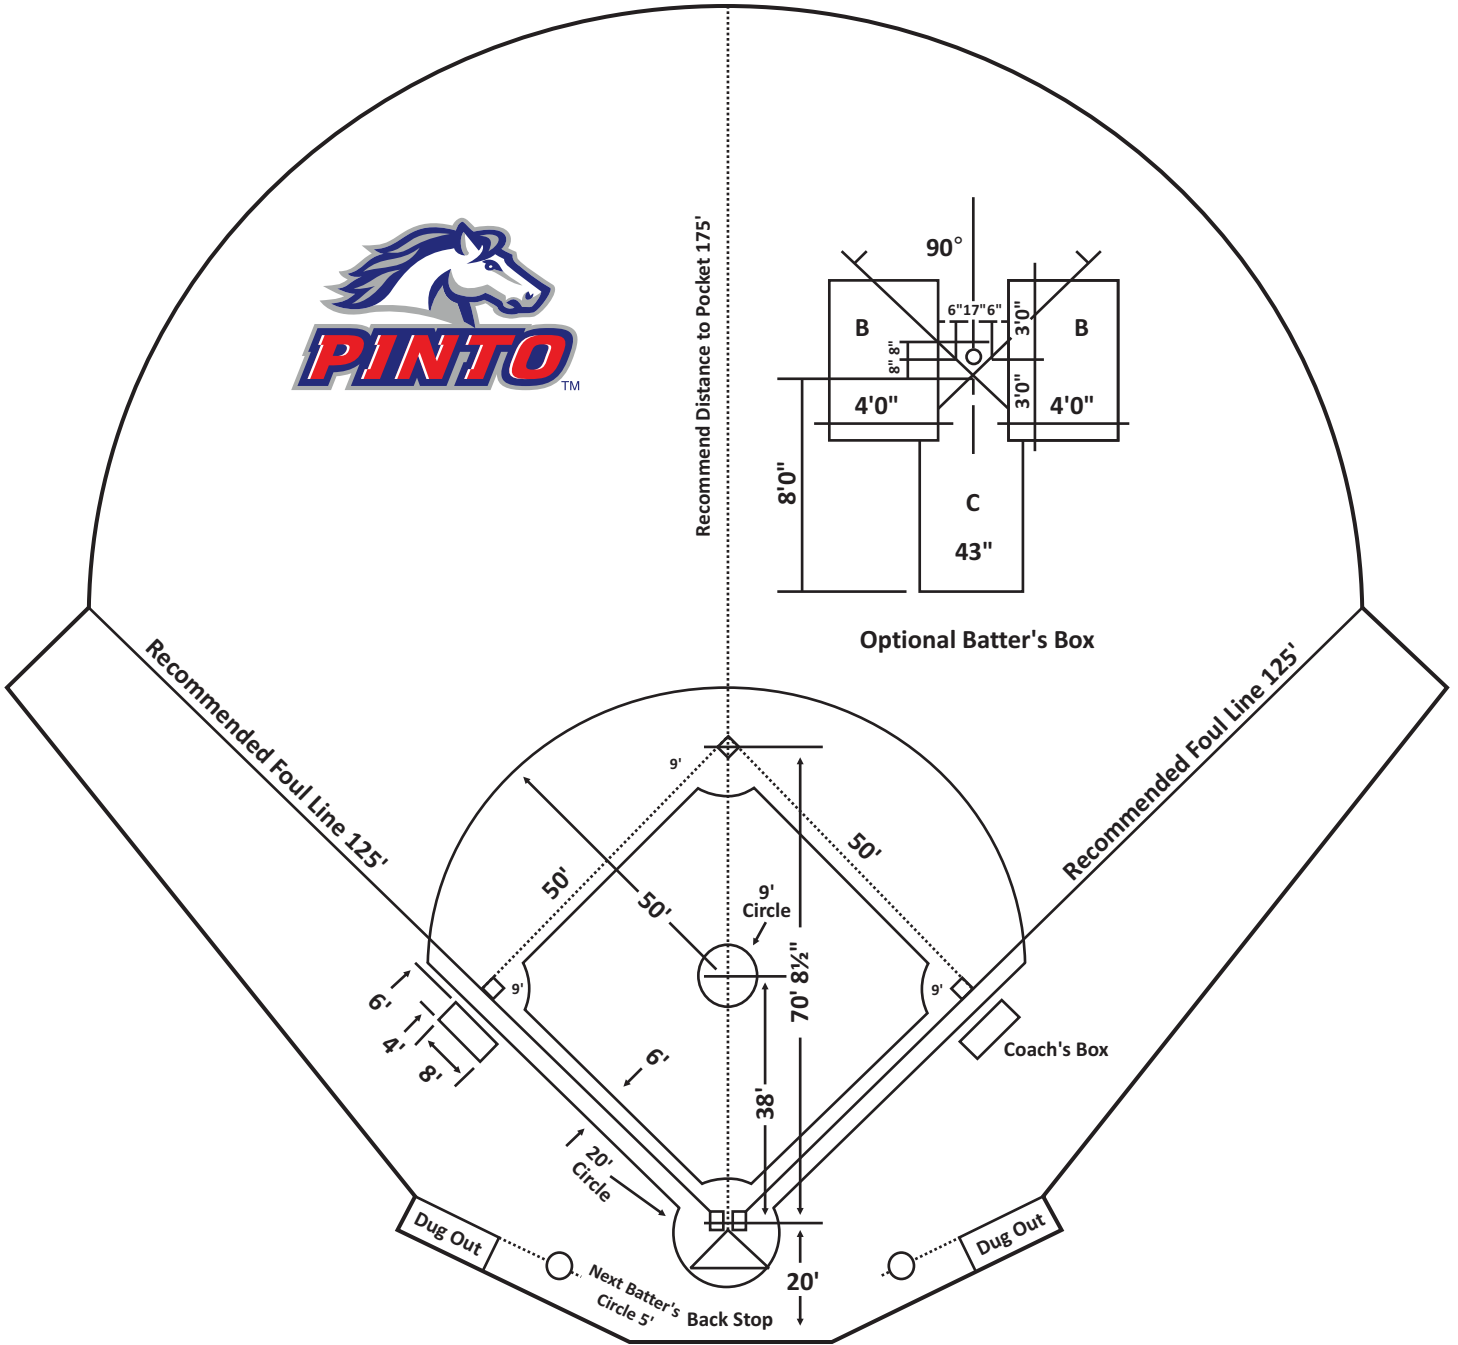

# Shetland Playing Field Dimensions and Distances

Recommend Distance to Pocket 175'

Optional Batter's Box

# Pinto Playing Field Dimensions and Distances

# Bronco Playing Field Dimensions and Distances

Recommend Distance to Pocket 315'

Optional Batter's Box

# Palomino Playing Field Dimensions and Distances