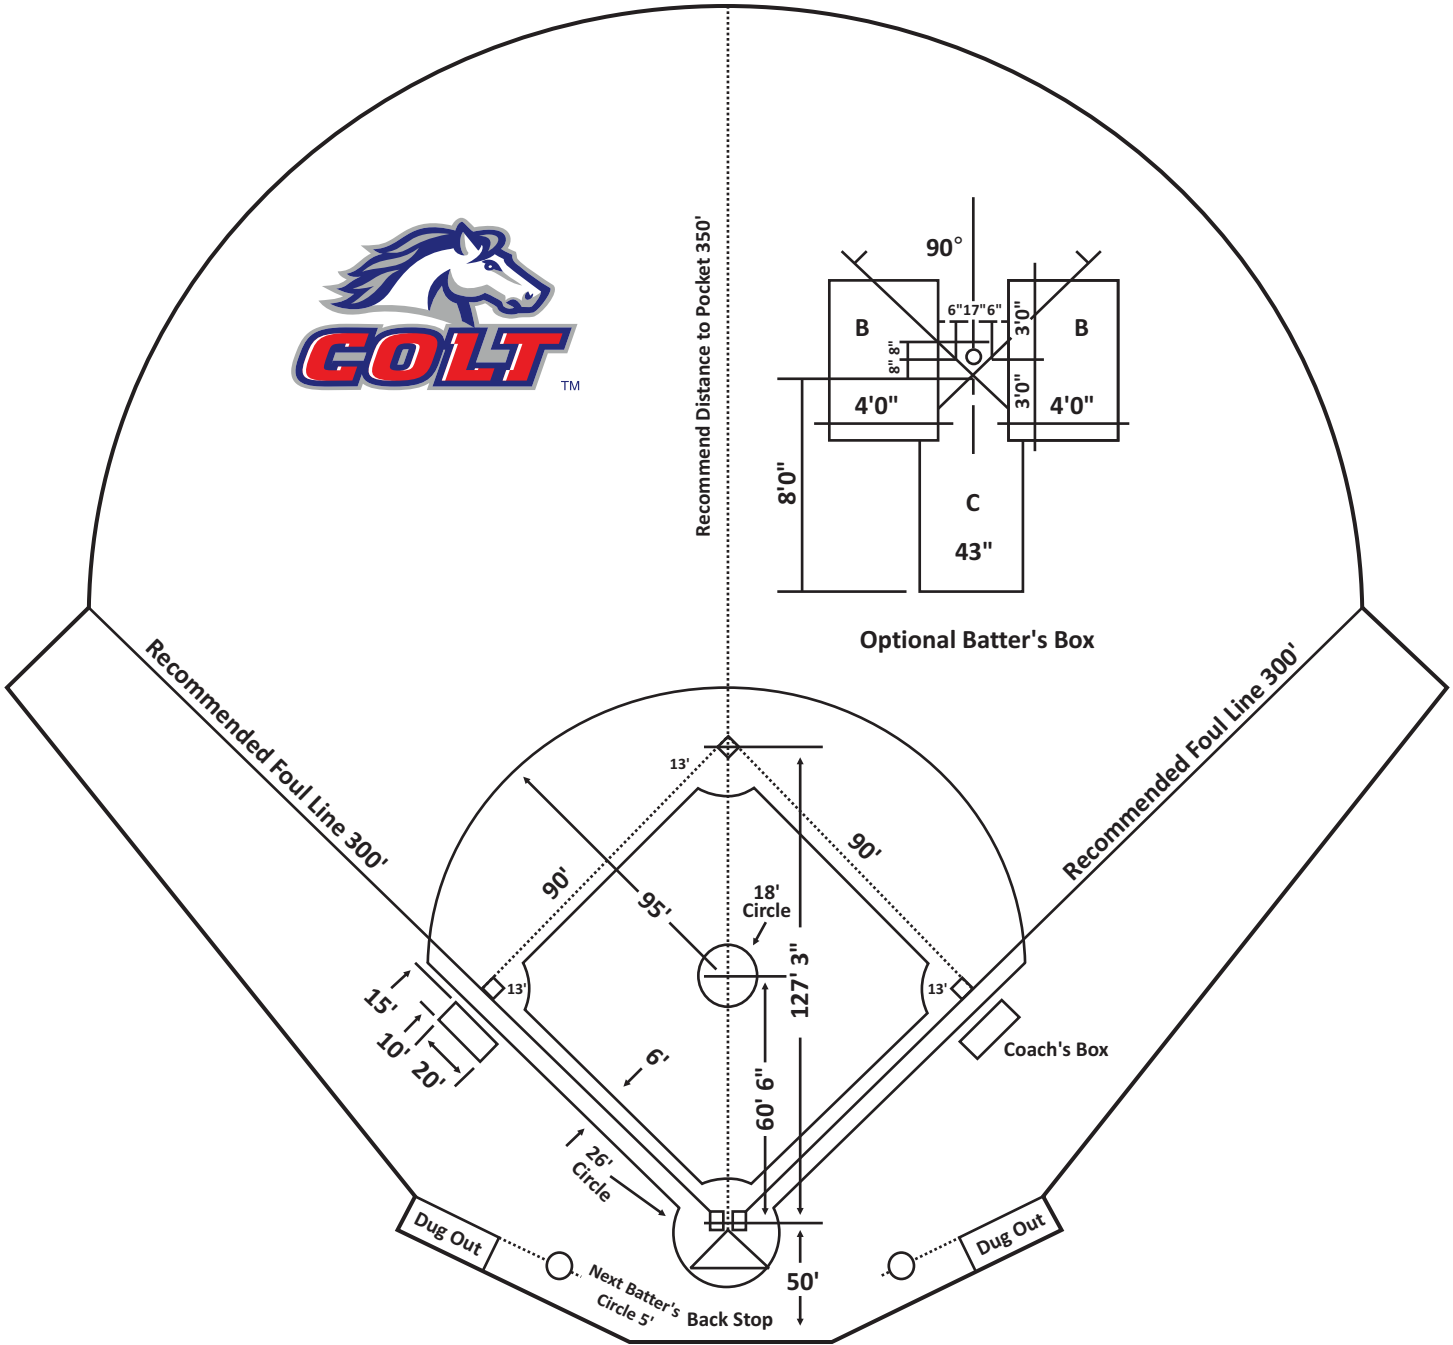

# Shetland Playing Field Dimensions and Distances

Recommend Distance to Pocket 175'

Optional Batter's Box

# Bronco Playing Field Dimensions and Distances

Recommend Distance to Pocket 315'

Optional Batter's Box

# Pony Playing Field Dimensions and Distances

Optional Batter's Box

# Colt Playing Field Dimensions and Distances

Recommend Distance to Pocket 350'

Optional Batter's Box