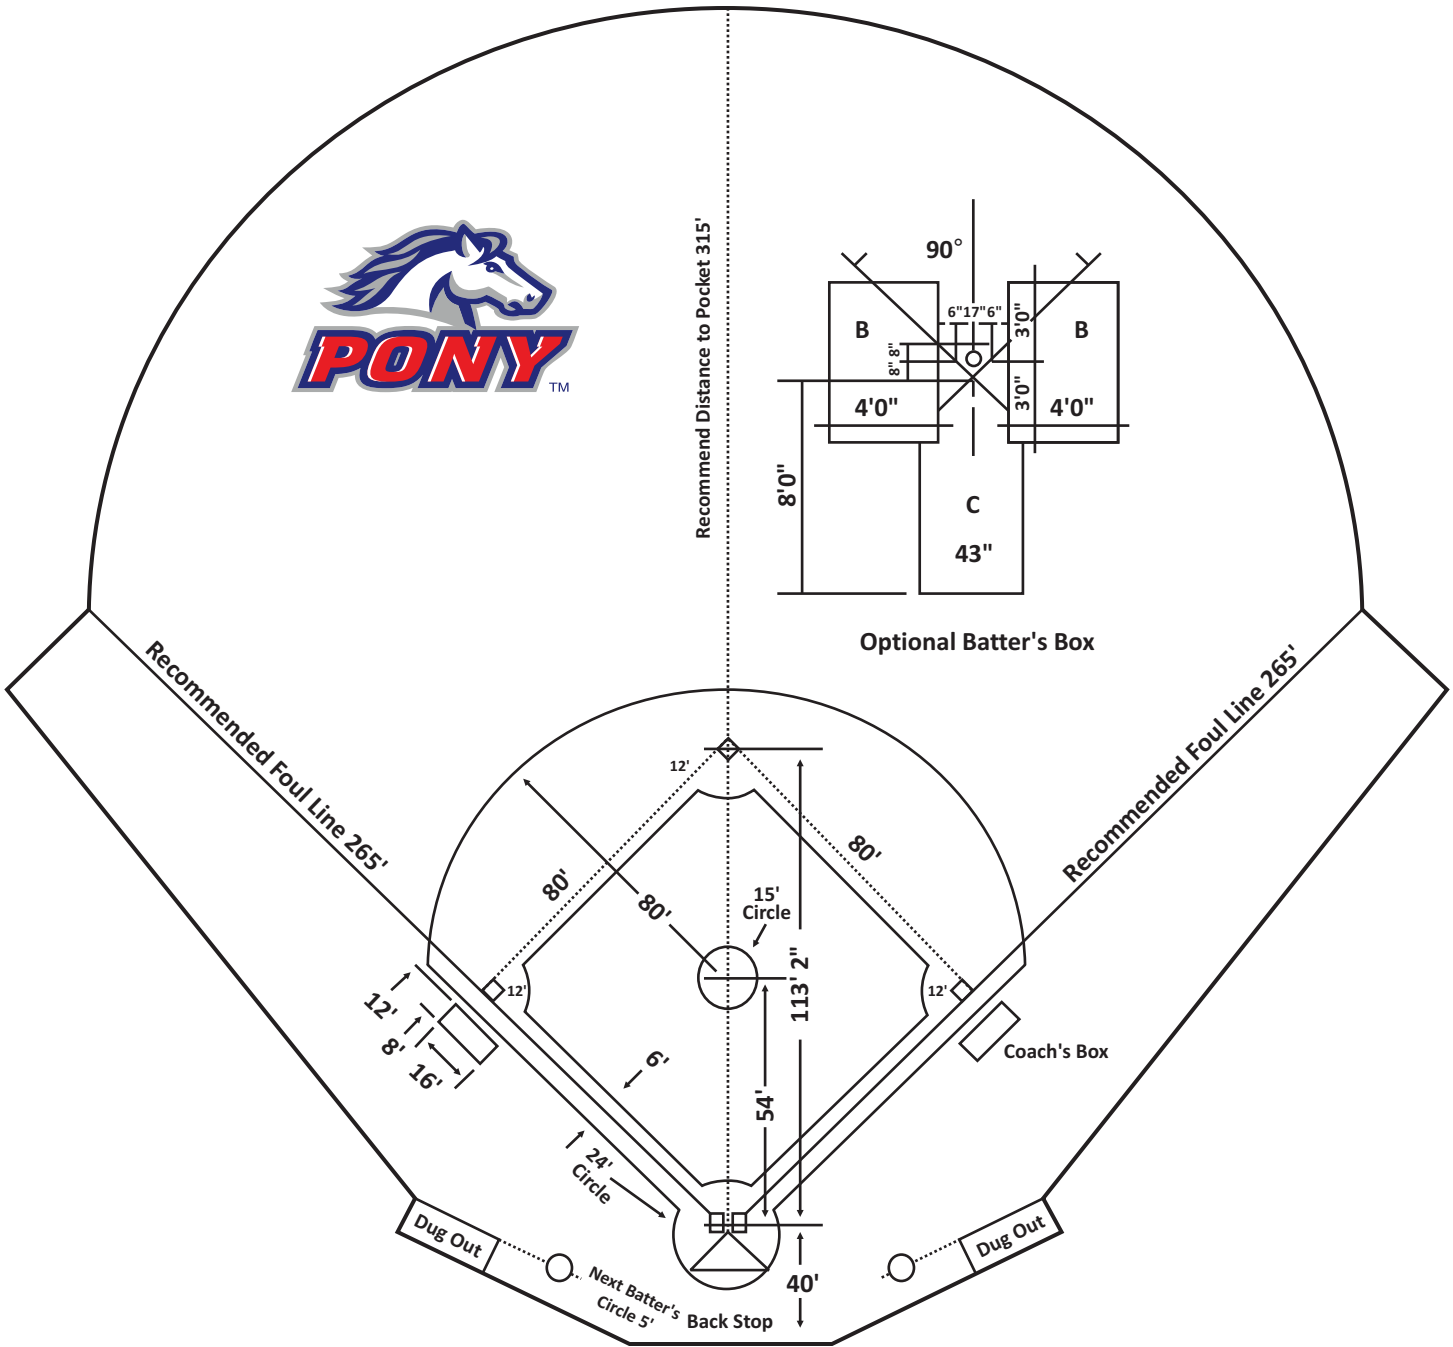

# Mustang Playing Field Dimensions and Distances

# Bronco Playing Field Dimensions and Distances

Recommend Distance to Pocket 315'

Optional Batter's Box

# Colt Playing Field Dimensions and Distances

Recommend Distance to Pocket 350'

Optional Batter's Box

# Palomino Playing Field Dimensions and Distances