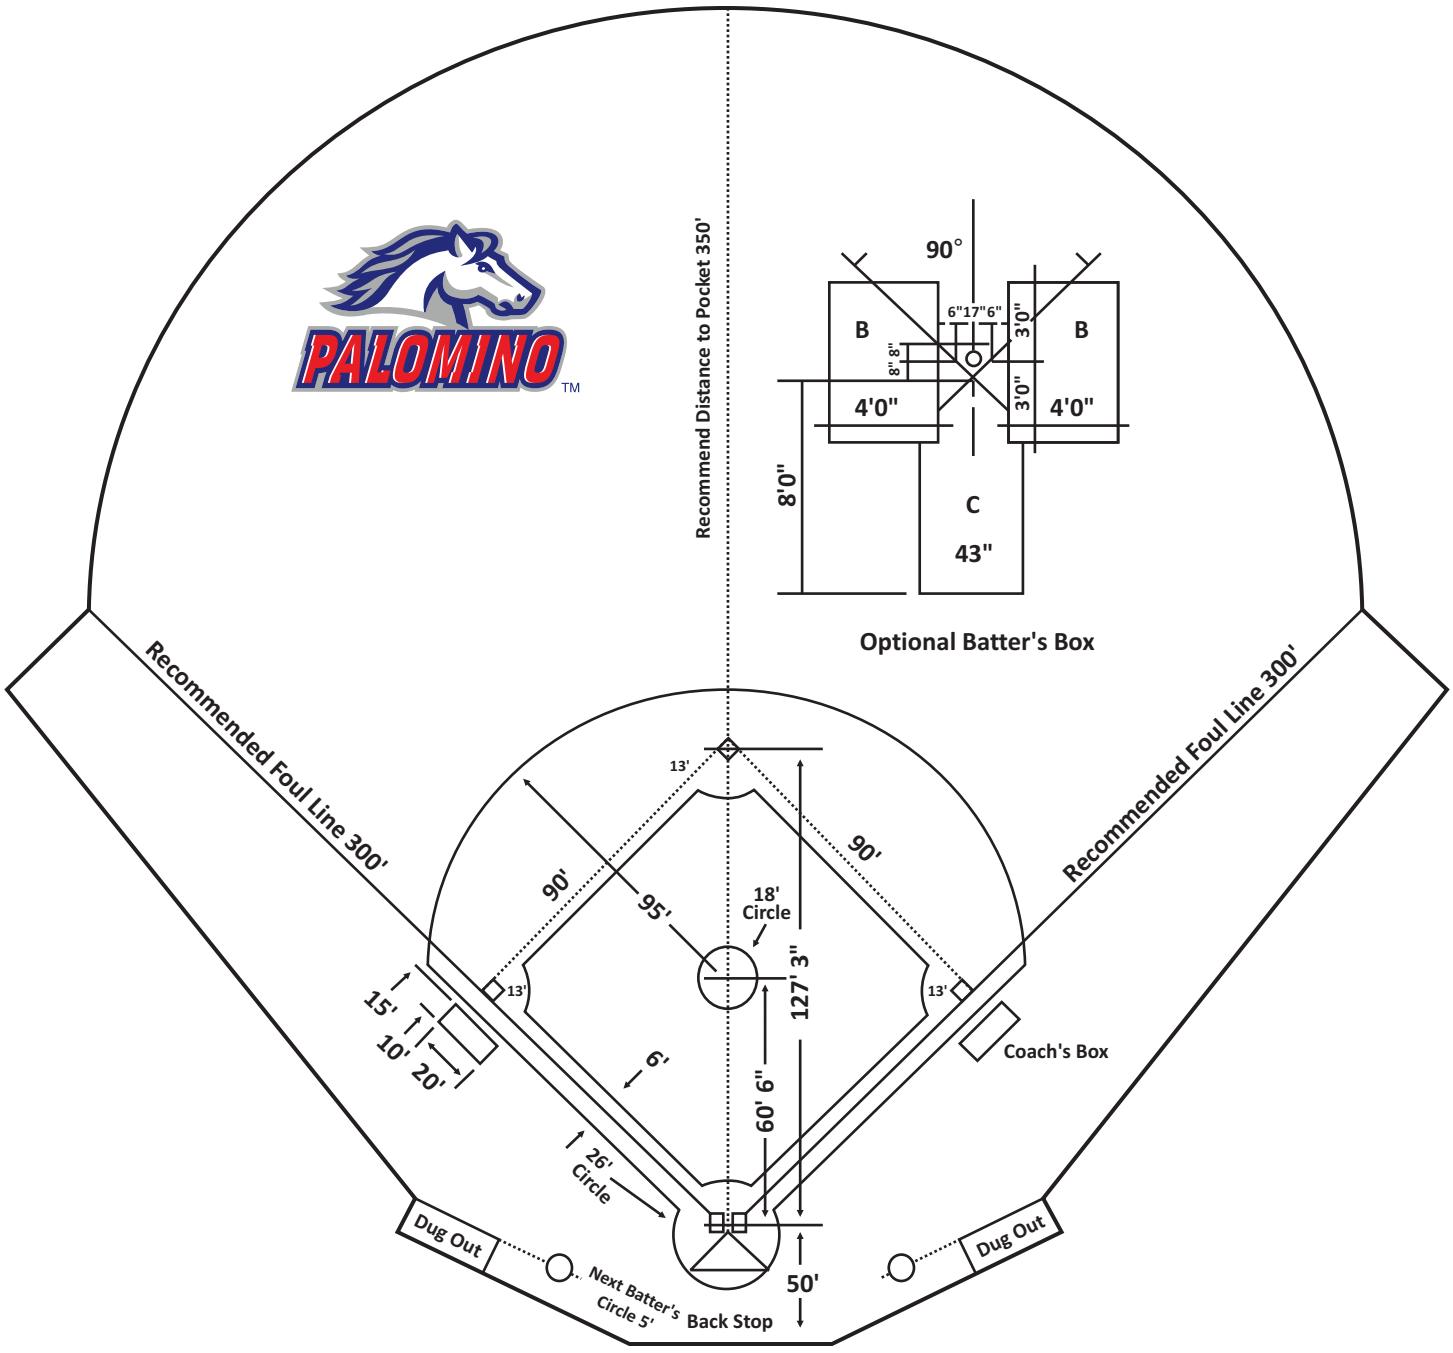

# Bronco Playing Field Dimensions and Distances

Recommend Distance to Pocket 315'

Optional Batter's Box

# Pony Playing Field Dimensions and Distances

# Colt Playing Field Dimensions and Distances

Recommend Distance to Pocket 350'

Optional Batter's Box

# Palomino Playing Field Dimensions and Distances