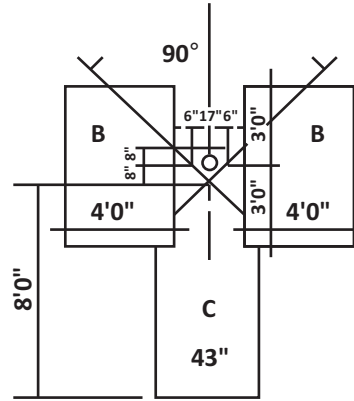

# Shetland Playing Field Dimensions and Distances

Recommend Distance to Pocket 175'

Optional Batter's Box

# Pinto Playing Field Dimensions and Distances

# Bronco Playing Field Dimensions and Distances

Recommend Distance to Pocket 315'

Optional Batter's Box

# Colt Playing Field Dimensions and Distances

Recommend Distance to Pocket 350'

Optional Batter's Box