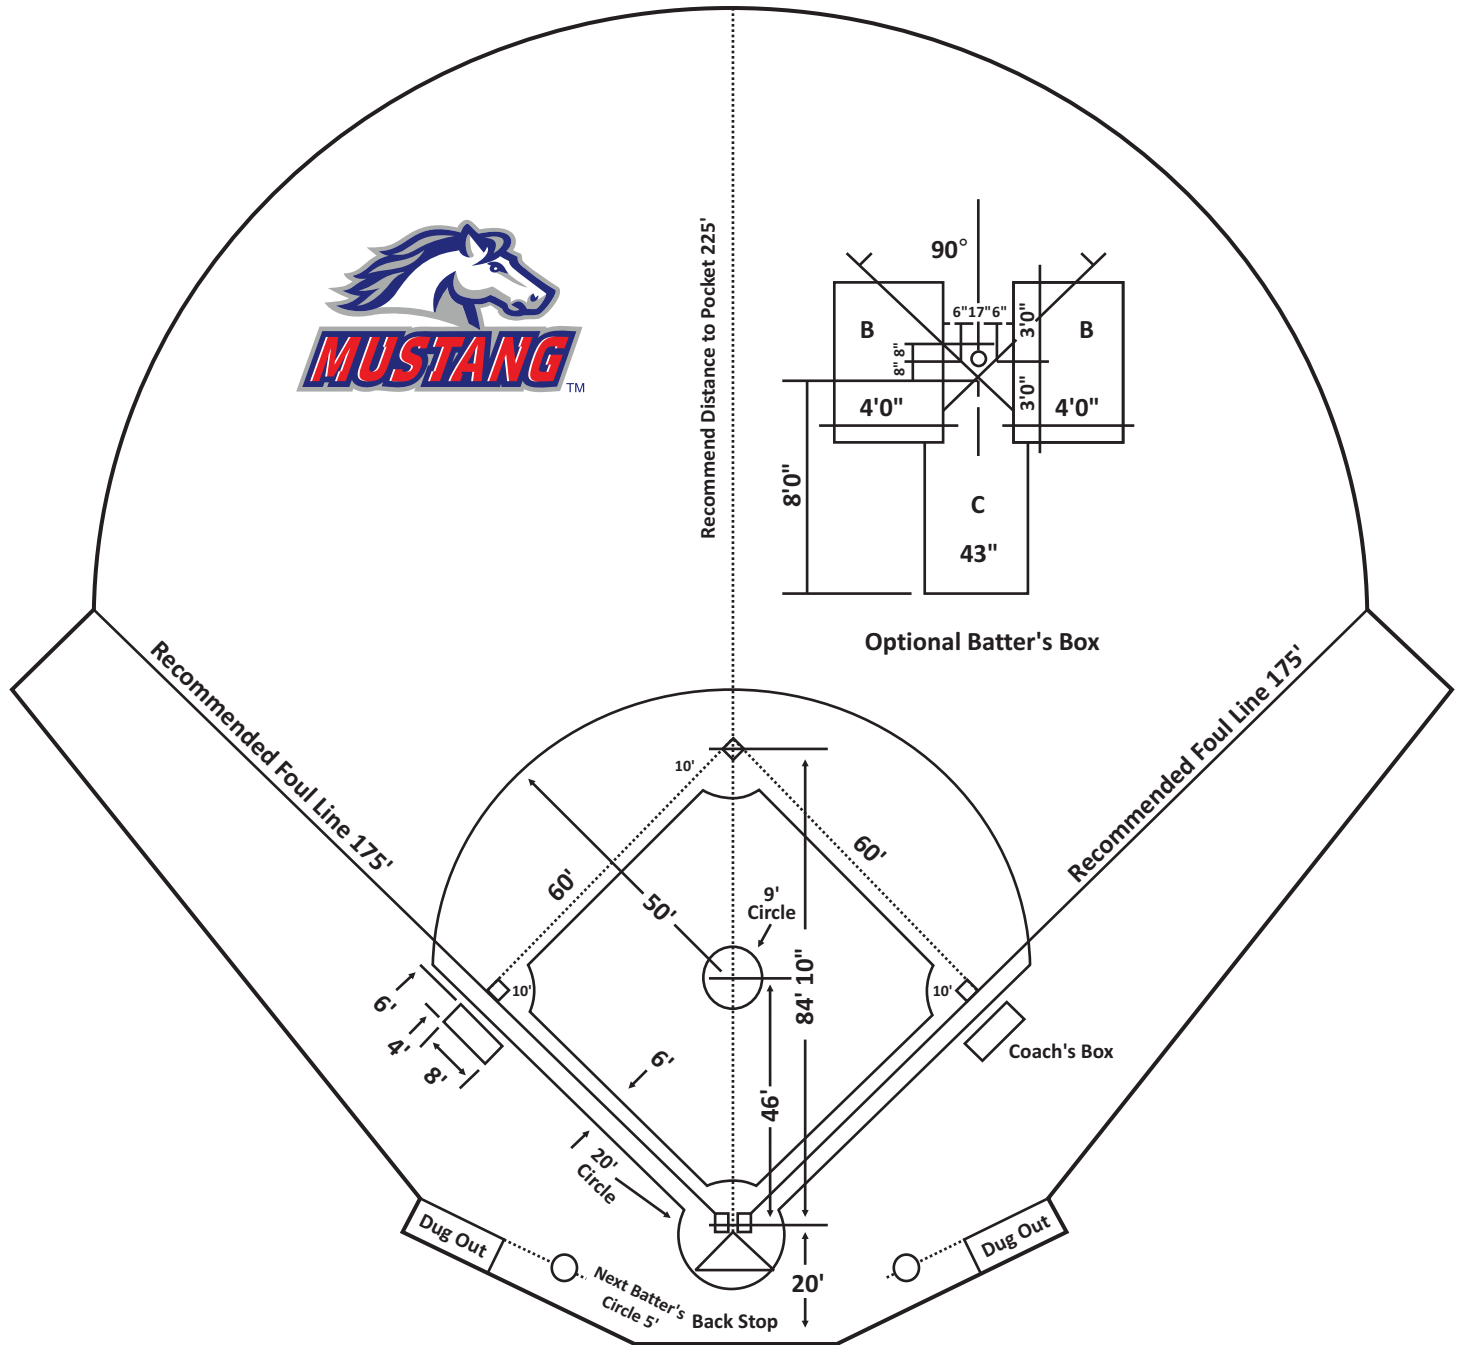

Mustang Playing Field Dimensions and Distances