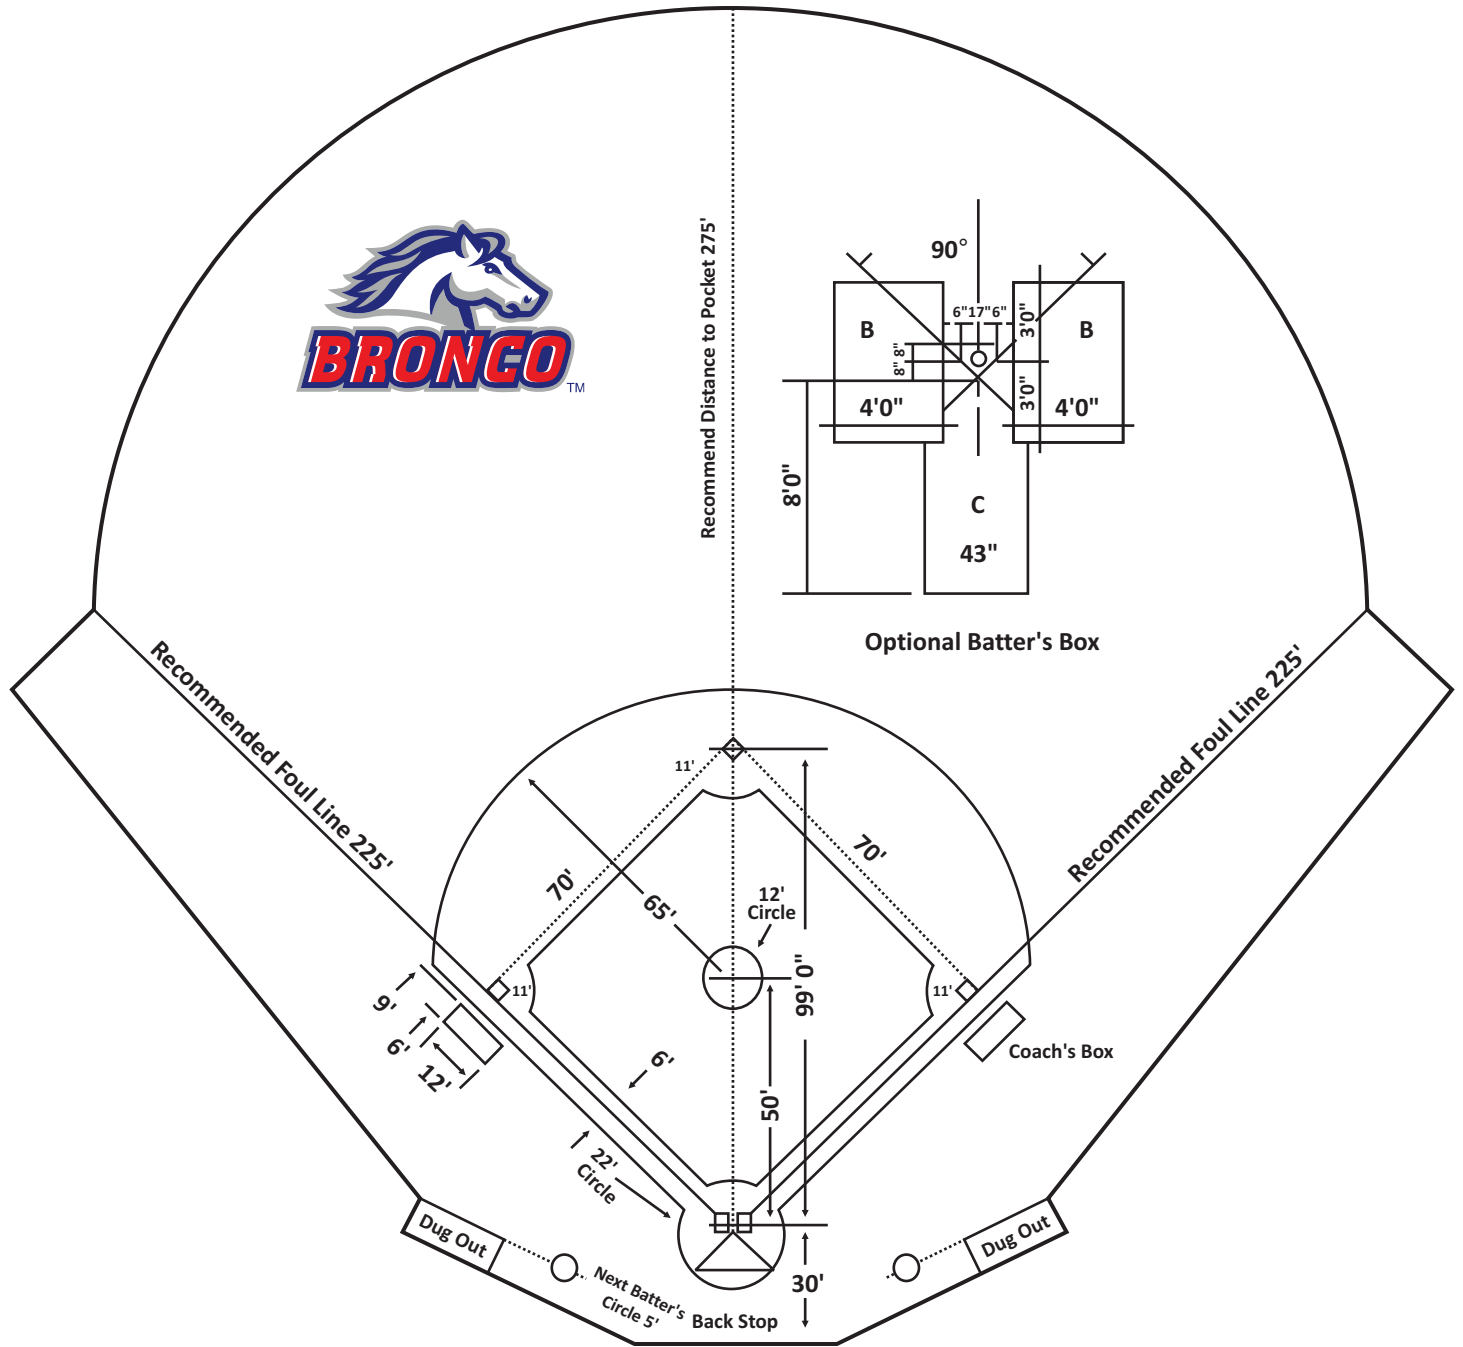

# Shetland Playing Field Dimensions and Distances

Recommend Distance to Pocket 175'

Optional Batter's Box

# Bronco Playing Field Dimensions and Distances

Recommend Distance to Pocket 315'

Optional Batter's Box

# Colt Playing Field Dimensions and Distances

Recommend Distance to Pocket 350'

Optional Batter's Box

# Palomino Playing Field Dimensions and Distances