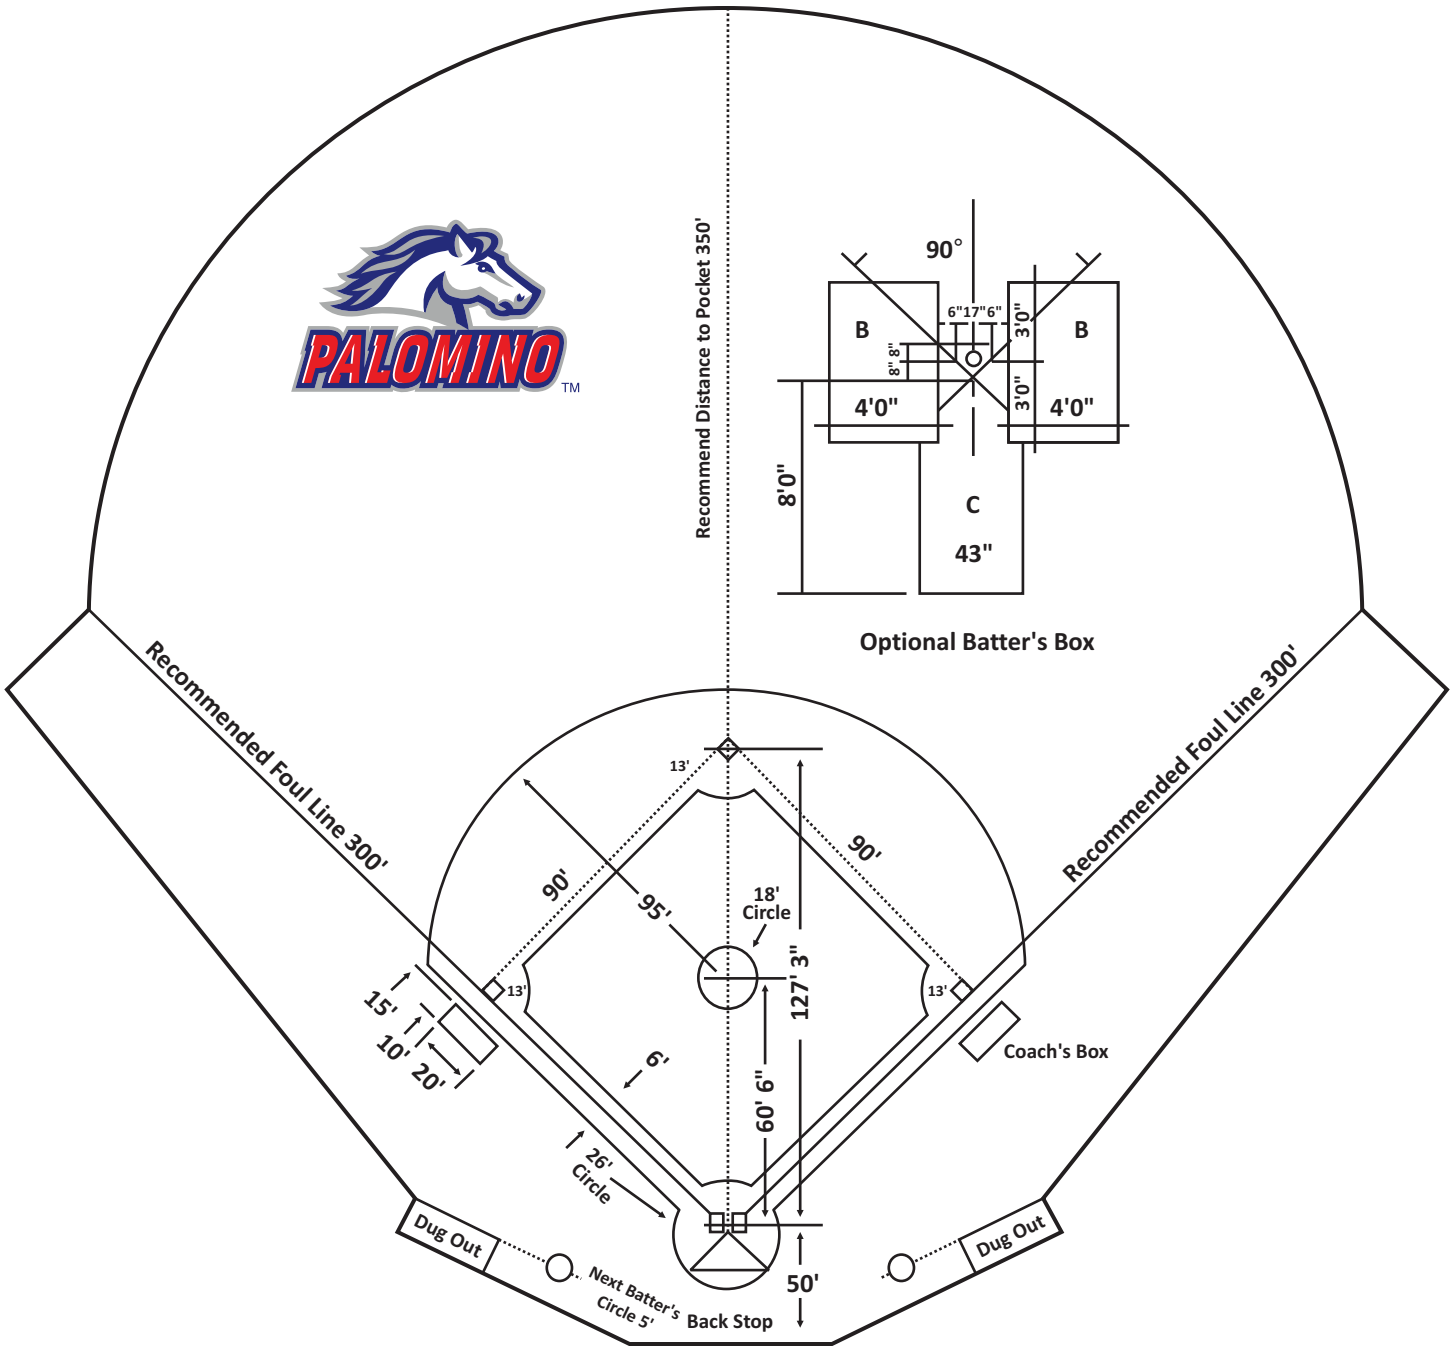

# Shetland Playing Field Dimensions and Distances

Recommend Distance to Pocket 175'

Optional Batter's Box

# Bronco Playing Field Dimensions and Distances

Recommend Distance to Pocket 315'

Optional Batter's Box

# Pony Playing Field Dimensions and Distances

Optional Batter's Box

# Colt Playing Field Dimensions and Distances

Recommend Distance to Pocket 350'

Optional Batter's Box