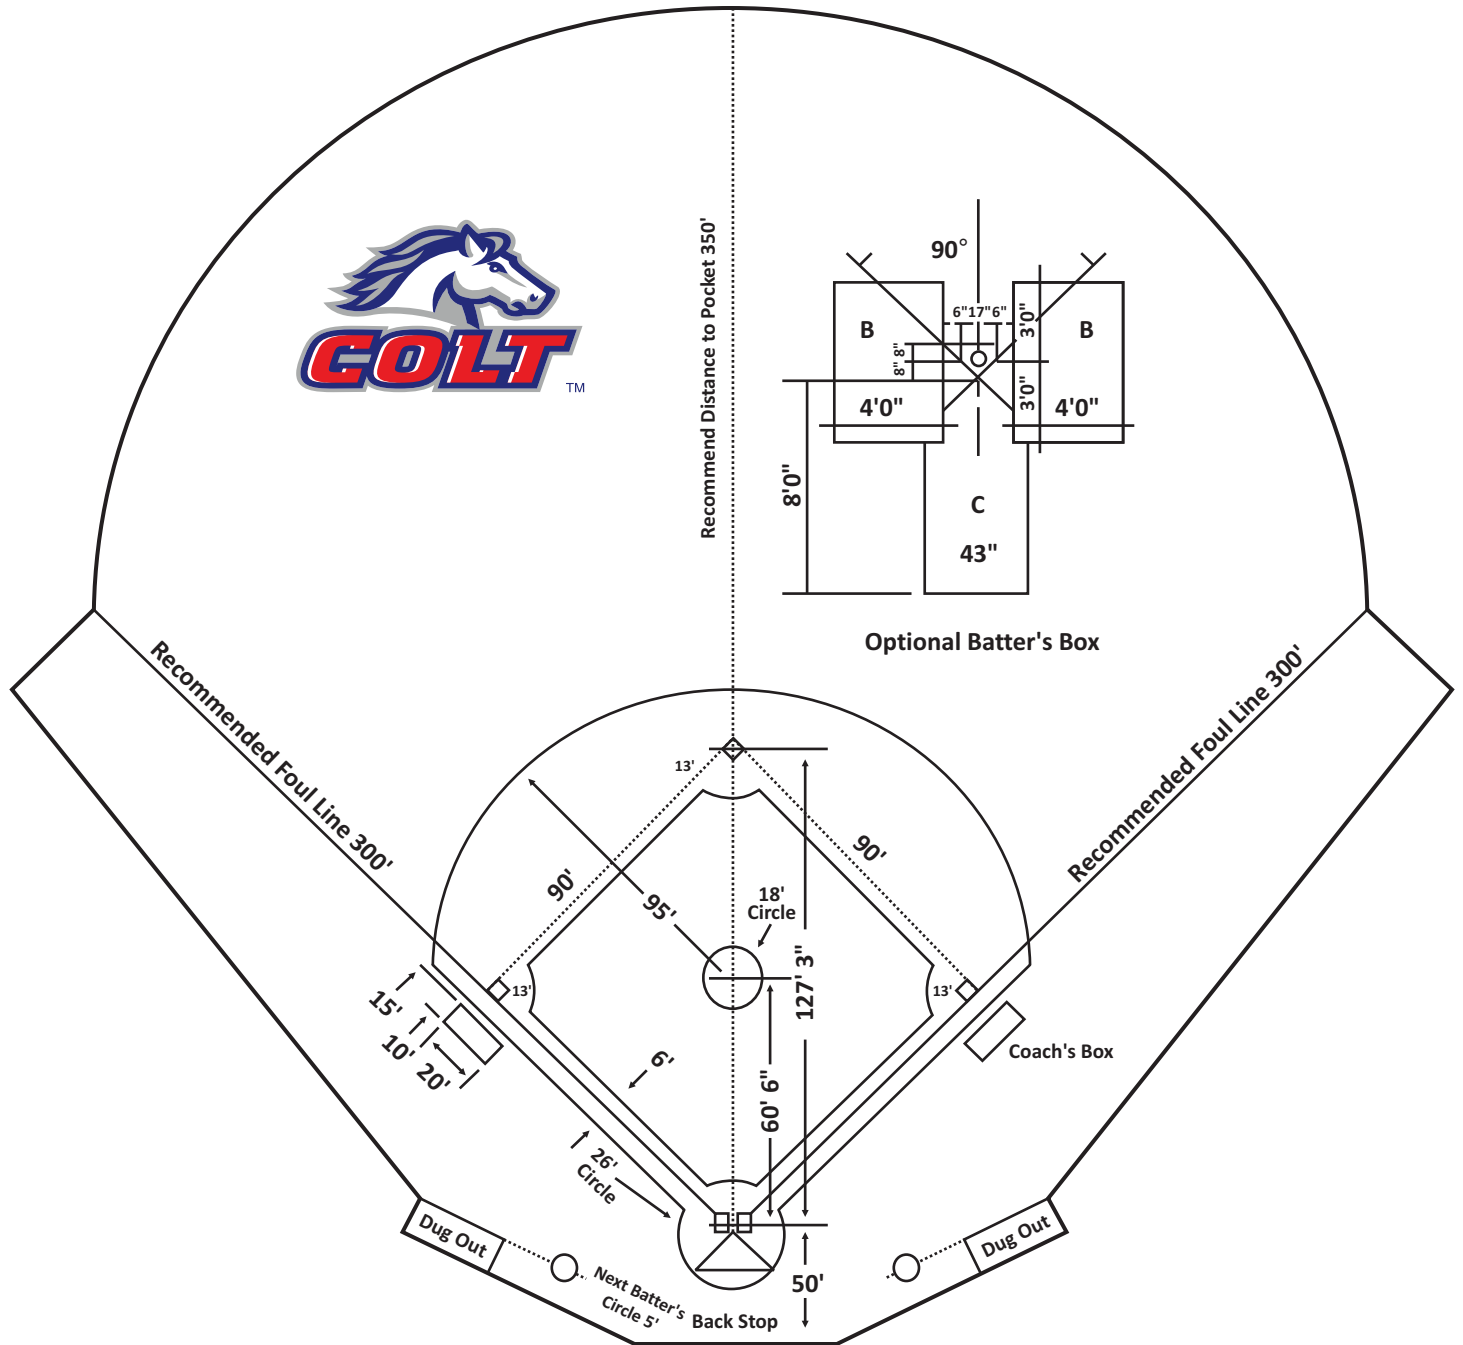

# Bronco Playing Field Dimensions and Distances

Recommend Distance to Pocket 315'

Optional Batter's Box

# Pony Playing Field Dimensions and Distances

# Colt Playing Field Dimensions and Distances

Recommend Distance to Pocket 350'

Optional Batter's Box

# Palomino Playing Field Dimensions and Distances