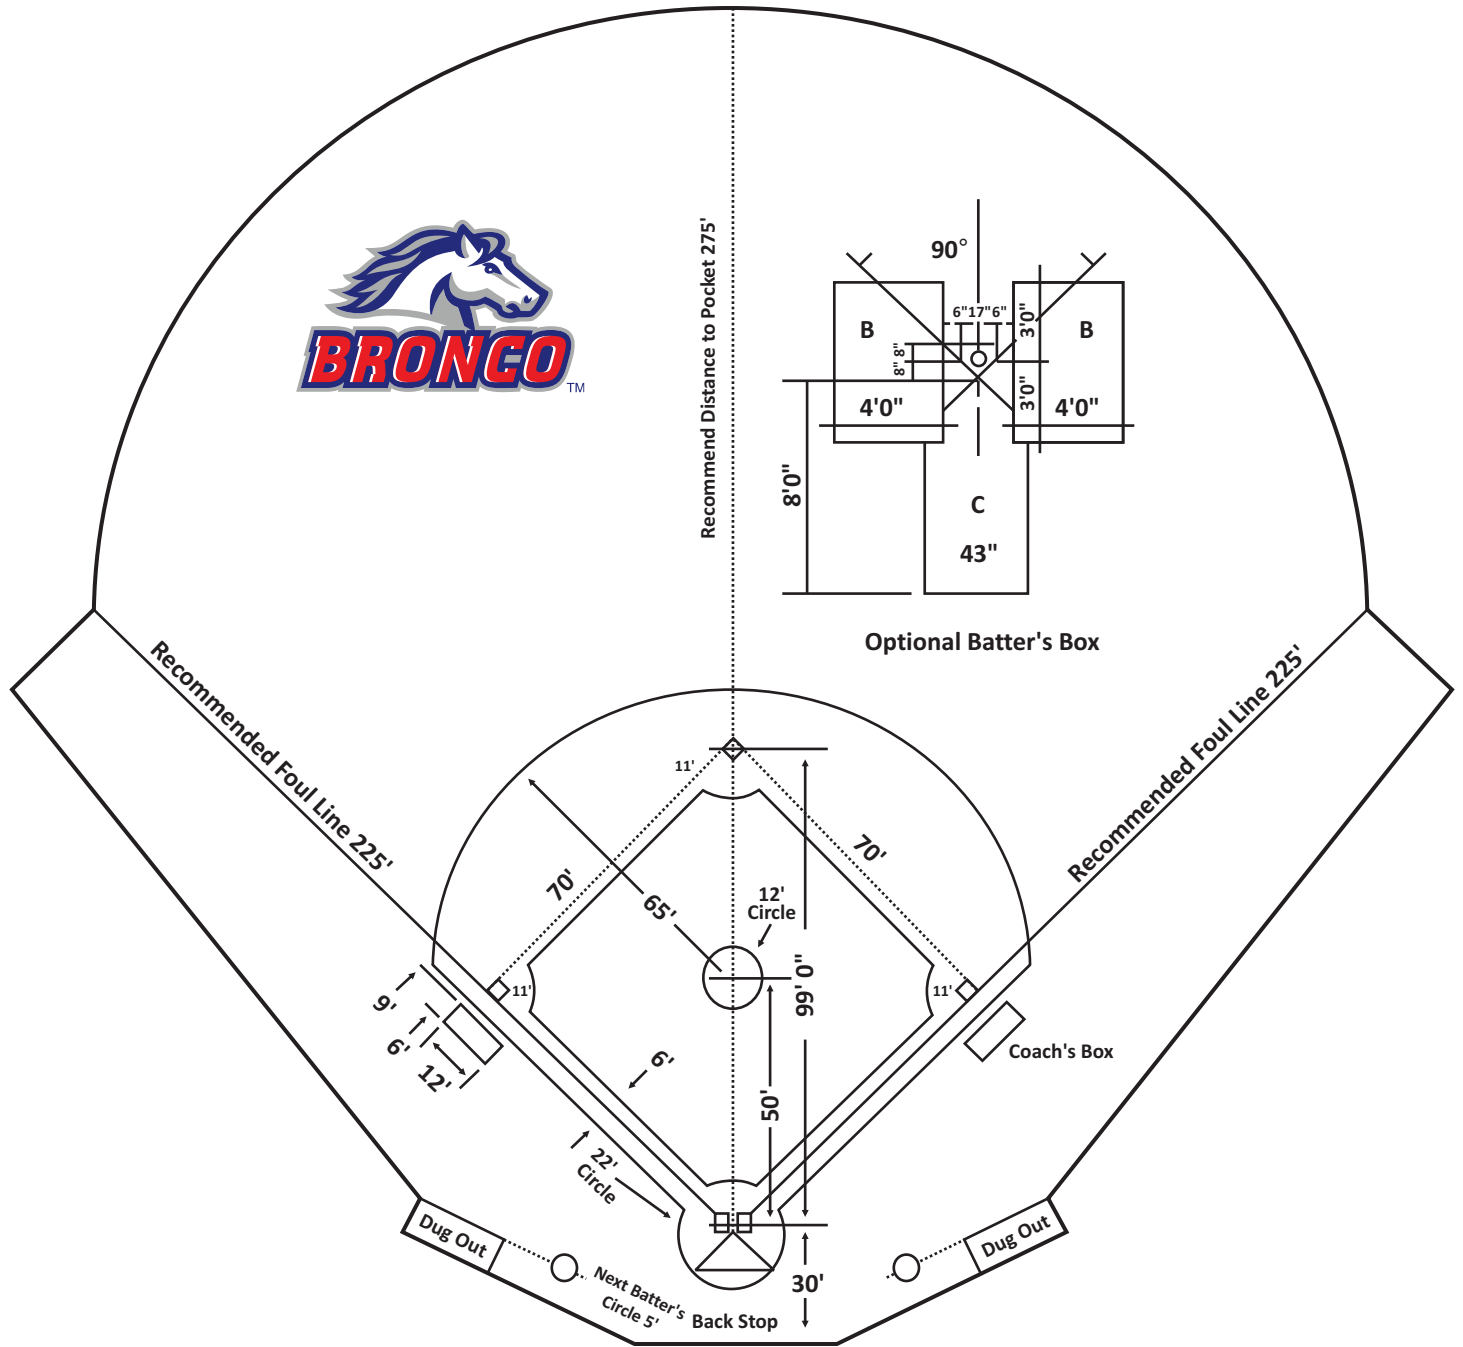

# Pinto Playing Field Dimensions and Distances

# Bronco Playing Field Dimensions and Distances

Recommend Distance to Pocket 315'

Optional Batter's Box

# Colt Playing Field Dimensions and Distances

Recommend Distance to Pocket 350'

Optional Batter's Box

# Palomino Playing Field Dimensions and Distances